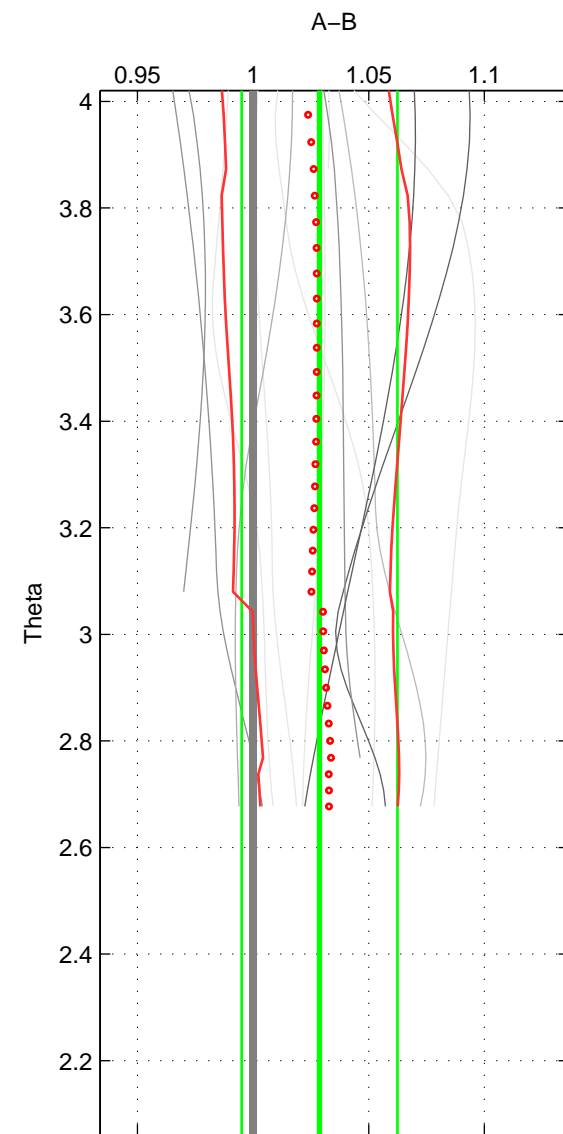

Cruise A (red). Date: Aug 1997 Cruisename: 314-74DI19970807

Cruise B (blue). Date: Aug 1998 Cruisename: 329-OMEX2

*** "Favourite" values are those of space 2.

	Offset	O.StDev	Ratio	R.Stdev	Rating
SIGMA:	NaN	NaN	NaN	NaN	NaN
THETA:	0.559	0.661	1.029	0.034	2
DEPTH:	NaN	NaN	NaN	NaN	NaN
FAV.:	0.559	0.661	1.029	0.034	2

Profiles of A: 16
 Profiles of B: 1
 Diff profs : 13
 WMoffset (A-B): 0.55861
 WMoffset stdev: 0.6609
 WMratio (A/B): 1.0287
 WMratio stdev: 0.033686

Quality (1-5): 2