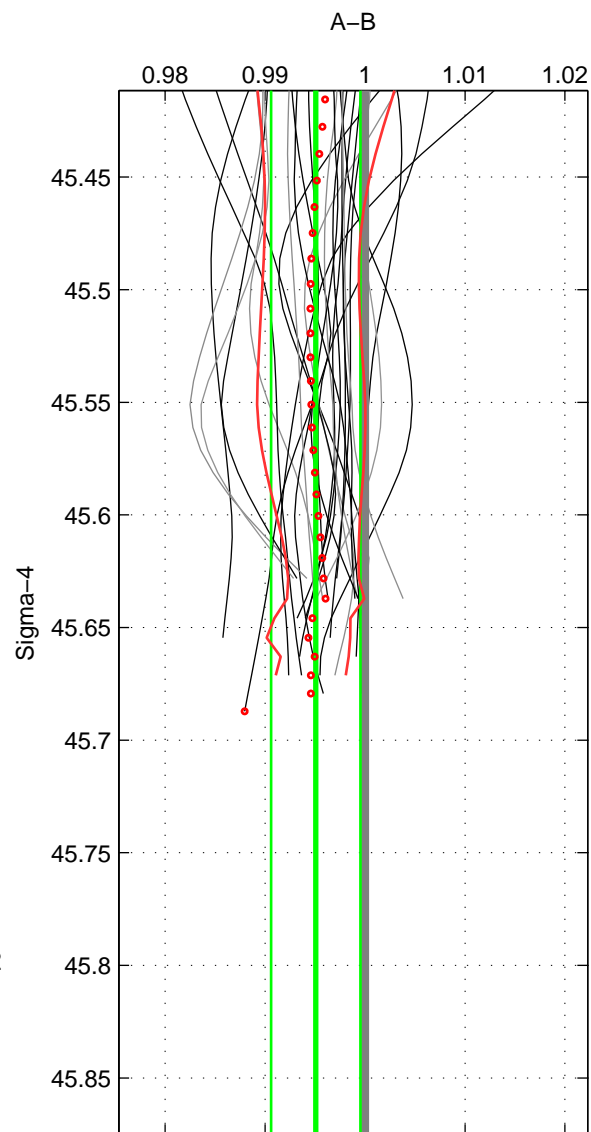

Cruise A (red). Date: Jul 2005 Cruisename: 708-49UP20050708

Cruise B (blue). Date: Feb 2008 Cruisename: 717-49UP20080122

*** "Favourite" values are means of spaces 1 2.

	Offset	O.StDev	Ratio	R.Stdev	Rating
SIGMA:	-0.193	0.175	0.995	0.004	5
THETA:	-0.203	0.181	0.995	0.005	5
DEPTH:	-0.184	0.010	0.995	0.000	3
FAV. :	-0.198	0.178	0.995	0.005	5

Profiles of A: 18
 Profiles of B: 20
 Diff profs : 26
 WMoffset (A-B): -0.19271
 WMoffset stdev: 0.17531
 WMratio (A/B): 0.99507
 WMratio stdev: 0.0044745

Quality (1-5): 5

Profiles of A: 18
 Profiles of B: 20
 Diff profs : 26
 WMoffset (A-B): -0.20345
 WMoffset stdev: 0.18124
 WMratio (A/B): 0.99482
 WMratio stdev: 0.0045947

Quality (1-5): 5

Profiles of A: 18
 Profiles of B: 20
 Diff profs : 26
 WMoffset (A-B): -0.18386
 WMoffset stdev: 0.0096077
 WMratio (A/B): 0.99531
 WMratio stdev: 0.00022467

Quality (1-5): 3

Please note that statistics are bad.