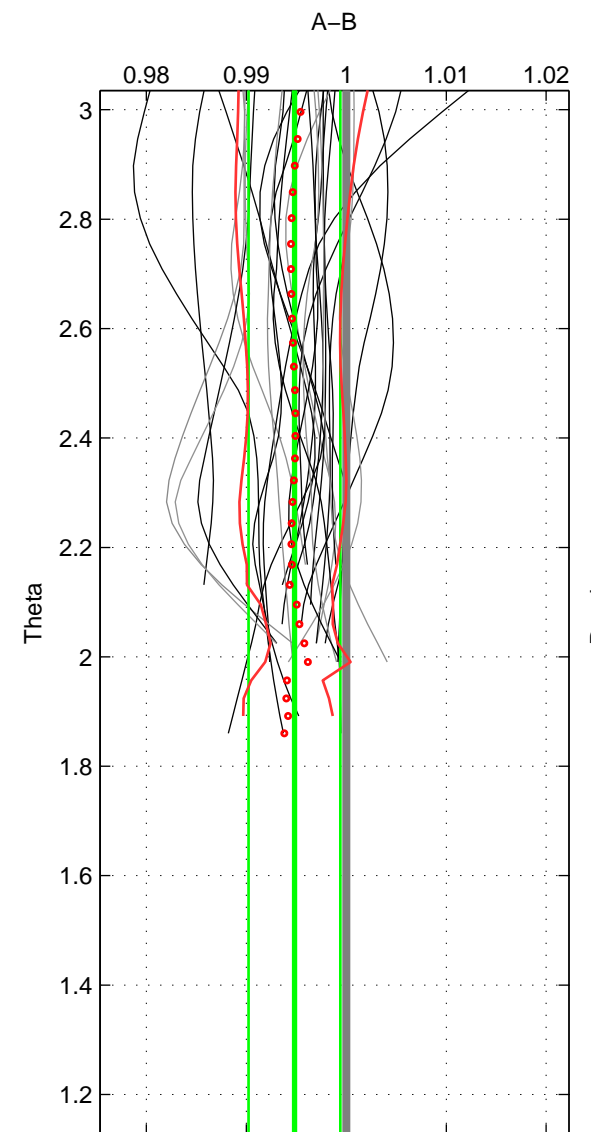

Cruise A (red). Date: Jul 2005 Cruisename: 708-49UP20050708

Cruise B (blue). Date: Feb 2008 Cruisename: 717-49UP20080122

*** "Favourite" values are means of spaces 1 2.

	Offset	O.StDev	Ratio	R.Stdev	Rating
SIGMA:	-0.193	0.175	0.995	0.004	5
THETA:	-0.203	0.181	0.995	0.005	5
DEPTH:	-0.184	0.010	0.995	0.000	3
FAV. :	-0.198	0.178	0.995	0.005	5

Profiles of A: 18
 Profiles of B: 20
 Diff profs : 26
 WMoffset (A-B): -0.19271
 WMoffset stdev: 0.17531
 WMratio (A/B): 0.99507
 WMratio stdev: 0.0044745

Quality (1-5): 5

Profiles of A: 18
 Profiles of B: 20
 Diff profs : 26
 WMoffset (A-B): -0.20345
 WMoffset stdev: 0.18124
 WMratio (A/B): 0.99482
 WMratio stdev: 0.0045947

Quality (1-5): 5

Profiles of A: 18
 Profiles of B: 20
 Diff profs : 26
 WMoffset (A-B): -0.18386
 WMoffset stdev: 0.0096077
 WMratio (A/B): 0.99531
 WMratio stdev: 0.00022467

Quality (1-5): 3

Please note that statistics are bad.