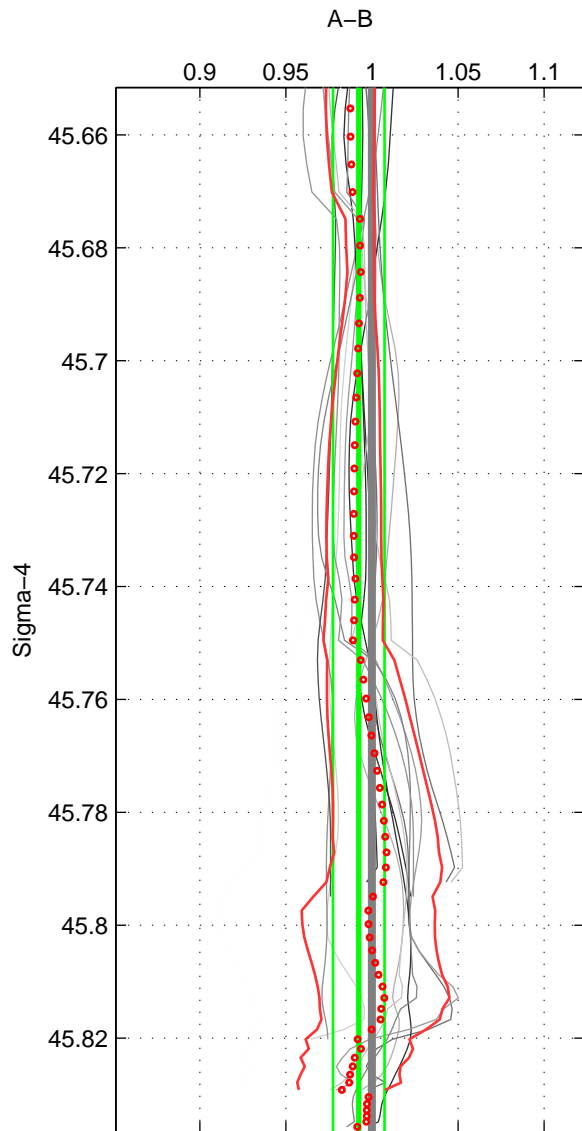

Cruise A (red). Date: Jul 1981 Cruisename: 220-316N19810401
 Cruise B (blue). Date: Jul 1990 Cruisename: 295-64TR19900701

*** "Favourite" values are means of spaces 1 2.

	Offset	O.StDev	Ratio	R.Stdev	Rating
SIGMA:	-0.131	0.251	0.992	0.015	4
THETA:	-0.137	0.280	0.992	0.017	4
DEPTH:	-0.117	0.363	0.993	0.022	3
FAV.:	-0.134	0.266	0.992	0.016	4

Profiles of A: 4
 Profiles of B: 6
 Diff profs : 15
 WMoffset (A-B): -0.13065
 WMoffset stdev: 0.25131
 WMratio (A/B): 0.99238
 WMratio stdev: 0.014958

Quality (1-5): 4

Profiles of A: 4
 Profiles of B: 6
 Diff profs : 15
 WMoffset (A-B): -0.13723
 WMoffset stdev: 0.27993
 WMratio (A/B): 0.99199
 WMratio stdev: 0.016619

Quality (1-5): 4

Profiles of A: 4
 Profiles of B: 6
 Diff profs : 15
 WMoffset (A-B): -0.11659
 WMoffset stdev: 0.36279
 WMratio (A/B): 0.99333
 WMratio stdev: 0.021627

Quality (1-5): 3