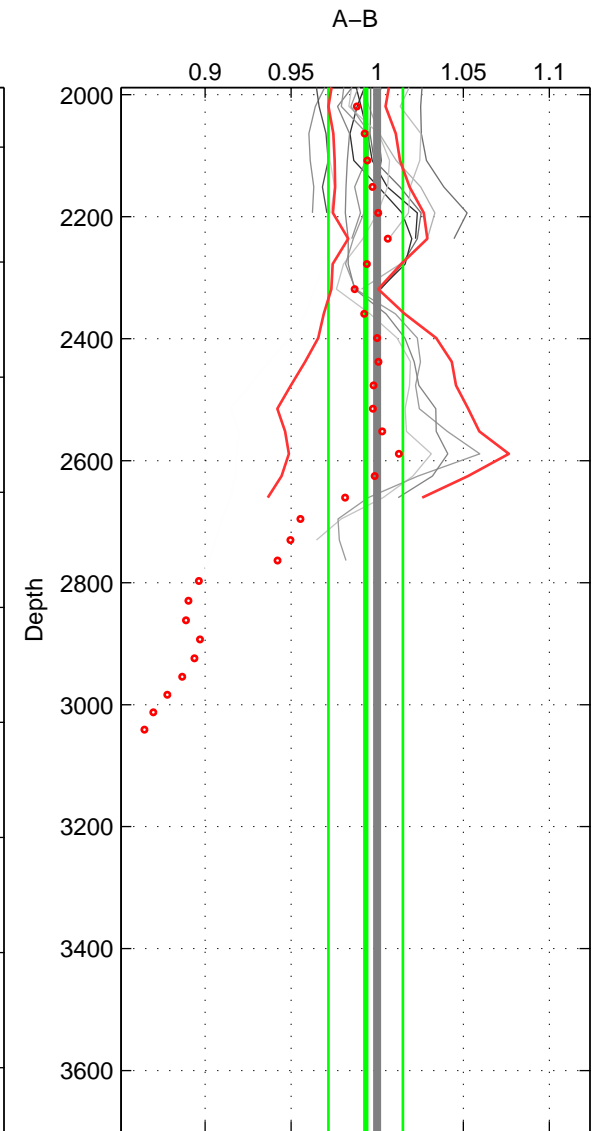

Cruise A (red). Date: Jul 1981 Cruisename: 220-316N19810401
 Cruise B (blue). Date: Jul 1990 Cruisename: 295-64TR19900701

*** "Favourite" values are means of spaces 1 2.

	Offset	O.StDev	Ratio	R.Stdev	Rating
SIGMA:	-0.131	0.251	0.992	0.015	4
THETA:	-0.137	0.280	0.992	0.017	4
DEPTH:	-0.117	0.363	0.993	0.022	3
FAV.:	-0.134	0.266	0.992	0.016	4

Profiles of A: 4
 Profiles of B: 6
 Diff profs : 15
 WMoffset (A-B): -0.13065
 WMoffset stdev: 0.25131
 WMratio (A/B): 0.99238
 WMratio stdev: 0.014958

Quality (1-5): 4

Profiles of A: 4
 Profiles of B: 6
 Diff profs : 15
 WMoffset (A-B): -0.13723
 WMoffset stdev: 0.27993
 WMratio (A/B): 0.99199
 WMratio stdev: 0.016619

Quality (1-5): 4

Profiles of A: 4
 Profiles of B: 6
 Diff profs : 15
 WMoffset (A-B): -0.11659
 WMoffset stdev: 0.36279
 WMratio (A/B): 0.99333
 WMratio stdev: 0.021627

Quality (1-5): 3