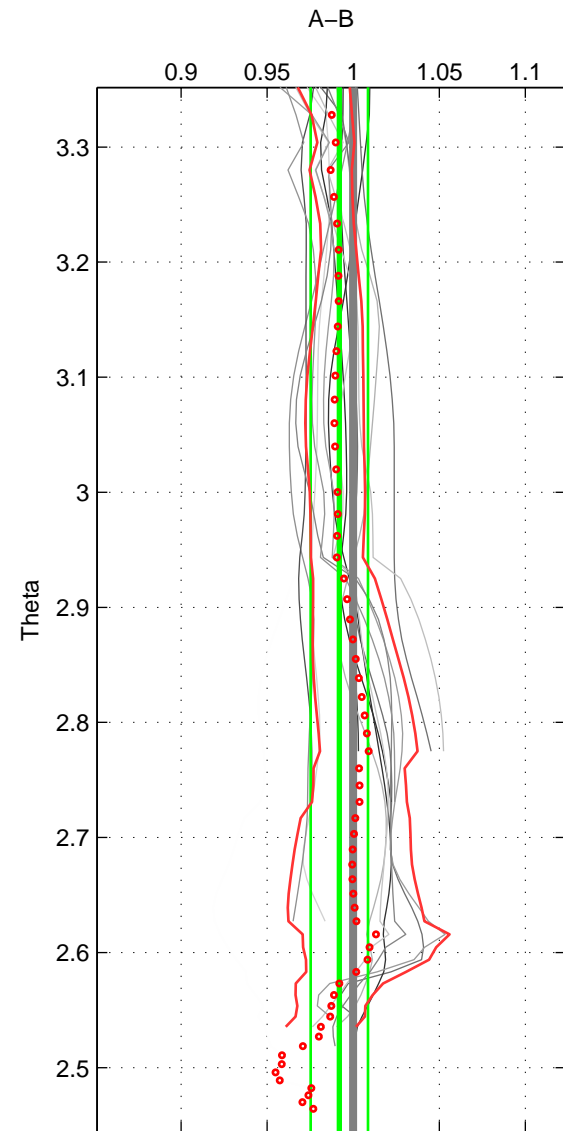

Cruise A (red). Date: Jul 1981 Cruisename: 220-316N19810401
 Cruise B (blue). Date: Jul 1990 Cruisename: 295-64TR19900701

*** "Favourite" values are means of spaces 1 2.

	Offset	O.StDev	Ratio	R.Stdev	Rating
SIGMA:	-0.131	0.251	0.992	0.015	4
THETA:	-0.137	0.280	0.992	0.017	4
DEPTH:	-0.117	0.363	0.993	0.022	3
FAV.:	-0.134	0.266	0.992	0.016	4

Profiles of A: 4
 Profiles of B: 6
 Diff profs : 15
 WMoffset (A-B): -0.13065
 WMoffset stdev: 0.25131
 WMratio (A/B): 0.99238
 WMratio stdev: 0.014958

Quality (1-5): 4

Profiles of A: 4
 Profiles of B: 6
 Diff profs : 15
 WMoffset (A-B): -0.13723
 WMoffset stdev: 0.27993
 WMratio (A/B): 0.99199
 WMratio stdev: 0.016619

Quality (1-5): 4

Profiles of A: 4
 Profiles of B: 6
 Diff profs : 15
 WMoffset (A-B): -0.11659
 WMoffset stdev: 0.36279
 WMratio (A/B): 0.99333
 WMratio stdev: 0.021627

Quality (1-5): 3