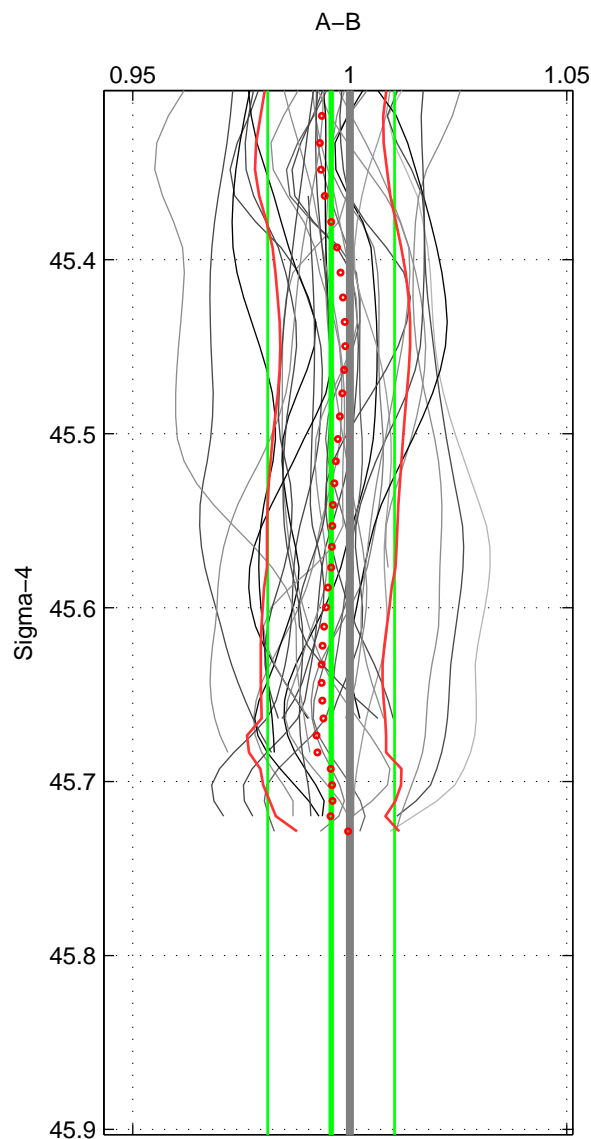

Cruise A (red). Date: Sep 1992 Cruisename: 494-322019920816
 Cruise B (blue). Date: Jun 1997 Cruisename: 681-49UP19970530

*** "Favourite" values are means of spaces 1 2.

	Offset	O.StDev	Ratio	R.Stdev	Rating
SIGMA:	-0.182	0.614	0.996	0.015	5
THETA:	-0.145	0.640	0.997	0.015	5
DEPTH:	-0.136	0.073	0.997	0.002	3
FAV.:	-0.164	0.627	0.996	0.015	5

Profiles of A: 38
 Profiles of B: 7
 Diff profs : 30
 WMoffset (A-B): -0.18174
 WMoffset stdev: 0.61414
 WMratio (A/B): 0.9957
 WMratio stdev: 0.014614

Quality (1-5): 5

Profiles of A: 38
 Profiles of B: 7
 Diff profs : 30
 WMoffset (A-B): -0.14547
 WMoffset stdev: 0.63976
 WMratio (A/B): 0.99656
 WMratio stdev: 0.015266

Quality (1-5): 5

Profiles of A: 38
 Profiles of B: 7
 Diff profs : 30
 WMoffset (A-B): -0.1363
 WMoffset stdev: 0.072864
 WMratio (A/B): 0.99684
 WMratio stdev: 0.0017624

Quality (1-5): 3

Please note that statistics are bad.