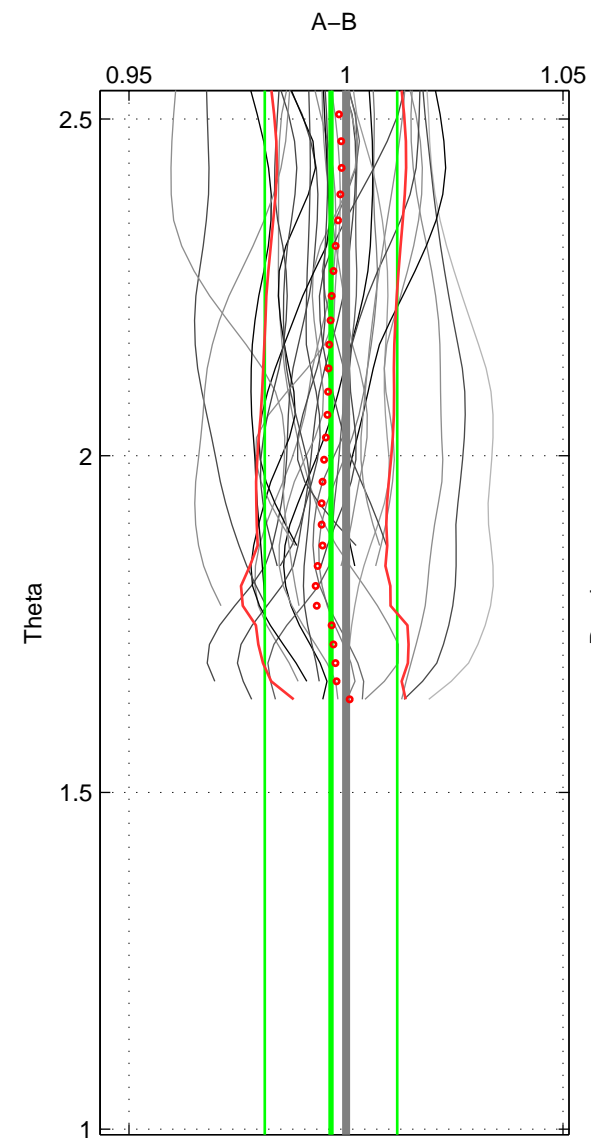

Cruise A (red). Date: Sep 1992 Cruisename: 494-322019920816
 Cruise B (blue). Date: Jun 1997 Cruisename: 681-49UP19970530

*** "Favourite" values are means of spaces 1 2.

	Offset	O.StDev	Ratio	R.Stdev	Rating
SIGMA:	-0.182	0.614	0.996	0.015	5
THETA:	-0.145	0.640	0.997	0.015	5
DEPTH:	-0.136	0.073	0.997	0.002	3
FAV.:	-0.164	0.627	0.996	0.015	5

Profiles of A: 38
 Profiles of B: 7
 Diff profs : 30
 WMoffset (A-B): -0.18174
 WMoffset stdev: 0.61414
 WMratio (A/B): 0.9957
 WMratio stdev: 0.014614

Quality (1-5): 5

Profiles of A: 38
 Profiles of B: 7
 Diff profs : 30
 WMoffset (A-B): -0.14547
 WMoffset stdev: 0.63976
 WMratio (A/B): 0.99656
 WMratio stdev: 0.015266

Quality (1-5): 5

Profiles of A: 38
 Profiles of B: 7
 Diff profs : 30
 WMoffset (A-B): -0.1363
 WMoffset stdev: 0.072864
 WMratio (A/B): 0.99684
 WMratio stdev: 0.0017624

Quality (1-5): 3

Please note that statistics are bad.