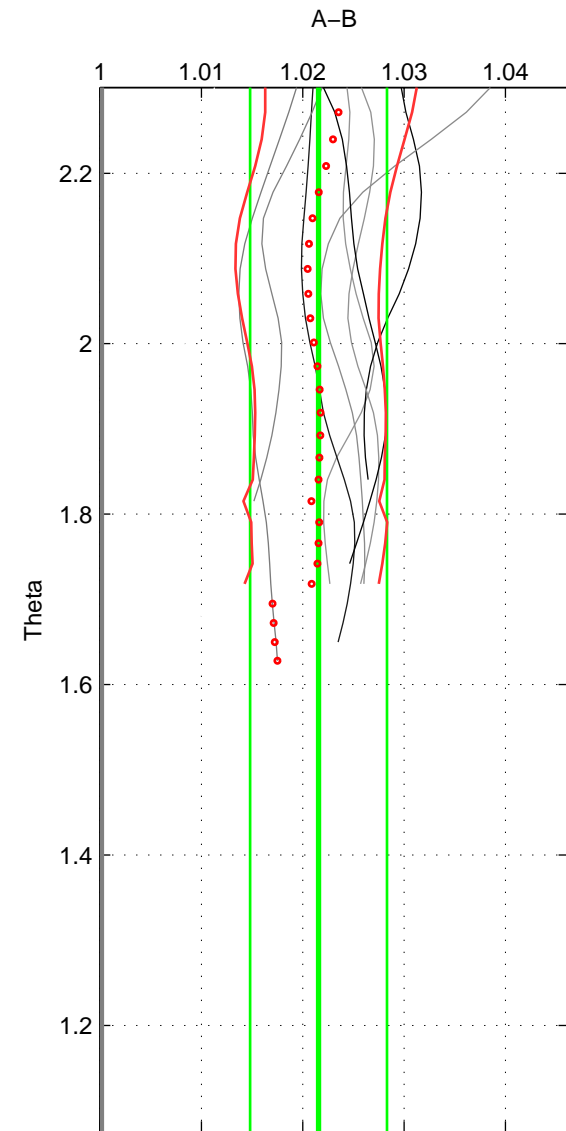

Cruise A (red). Date: Jan 2000 Cruisename: 588-49NZ20000105
 Cruise B (blue). Date: Jun 1997 Cruisename: 681-49UP19970530

*** "Favourite" values are means of spaces 1 2.

	Offset	O.StDev	Ratio	R.Stdev	Rating
SIGMA:	0.892	0.274	1.022	0.007	4
THETA:	0.889	0.273	1.022	0.007	4
DEPTH:	0.780	0.064	1.019	0.001	3
FAV.:	0.891	0.274	1.022	0.007	4

Profiles of A: 7
 Profiles of B: 6
 Diff profs : 9
 WMoffset (A-B): 0.8919
 WMoffset stdev: 0.27447
 WMratio (A/B): 1.0217
 WMratio stdev: 0.0068091

Quality (1-5): 4

Profiles of A: 7
 Profiles of B: 6
 Diff profs : 9
 WMoffset (A-B): 0.88947
 WMoffset stdev: 0.27305
 WMratio (A/B): 1.0216
 WMratio stdev: 0.0067593

Quality (1-5): 4

Profiles of A: 7
 Profiles of B: 6
 Diff profs : 9
 WMoffset (A-B): 0.77966
 WMoffset stdev: 0.063587
 WMratio (A/B): 1.019
 WMratio stdev: 0.0012684

Quality (1-5): 3

Please note that statistics are bad.