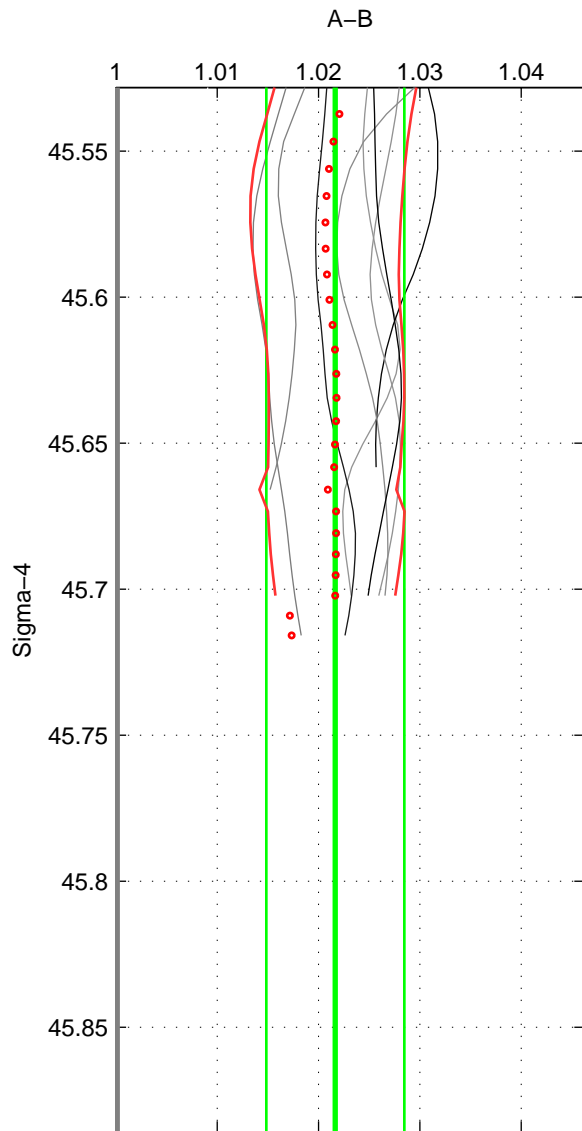

Cruise A (red). Date: Jan 2000 Cruisename: 588-49NZ20000105
 Cruise B (blue). Date: Jun 1997 Cruisename: 681-49UP19970530

*** "Favourite" values are means of spaces 1 2.

	Offset	O.StDev	Ratio	R.Stdev	Rating
SIGMA:	0.892	0.274	1.022	0.007	4
THETA:	0.889	0.273	1.022	0.007	4
DEPTH:	0.780	0.064	1.019	0.001	3
FAV.:	0.891	0.274	1.022	0.007	4

Profiles of A: 7
 Profiles of B: 6
 Diff profs : 9
 WMoffset (A-B): 0.8919
 WMoffset stdev: 0.27447
 WMratio (A/B): 1.0217
 WMratio stdev: 0.0068091

Quality (1-5): 4

Profiles of A: 7
 Profiles of B: 6
 Diff profs : 9
 WMoffset (A-B): 0.88947
 WMoffset stdev: 0.27305
 WMratio (A/B): 1.0216
 WMratio stdev: 0.0067593

Quality (1-5): 4

Profiles of A: 7
 Profiles of B: 6
 Diff profs : 9
 WMoffset (A-B): 0.77966
 WMoffset stdev: 0.063587
 WMratio (A/B): 1.019
 WMratio stdev: 0.0012684

Quality (1-5): 3

Please note that statistics are bad.