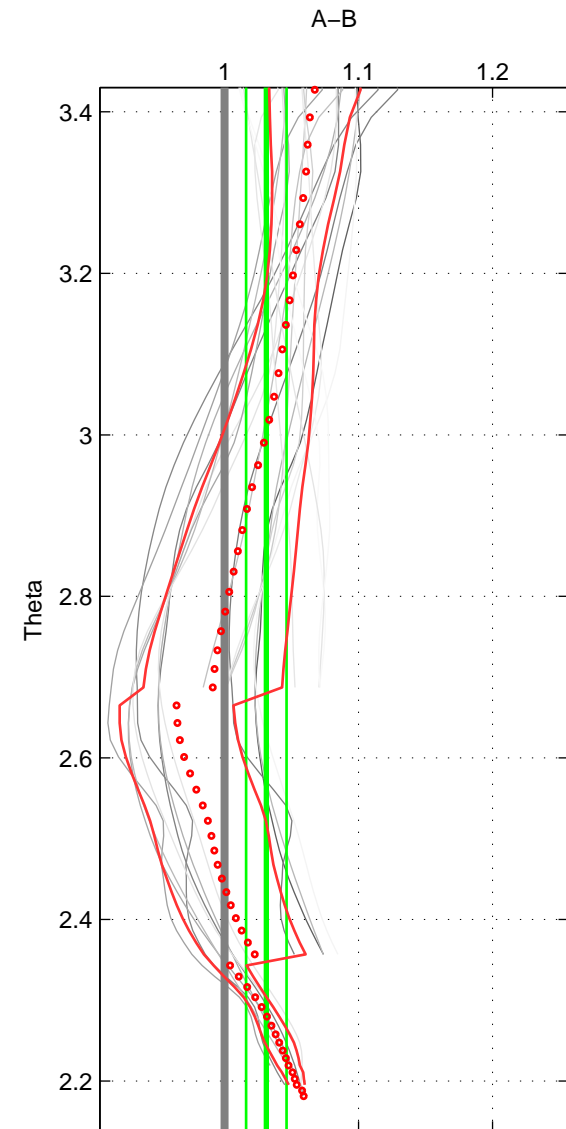

Cruise A (red). Date: Jan 2011 Cruisename: 280-45CE20110103

Cruise B (blue). Date: Jul 1990 Cruisename: 295-64TR19900701

*** "Favourite" values are means of spaces 1 2.

	Offset	O.StDev	Ratio	R.Stdev	Rating
SIGMA:	0.977	0.417	1.051	0.022	4
THETA:	0.639	0.304	1.031	0.015	4
DEPTH:	1.107	0.539	1.064	0.032	3
FAV.:	0.808	0.361	1.041	0.019	4

Profiles of A: 5
 Profiles of B: 4
 Diff profs : 20
 WMoffset (A-B): 0.97707
 WMoffset stdev: 0.41749
 WMratio (A/B): 1.0512
 WMratio stdev: 0.021997

Quality (1-5): 4

Profiles of A: 5
 Profiles of B: 4
 Diff profs : 20
 WMoffset (A-B): 0.63883
 WMoffset stdev: 0.30399
 WMratio (A/B): 1.0312
 WMratio stdev: 0.015017

Quality (1-5): 4

Profiles of A: 5
 Profiles of B: 4
 Diff profs : 20
 WMoffset (A-B): 1.1073
 WMoffset stdev: 0.53916
 WMratio (A/B): 1.0639
 WMratio stdev: 0.031835

Quality (1-5): 3