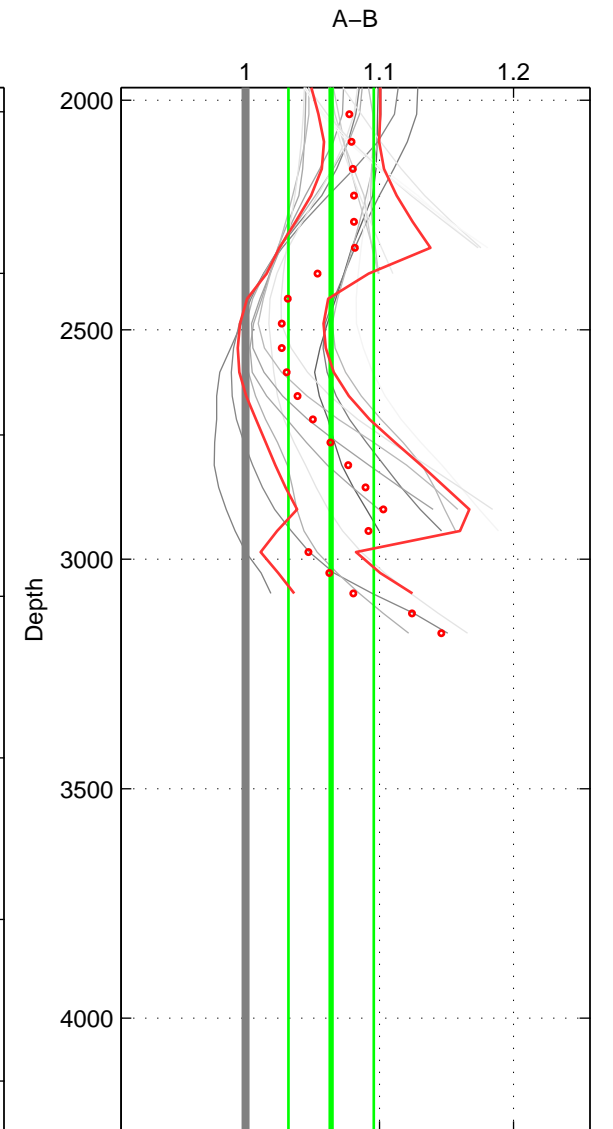

Cruise A (red). Date: Jan 2011 Cruisename: 280-45CE20110103

Cruise B (blue). Date: Jul 1990 Cruisename: 295-64TR19900701

*** "Favourite" values are means of spaces 1 2.

	Offset	O.StDev	Ratio	R.Stdev	Rating
SIGMA:	0.977	0.417	1.051	0.022	4
THETA:	0.639	0.304	1.031	0.015	4
DEPTH:	1.107	0.539	1.064	0.032	3
FAV.:	0.808	0.361	1.041	0.019	4

Profiles of A: 5
 Profiles of B: 4
 Diff profs : 20
 WMoffset (A-B): 0.97707
 WMoffset stdev: 0.41749
 WMratio (A/B): 1.0512
 WMratio stdev: 0.021997

Quality (1-5): 4

Profiles of A: 5
 Profiles of B: 4
 Diff profs : 20
 WMoffset (A-B): 0.63883
 WMoffset stdev: 0.30399
 WMratio (A/B): 1.0312
 WMratio stdev: 0.015017

Quality (1-5): 4

Profiles of A: 5
 Profiles of B: 4
 Diff profs : 20
 WMoffset (A-B): 1.1073
 WMoffset stdev: 0.53916
 WMratio (A/B): 1.0639
 WMratio stdev: 0.031835

Quality (1-5): 3