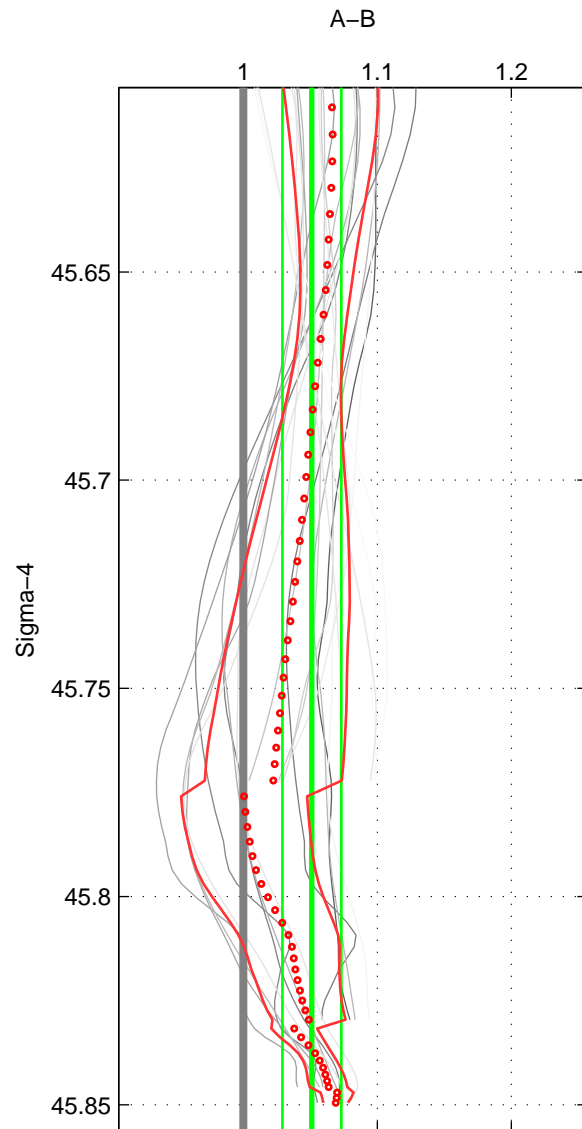

Cruise A (red). Date: Jan 2011 Cruisename: 280-45CE20110103

Cruise B (blue). Date: Jul 1990 Cruisename: 295-64TR19900701

*** "Favourite" values are means of spaces 1 2.

	Offset	O.StDev	Ratio	R.Stdev	Rating
SIGMA:	0.977	0.417	1.051	0.022	4
THETA:	0.639	0.304	1.031	0.015	4
DEPTH:	1.107	0.539	1.064	0.032	3
FAV.:	0.808	0.361	1.041	0.019	4

Profiles of A: 5
 Profiles of B: 4
 Diff profs : 20
 WMoffset (A-B): 0.97707
 WMoffset stdev: 0.41749
 WMratio (A/B): 1.0512
 WMratio stdev: 0.021997

Quality (1-5): 4

Profiles of A: 5
 Profiles of B: 4
 Diff profs : 20
 WMoffset (A-B): 0.63883
 WMoffset stdev: 0.30399
 WMratio (A/B): 1.0312
 WMratio stdev: 0.015017

Quality (1-5): 4

Profiles of A: 5
 Profiles of B: 4
 Diff profs : 20
 WMoffset (A-B): 1.1073
 WMoffset stdev: 0.53916
 WMratio (A/B): 1.0639
 WMratio stdev: 0.031835

Quality (1-5): 3