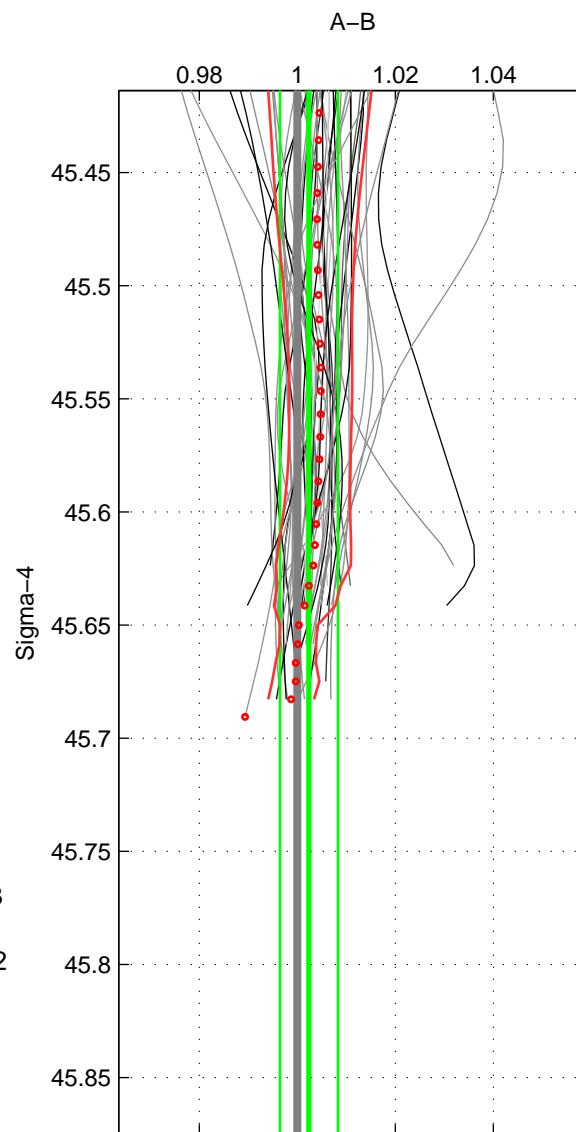

Cruise A (red). Date: Nov 2007 Cruisename: 675-49UF20071023

Cruise B (blue). Date: Feb 2008 Cruisename: 717-49UP20080122

*** "Favourite" values are means of spaces 1 2.

	Offset	O.StDev	Ratio	R.Stdev	Rating
SIGMA:	0.092	0.231	1.002	0.006	5
THETA:	0.117	0.283	1.003	0.007	5
DEPTH:	0.126	0.031	1.003	0.001	3
FAV.:	0.104	0.257	1.003	0.007	5

Profiles of A: 30
 Profiles of B: 17
 Diff profs : 49
 WMoffset (A-B): 0.091607
 WMoffset stdev: 0.23114
 WMratio (A/B): 1.0024
 WMratio stdev: 0.0059347

Quality (1-5): 5

Profiles of A: 30
 Profiles of B: 17
 Diff profs : 49
 WMoffset (A-B): 0.1169
 WMoffset stdev: 0.28331
 WMratio (A/B): 1.003
 WMratio stdev: 0.0072394

Quality (1-5): 5

Profiles of A: 30
 Profiles of B: 17
 Diff profs : 49
 WMoffset (A-B): 0.12637
 WMoffset stdev: 0.031466
 WMratio (A/B): 1.0032
 WMratio stdev: 0.00077463

Quality (1-5): 3

Please note that statistics are bad.