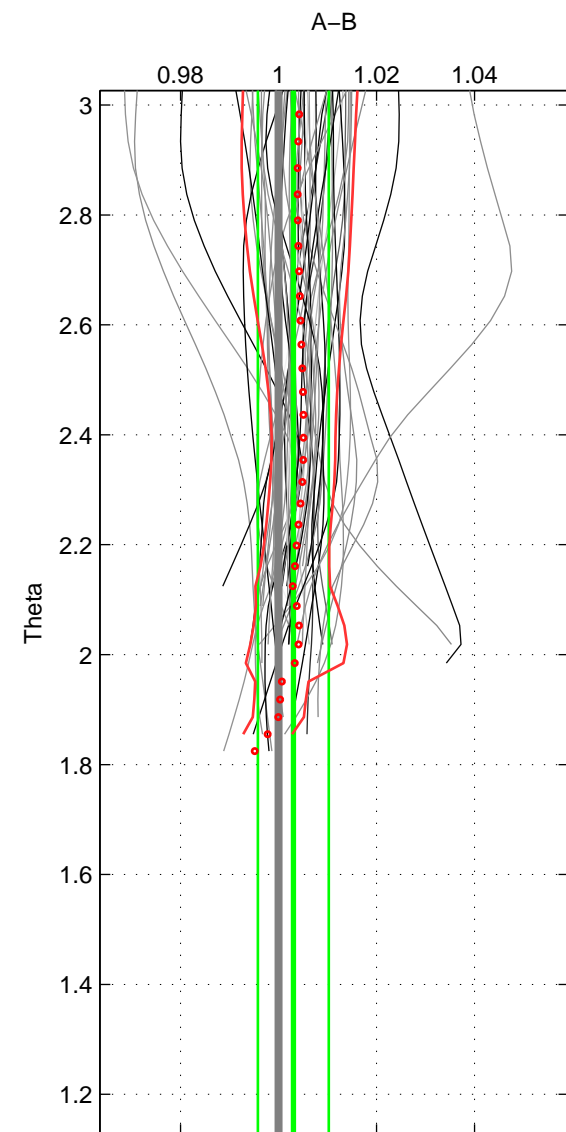

Cruise A (red). Date: Nov 2007 Cruisename: 675-49UF20071023

Cruise B (blue). Date: Feb 2008 Cruisename: 717-49UP20080122

*** "Favourite" values are means of spaces 1 2.

	Offset	O.StDev	Ratio	R.Stdev	Rating
SIGMA:	0.092	0.231	1.002	0.006	5
THETA:	0.117	0.283	1.003	0.007	5
DEPTH:	0.126	0.031	1.003	0.001	3
FAV.:	0.104	0.257	1.003	0.007	5

Profiles of A: 30
 Profiles of B: 17
 Diff profs : 49
 WMoffset (A-B): 0.091607
 WMoffset stdev: 0.23114
 WMratio (A/B): 1.0024
 WMratio stdev: 0.0059347

Quality (1-5): 5

Profiles of A: 30
 Profiles of B: 17
 Diff profs : 49
 WMoffset (A-B): 0.1169
 WMoffset stdev: 0.28331
 WMratio (A/B): 1.003
 WMratio stdev: 0.0072394

Quality (1-5): 5

Profiles of A: 30
 Profiles of B: 17
 Diff profs : 49
 WMoffset (A-B): 0.12637
 WMoffset stdev: 0.031466
 WMratio (A/B): 1.0032
 WMratio stdev: 0.00077463

Quality (1-5): 3

Please note that statistics are bad.