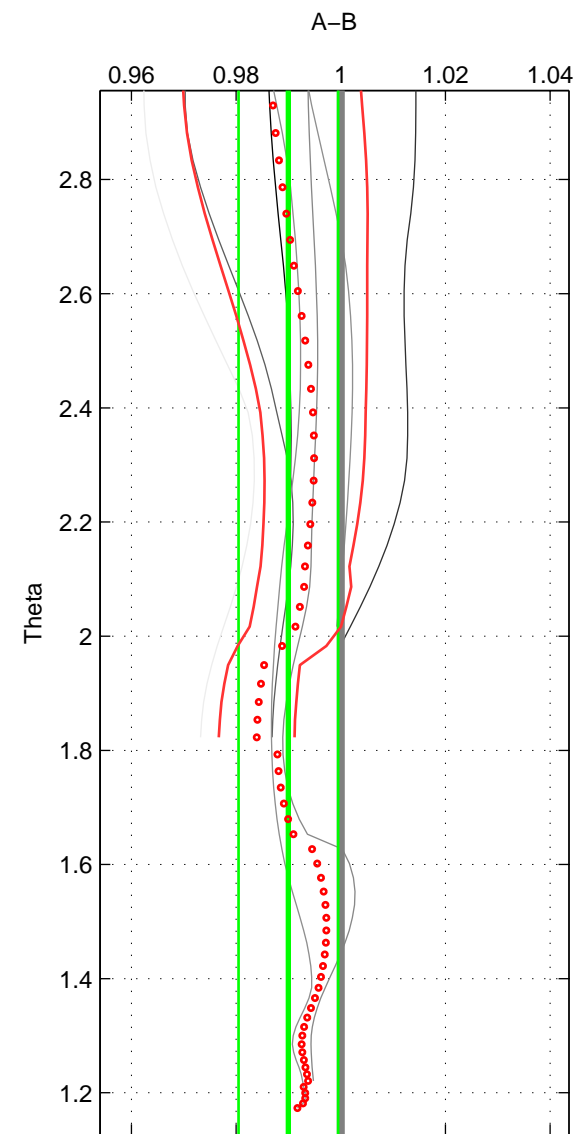

Cruise A (red). Date: Jan 1997 Cruisename: 680-49UP19970121
 Cruise B (blue). Date: Feb 2008 Cruisename: 717-49UP20080122

*** "Favourite" values are those of space 1.

	Offset	O.StDev	Ratio	R.Stdev	Rating
SIGMA:	-0.350	0.474	0.991	0.012	5
THETA:	-0.392	0.374	0.990	0.010	4
DEPTH:	-0.336	0.083	0.991	0.002	3
FAV. :	-0.350	0.474	0.991	0.012	5

Profiles of A: 6
 Profiles of B: 16
 Diff profs : 7
 WMoffset (A-B): -0.34957
 WMoffset stdev: 0.47383
 WMratio (A/B): 0.99111
 WMratio stdev: 0.011974

Quality (1-5): 5

Profiles of A: 6
 Profiles of B: 16
 Diff profs : 7
 WMoffset (A-B): -0.39173
 WMoffset stdev: 0.37375
 WMratio (A/B): 0.98999
 WMratio stdev: 0.0095046

Quality (1-5): 4

Profiles of A: 6
 Profiles of B: 16
 Diff profs : 7
 WMoffset (A-B): -0.33581
 WMoffset stdev: 0.083098
 WMratio (A/B): 0.99141
 WMratio stdev: 0.0022053

Quality (1-5): 3

Please note that statistics are bad.