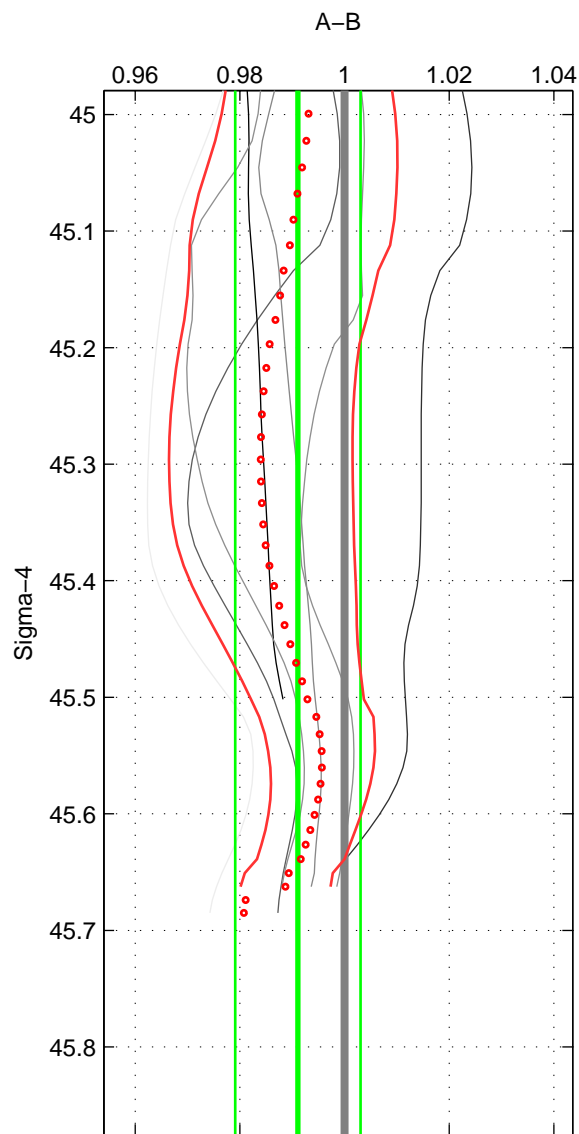

Cruise A (red). Date: Jan 1997 Cruisename: 680-49UP19970121
 Cruise B (blue). Date: Feb 2008 Cruisename: 717-49UP20080122

*** "Favourite" values are those of space 1.

	Offset	O.StDev	Ratio	R.Stdev	Rating
SIGMA:	-0.350	0.474	0.991	0.012	5
THETA:	-0.392	0.374	0.990	0.010	4
DEPTH:	-0.336	0.083	0.991	0.002	3
FAV. :	-0.350	0.474	0.991	0.012	5

Profiles of A: 6
 Profiles of B: 16
 Diff profs : 7
 WMoffset (A-B): -0.34957
 WMoffset stdev: 0.47383
 WMratio (A/B): 0.99111
 WMratio stdev: 0.011974

Quality (1-5): 5

Profiles of A: 6
 Profiles of B: 16
 Diff profs : 7
 WMoffset (A-B): -0.39173
 WMoffset stdev: 0.37375
 WMratio (A/B): 0.98999
 WMratio stdev: 0.0095046

Quality (1-5): 4

Profiles of A: 6
 Profiles of B: 16
 Diff profs : 7
 WMoffset (A-B): -0.33581
 WMoffset stdev: 0.083098
 WMratio (A/B): 0.99141
 WMratio stdev: 0.0022053

Quality (1-5): 3

Please note that statistics are bad.