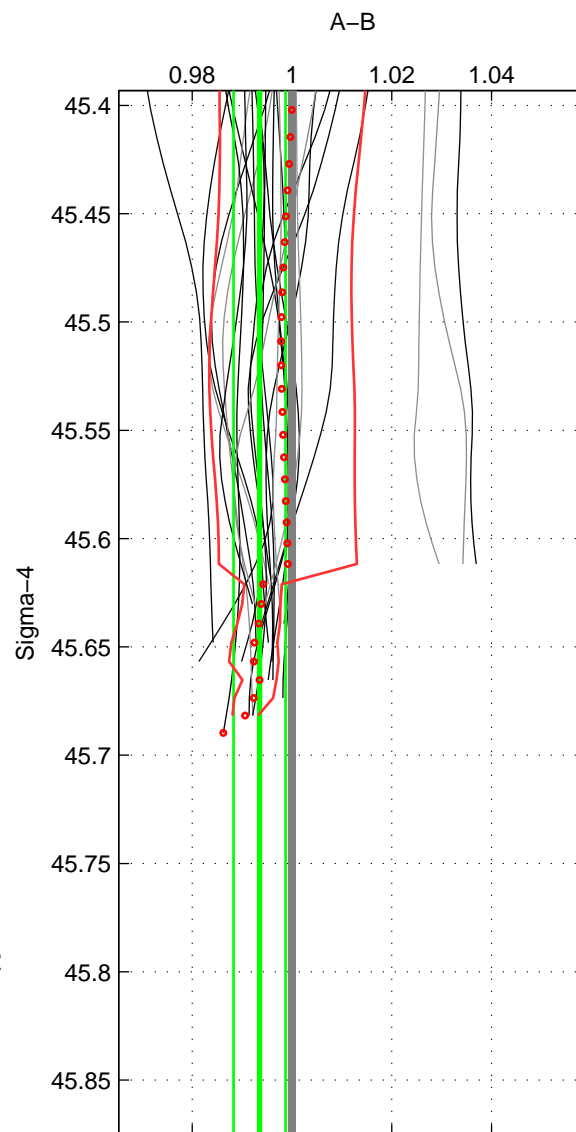

Cruise A (red). Date: Jul 2003 Cruisename: 701-49UP20030714

Cruise B (blue). Date: Feb 2008 Cruisename: 717-49UP20080122

*** "Favourite" values are means of spaces 1 2.

	Offset	O.StDev	Ratio	R.Stdev	Rating
SIGMA:	-0.250	0.204	0.994	0.005	5
THETA:	-0.187	0.304	0.995	0.008	5
DEPTH:	-0.042	0.021	0.999	0.001	3
FAV.:	-0.219	0.254	0.994	0.006	5

Profiles of A: 17
 Profiles of B: 20
 Diff profs : 24
 WMoffset (A-B): -0.25016
 WMoffset stdev: 0.20393
 WMratio (A/B): 0.99352
 WMratio stdev: 0.0052173

Quality (1-5): 5

Profiles of A: 17
 Profiles of B: 20
 Diff profs : 24
 WMoffset (A-B): -0.18709
 WMoffset stdev: 0.30354
 WMratio (A/B): 0.99518
 WMratio stdev: 0.0076781

Quality (1-5): 5

Profiles of A: 17
 Profiles of B: 20
 Diff profs : 24
 WMoffset (A-B): -0.04209
 WMoffset stdev: 0.021246
 WMratio (A/B): 0.9989
 WMratio stdev: 0.00055808

Quality (1-5): 3

Please note that statistics are bad.