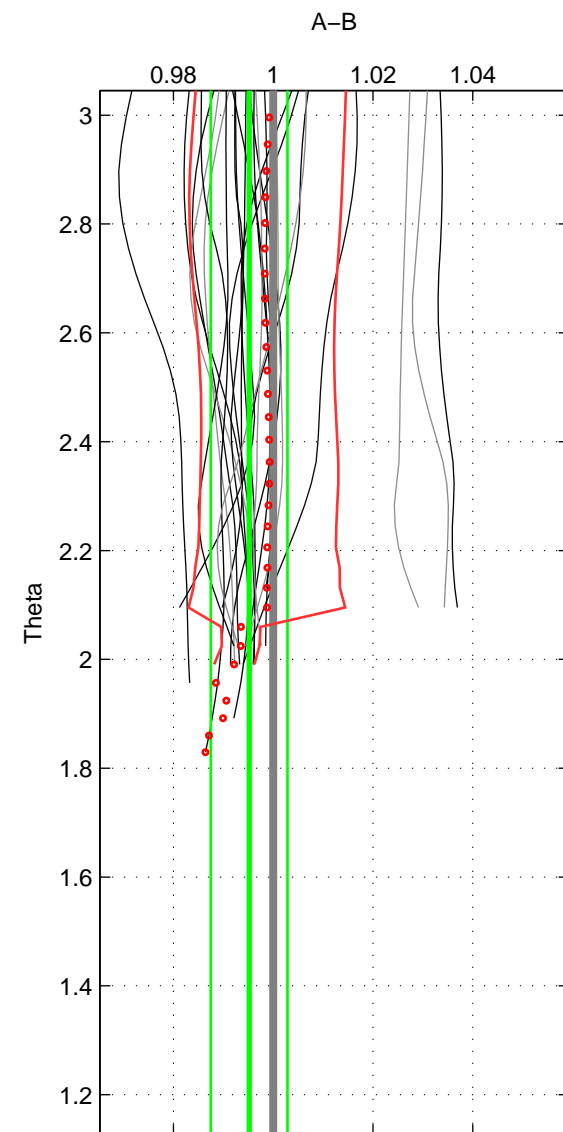

Cruise A (red). Date: Jul 2003 Cruisename: 701-49UP20030714

Cruise B (blue). Date: Feb 2008 Cruisename: 717-49UP20080122

*** "Favourite" values are means of spaces 1 2.

	Offset	O.StDev	Ratio	R.Stdev	Rating
SIGMA:	-0.250	0.204	0.994	0.005	5
THETA:	-0.187	0.304	0.995	0.008	5
DEPTH:	-0.042	0.021	0.999	0.001	3
FAV.:	-0.219	0.254	0.994	0.006	5

Profiles of A: 17
 Profiles of B: 20
 Diff profs : 24
 WMoffset (A-B): -0.25016
 WMoffset stdev: 0.20393
 WMratio (A/B): 0.99352
 WMratio stdev: 0.0052173

Quality (1-5): 5

Profiles of A: 17
 Profiles of B: 20
 Diff profs : 24
 WMoffset (A-B): -0.18709
 WMoffset stdev: 0.30354
 WMratio (A/B): 0.99518
 WMratio stdev: 0.0076781

Quality (1-5): 5

Profiles of A: 17
 Profiles of B: 20
 Diff profs : 24
 WMoffset (A-B): -0.04209
 WMoffset stdev: 0.021246
 WMratio (A/B): 0.9989
 WMratio stdev: 0.00055808

Quality (1-5): 3

Please note that statistics are bad.