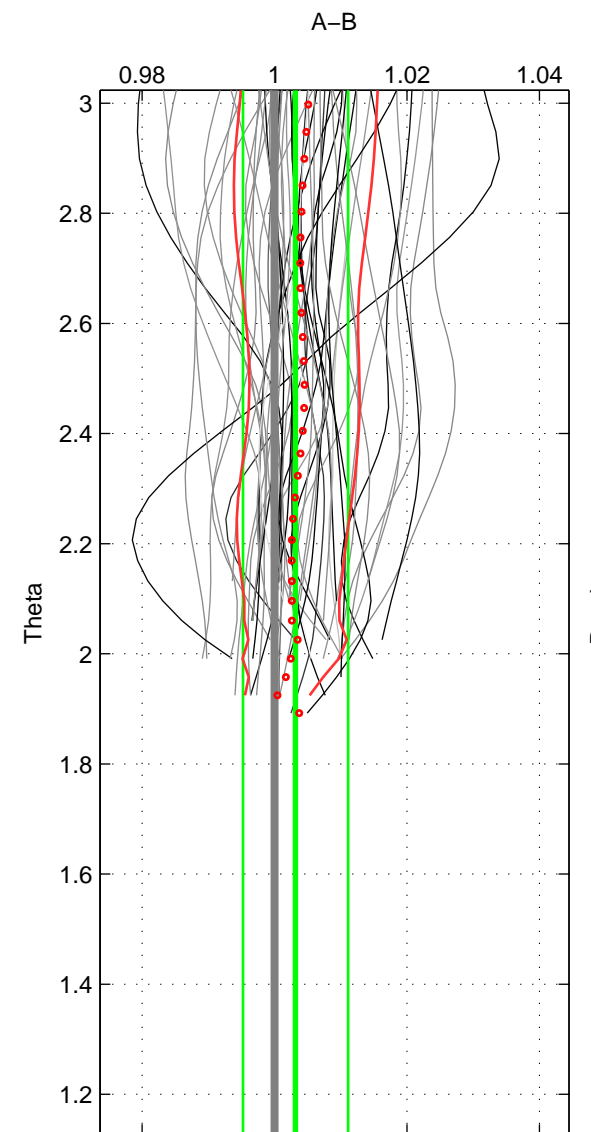

Cruise A (red). Date: Apr 2003 Cruisename: 661-49UF20030422

Cruise B (blue). Date: Feb 2008 Cruisename: 717-49UP20080122

\*\*\* "Favourite" values are means of spaces 1 2.

	Offset	O.StDev	Ratio	R.Stdev	Rating
SIGMA:	0.123	0.285	1.003	0.007	5
THETA:	0.123	0.310	1.003	0.008	5
DEPTH:	0.129	0.044	1.003	0.001	3
FAV.:	0.123	0.298	1.003	0.008	5

Profiles of A: 32  
 Profiles of B: 17  
 Diff profs : 51  
 WMoffset (A-B): 0.12323  
 WMoffset stdev: 0.28503  
 WMratio (A/B): 1.0032  
 WMratio stdev: 0.0073331

Quality (1-5): 5

Profiles of A: 32  
 Profiles of B: 17  
 Diff profs : 51  
 WMoffset (A-B): 0.12251  
 WMoffset stdev: 0.31012  
 WMratio (A/B): 1.0032  
 WMratio stdev: 0.0079351

Quality (1-5): 5

Profiles of A: 32  
 Profiles of B: 17  
 Diff profs : 51  
 WMoffset (A-B): 0.12859  
 WMoffset stdev: 0.044319  
 WMratio (A/B): 1.0033  
 WMratio stdev: 0.0010845

Quality (1-5): 3

Please note that statistics are bad.