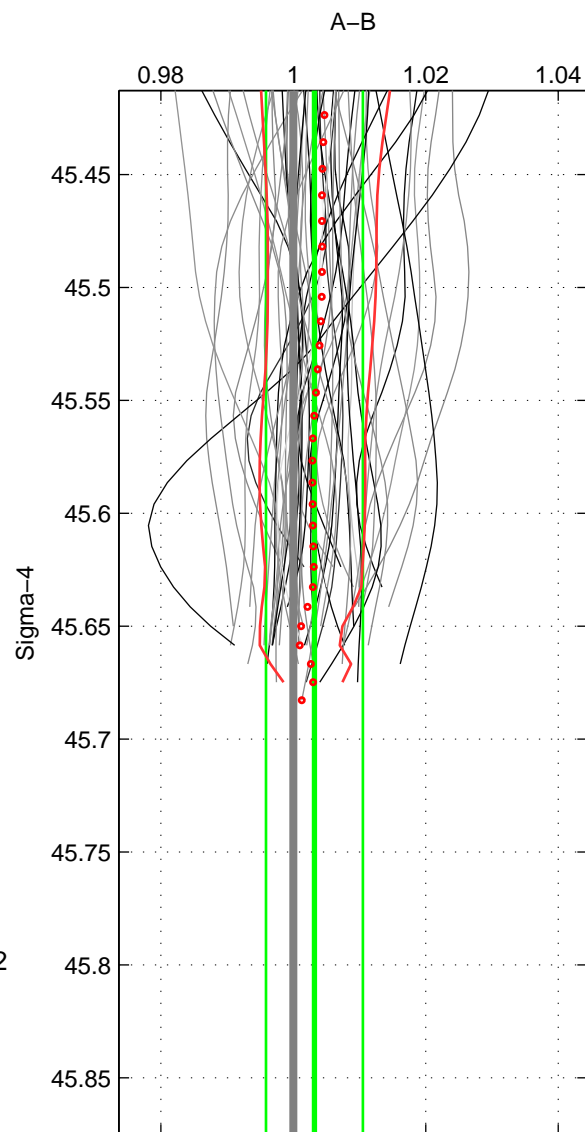

Cruise A (red). Date: Apr 2003 Cruisename: 661-49UF20030422

Cruise B (blue). Date: Feb 2008 Cruisename: 717-49UP20080122

\*\*\* "Favourite" values are means of spaces 1 2.

	Offset	O.StDev	Ratio	R.Stdev	Rating
SIGMA:	0.123	0.285	1.003	0.007	5
THETA:	0.123	0.310	1.003	0.008	5
DEPTH:	0.129	0.044	1.003	0.001	3
FAV.:	0.123	0.298	1.003	0.008	5

Profiles of A: 32  
 Profiles of B: 17  
 Diff profs : 51  
 WMoffset (A-B): 0.12323  
 WMoffset stdev: 0.28503  
 WMratio (A/B): 1.0032  
 WMratio stdev: 0.0073331

Quality (1-5): 5

Profiles of A: 32  
 Profiles of B: 17  
 Diff profs : 51  
 WMoffset (A-B): 0.12251  
 WMoffset stdev: 0.31012  
 WMratio (A/B): 1.0032  
 WMratio stdev: 0.0079351

Quality (1-5): 5

Profiles of A: 32  
 Profiles of B: 17  
 Diff profs : 51  
 WMoffset (A-B): 0.12859  
 WMoffset stdev: 0.044319  
 WMratio (A/B): 1.0033  
 WMratio stdev: 0.0010845

Quality (1-5): 3

Please note that statistics are bad.