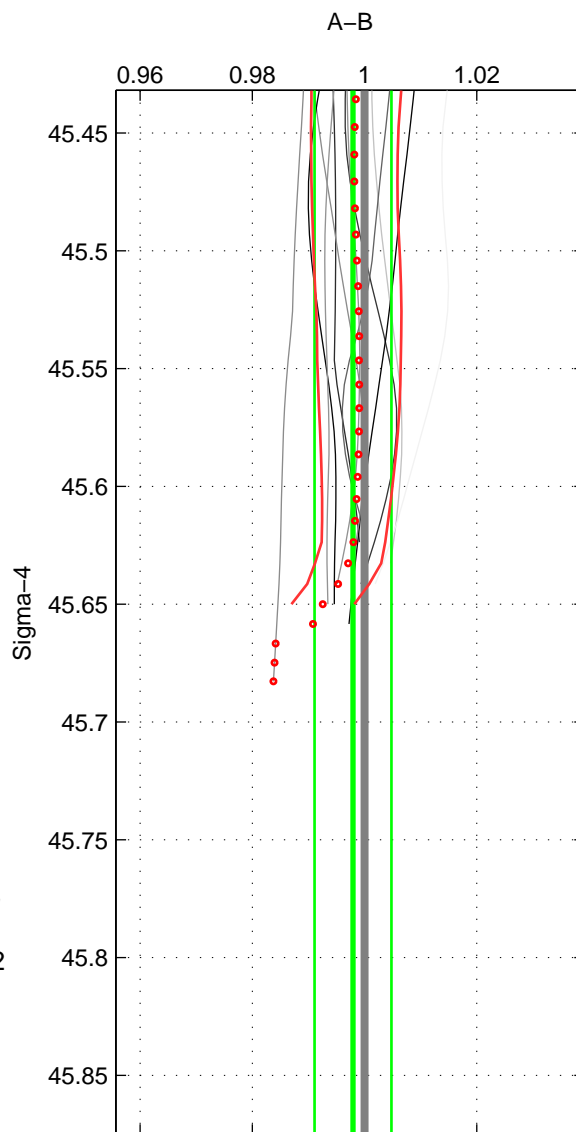

Cruise A (red). Date: Nov 2003 Cruisename: 663-49UF20031028

Cruise B (blue). Date: Feb 2008 Cruisename: 717-49UP20080122

\*\*\* "Favourite" values are those of space 2.

	Offset	O.StDev	Ratio	R.Stdev	Rating
SIGMA:	-0.081	0.269	0.998	0.007	4
THETA:	-0.207	0.270	0.995	0.007	5
DEPTH:	-0.211	0.013	0.995	0.000	3
FAV.:	-0.207	0.270	0.995	0.007	5

Profiles of A: 7  
 Profiles of B: 17  
 Diff profs: 11  
 WMoffset (A-B): -0.081099  
 WMoffset stdev: 0.26925  
 WMratio (A/B): 0.99793  
 WMratio stdev: 0.006846

Quality (1-5): 4

Profiles of A: 32  
 Profiles of B: 17  
 Diff profs: 51  
 WMoffset (A-B): -0.20733  
 WMoffset stdev: 0.27  
 WMratio (A/B): 0.99474  
 WMratio stdev: 0.0068489

Quality (1-5): 5

Profiles of A: 32  
 Profiles of B: 17  
 Diff profs: 51  
 WMoffset (A-B): -0.21105  
 WMoffset stdev: 0.013435  
 WMratio (A/B): 0.99461  
 WMratio stdev: 0.00038619

Quality (1-5): 3