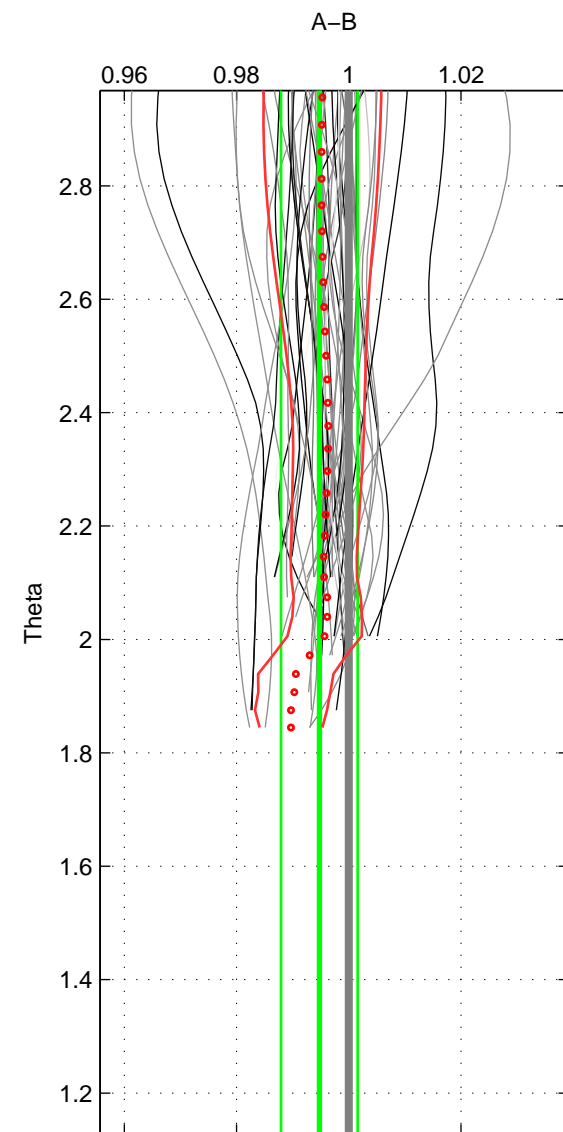

Cruise A (red). Date: Nov 2003 Cruisename: 663-49UF20031028

Cruise B (blue). Date: Feb 2008 Cruisename: 717-49UP20080122

\*\*\* "Favourite" values are those of space 2.

	Offset	O.StDev	Ratio	R.Stdev	Rating
SIGMA:	-0.081	0.269	0.998	0.007	4
THETA:	-0.207	0.270	0.995	0.007	5
DEPTH:	-0.211	0.013	0.995	0.000	3
FAV.:	-0.207	0.270	0.995	0.007	5

Profiles of A: 7  
 Profiles of B: 17  
 Diff profs: 11  
 WMoffset (A-B): -0.081099  
 WMoffset stdev: 0.26925  
 WMratio (A/B): 0.99793  
 WMratio stdev: 0.006846

Quality (1-5): 4

Profiles of A: 32  
 Profiles of B: 17  
 Diff profs: 51  
 WMoffset (A-B): -0.20733  
 WMoffset stdev: 0.27  
 WMratio (A/B): 0.99474  
 WMratio stdev: 0.0068489

Quality (1-5): 5

Profiles of A: 32  
 Profiles of B: 17  
 Diff profs: 51  
 WMoffset (A-B): -0.21105  
 WMoffset stdev: 0.013435  
 WMratio (A/B): 0.99461  
 WMratio stdev: 0.00038619

Quality (1-5): 3