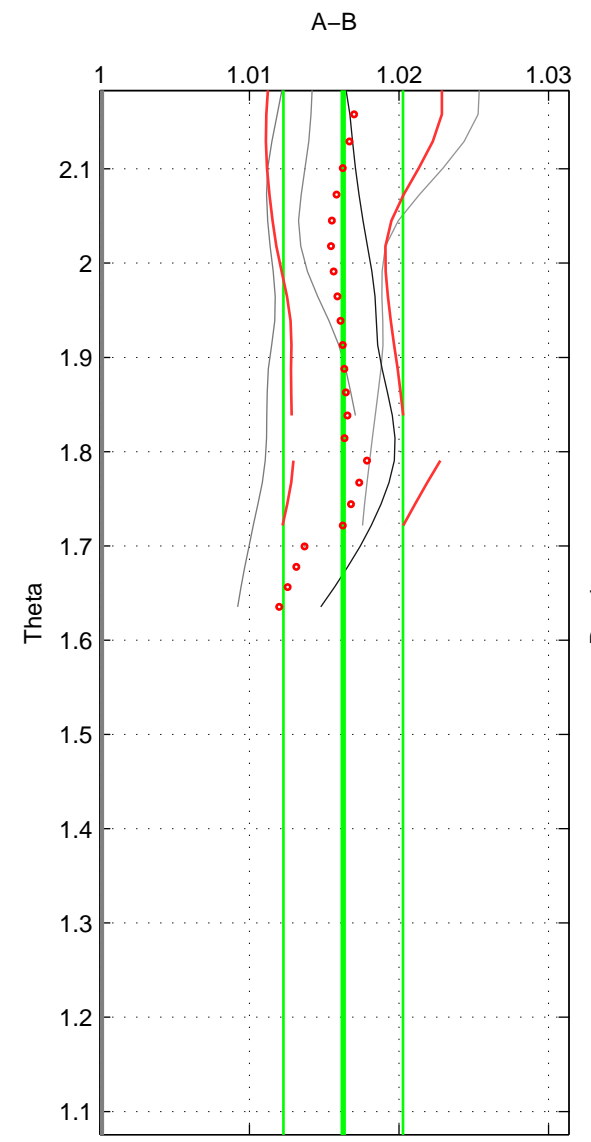

Cruise A (red). Date: Mar 2003 Cruisename: 597-49NZ20030220
 Cruise B (blue). Date: Jun 1997 Cruisename: 681-49UP19970530

*** "Favourite" values are those of space 2.

	Offset	O.StDev	Ratio	R.Stdev	Rating
SIGMA:	0.753	0.055	1.018	0.002	3
THETA:	0.670	0.161	1.016	0.004	4
DEPTH:	0.858	0.042	1.021	0.001	3
FAV.:	0.670	0.161	1.016	0.004	4

Profiles of A: 7
 Profiles of B: 3
 Diff profs : 5
 WMoffset (A-B): 0.75294
 WMoffset stdev: 0.054924
 WMratio (A/B): 1.0184
 WMratio stdev: 0.0016342

Quality (1-5): 3

Profiles of A: 7
 Profiles of B: 3
 Diff profs : 5
 WMoffset (A-B): 0.66983
 WMoffset stdev: 0.16091
 WMratio (A/B): 1.0163
 WMratio stdev: 0.0039971

Quality (1-5): 4

Profiles of A: 7
 Profiles of B: 3
 Diff profs : 4
 WMoffset (A-B): 0.85818
 WMoffset stdev: 0.041826
 WMratio (A/B): 1.0211
 WMratio stdev: 0.0011222

Quality (1-5): 3