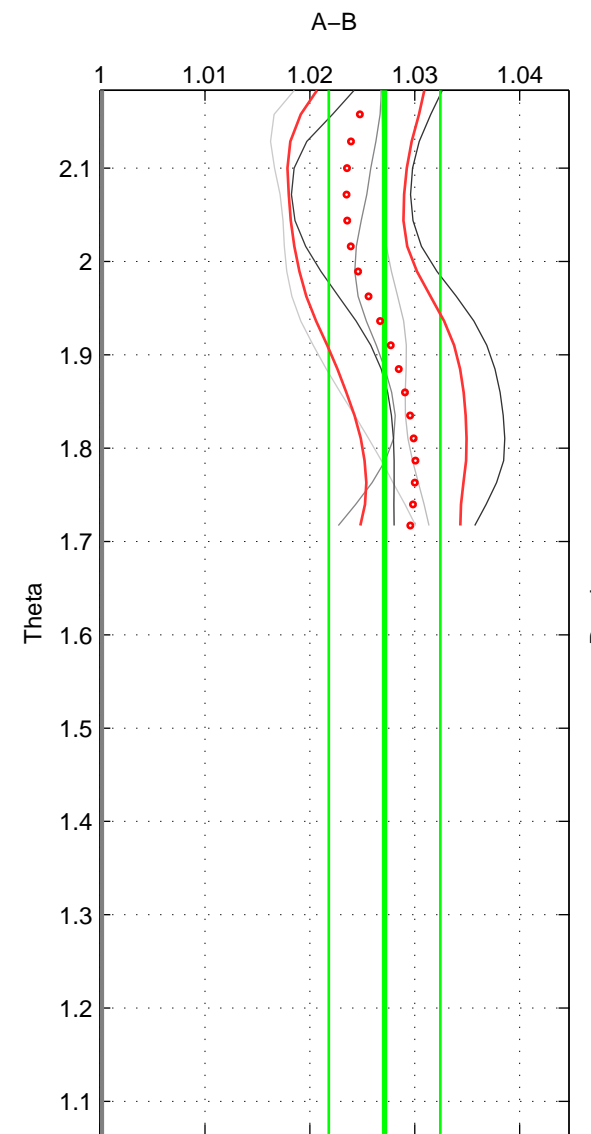

Cruise A (red). Date: Aug 1985 Cruisename: 496-325019850804  
 Cruise B (blue). Date: Jun 1997 Cruisename: 681-49UP19970530

\*\*\* "Favourite" values are means of spaces 1 2.

	Offset	O.StDev	Ratio	R.Stdev	Rating
SIGMA:	1.067	0.206	1.026	0.005	3
THETA:	1.106	0.216	1.027	0.005	3
DEPTH:	0.949	0.053	1.023	0.002	2
FAV. :	1.086	0.211	1.027	0.005	3

Profiles of A: 20  
 Profiles of B: 1  
 Diff profs : 5  
 WMoffset (A-B): 1.0667  
 WMoffset stdev: 0.20576  
 WMratio (A/B): 1.0262  
 WMratio stdev: 0.0050733

Quality (1-5): 3

Profiles of A: 20  
 Profiles of B: 1  
 Diff profs : 5  
 WMoffset (A-B): 1.1059  
 WMoffset stdev: 0.21646  
 WMratio (A/B): 1.0271  
 WMratio stdev: 0.0053197

Quality (1-5): 3

Profiles of A: 20  
 Profiles of B: 1  
 Diff profs : 5  
 WMoffset (A-B): 0.94878  
 WMoffset stdev: 0.053493  
 WMratio (A/B): 1.0233  
 WMratio stdev: 0.0016374

Quality (1-5): 2

Please note that statistics are bad.