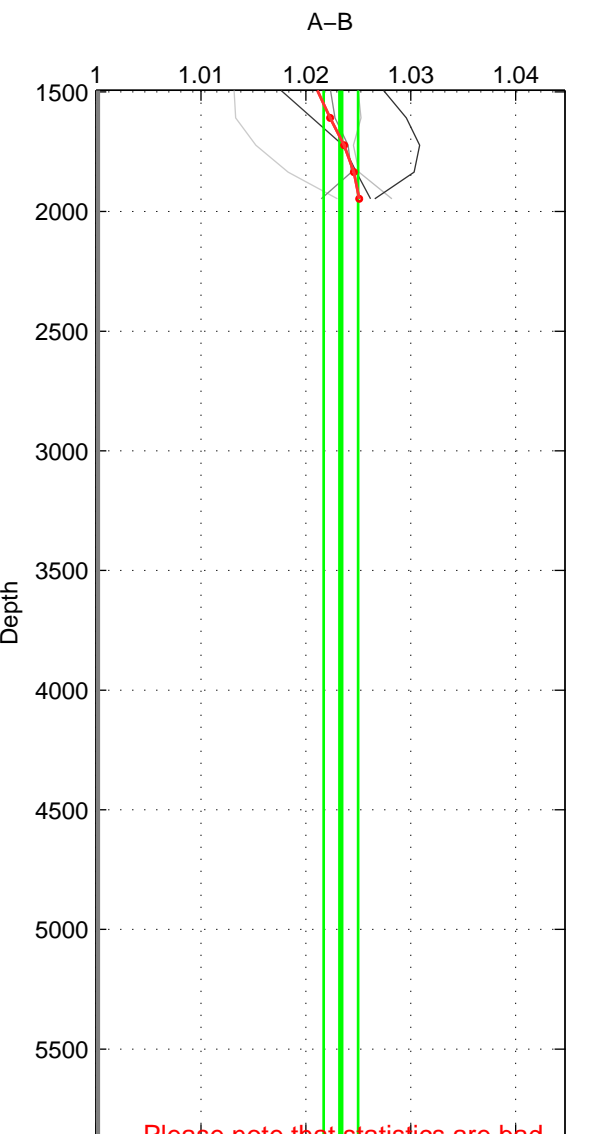

Cruise A (red). Date: Aug 1985 Cruisename: 496-325019850804  
 Cruise B (blue). Date: Jun 1997 Cruisename: 681-49UP19970530

\*\*\* "Favourite" values are means of spaces 1 2.

	Offset	O.StDev	Ratio	R.Stdev	Rating
SIGMA:	1.067	0.206	1.026	0.005	3
THETA:	1.106	0.216	1.027	0.005	3
DEPTH:	0.949	0.053	1.023	0.002	2
FAV. :	1.086	0.211	1.027	0.005	3

Profiles of A: 20  
 Profiles of B: 1  
 Diff profs : 5  
 WMoffset (A-B): 1.0667  
 WMoffset stdev: 0.20576  
 WMratio (A/B): 1.0262  
 WMratio stdev: 0.0050733

Quality (1-5): 3

Profiles of A: 20  
 Profiles of B: 1  
 Diff profs : 5  
 WMoffset (A-B): 1.1059  
 WMoffset stdev: 0.21646  
 WMratio (A/B): 1.0271  
 WMratio stdev: 0.0053197

Quality (1-5): 3

Profiles of A: 20  
 Profiles of B: 1  
 Diff profs : 5  
 WMoffset (A-B): 0.94878  
 WMoffset stdev: 0.053493  
 WMratio (A/B): 1.0233  
 WMratio stdev: 0.0016374

Quality (1-5): 2

Please note that statistics are bad.