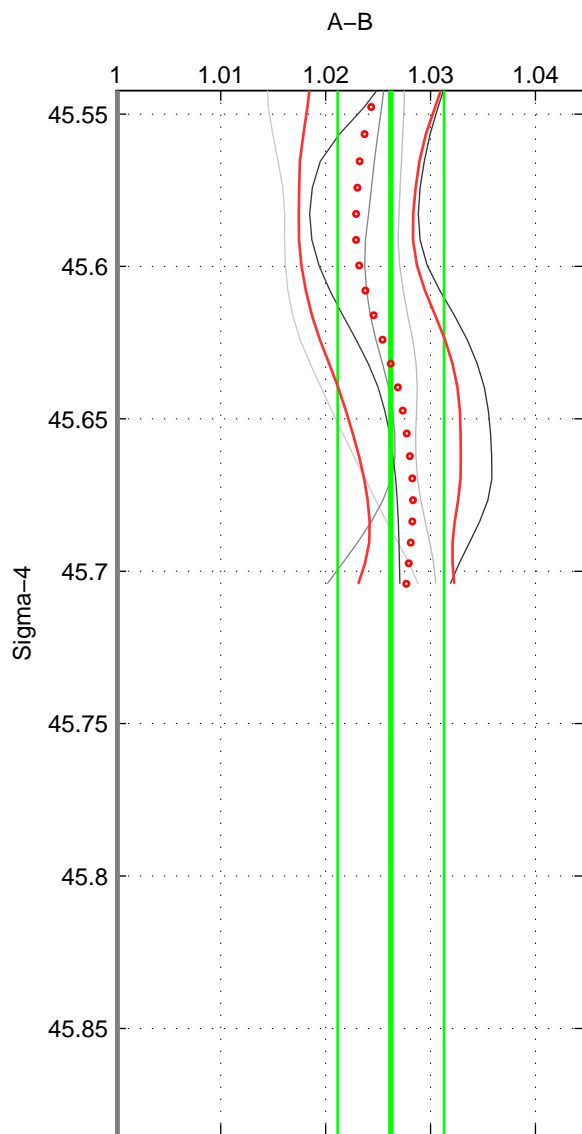

Cruise A (red). Date: Aug 1985 Cruisename: 496-325019850804  
 Cruise B (blue). Date: Jun 1997 Cruisename: 681-49UP19970530

\*\*\* "Favourite" values are means of spaces 1 2.

	Offset	O.StDev	Ratio	R.Stdev	Rating
SIGMA:	1.067	0.206	1.026	0.005	3
THETA:	1.106	0.216	1.027	0.005	3
DEPTH:	0.949	0.053	1.023	0.002	2
FAV. :	1.086	0.211	1.027	0.005	3

Profiles of A: 20  
 Profiles of B: 1  
 Diff profs : 5  
 WMoffset (A-B): 1.0667  
 WMoffset stdev: 0.20576  
 WMratio (A/B): 1.0262  
 WMratio stdev: 0.0050733

Quality (1-5): 3

Profiles of A: 20  
 Profiles of B: 1  
 Diff profs : 5  
 WMoffset (A-B): 1.1059  
 WMoffset stdev: 0.21646  
 WMratio (A/B): 1.0271  
 WMratio stdev: 0.0053197

Quality (1-5): 3

Profiles of A: 20  
 Profiles of B: 1  
 Diff profs : 5  
 WMoffset (A-B): 0.94878  
 WMoffset stdev: 0.053493  
 WMratio (A/B): 1.0233  
 WMratio stdev: 0.0016374

Quality (1-5): 2

Please note that statistics are bad.