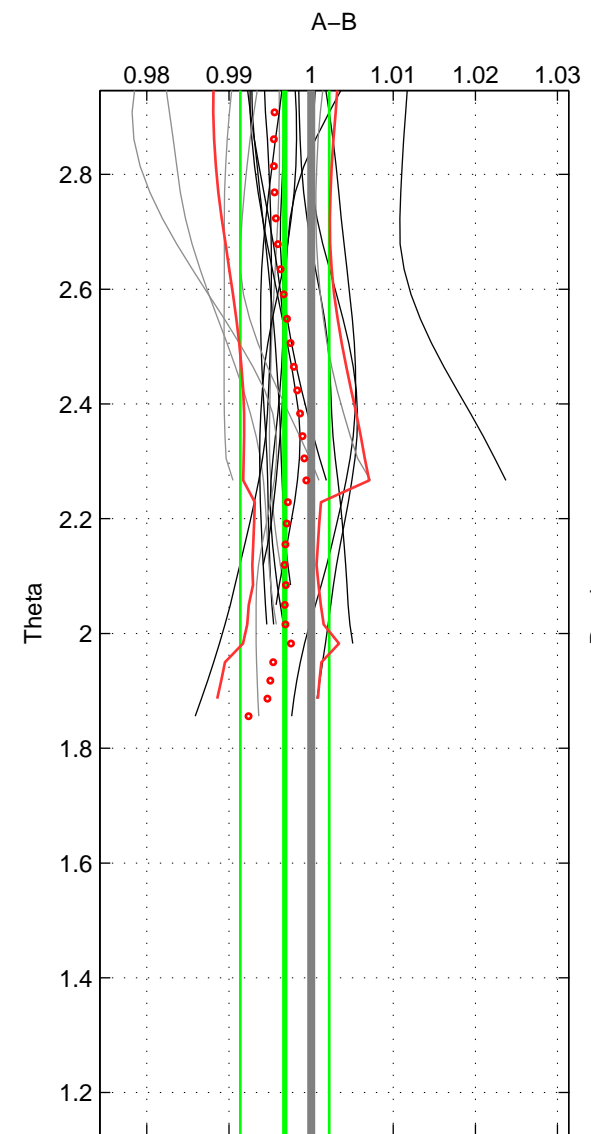

Cruise A (red). Date: Nov 2000 Cruisename: 692-49UP20001105

Cruise B (blue). Date: Feb 2008 Cruisename: 717-49UP20080122

*** "Favourite" values are those of space 1.

	Offset	O.StDev	Ratio	R.Stdev	Rating
SIGMA:	-0.136	0.209	0.997	0.005	5
THETA:	-0.125	0.212	0.997	0.005	4
DEPTH:	-0.143	0.028	0.996	0.001	3
FAV. :	-0.136	0.209	0.997	0.005	5

Profiles of A: 13
 Profiles of B: 17
 Diff profs : 18
 WMoffset (A-B): -0.13567
 WMoffset stdev: 0.20938
 WMratio (A/B): 0.99653
 WMratio stdev: 0.0053646

Quality (1-5): 5

Profiles of A: 13
 Profiles of B: 17
 Diff profs : 18
 WMoffset (A-B): -0.12522
 WMoffset stdev: 0.21192
 WMratio (A/B): 0.9968
 WMratio stdev: 0.0054173

Quality (1-5): 4

Profiles of A: 13
 Profiles of B: 17
 Diff profs : 18
 WMoffset (A-B): -0.1428
 WMoffset stdev: 0.028328
 WMratio (A/B): 0.99632
 WMratio stdev: 0.00075319

Quality (1-5): 3

Please note that statistics are bad.