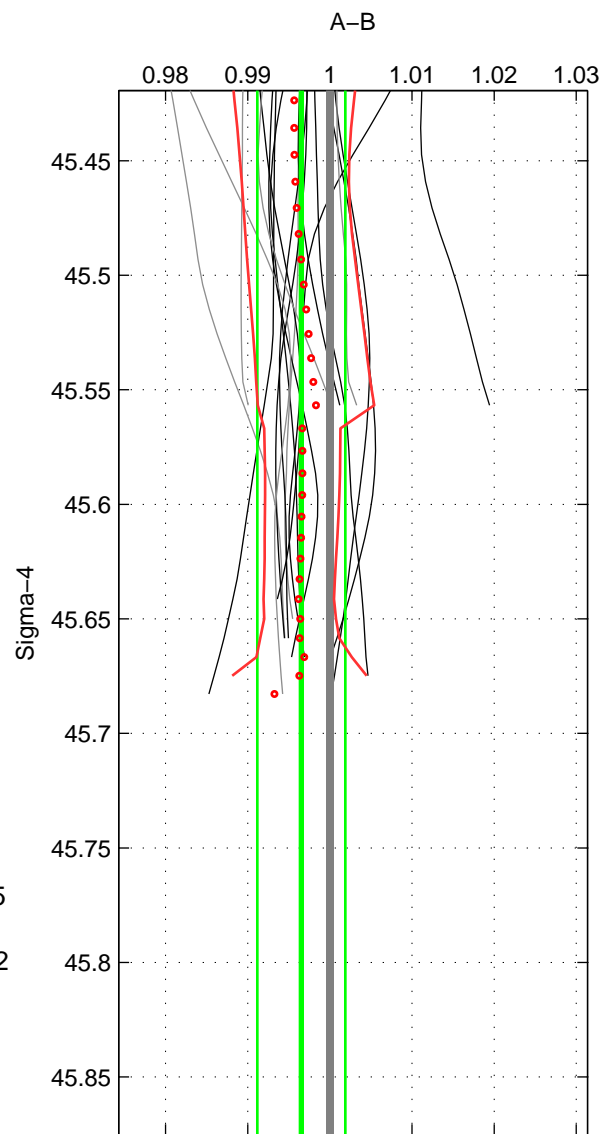

Cruise A (red). Date: Nov 2000 Cruisename: 692-49UP20001105

Cruise B (blue). Date: Feb 2008 Cruisename: 717-49UP20080122

*** "Favourite" values are those of space 1.

	Offset	O.StDev	Ratio	R.Stdev	Rating
SIGMA:	-0.136	0.209	0.997	0.005	5
THETA:	-0.125	0.212	0.997	0.005	4
DEPTH:	-0.143	0.028	0.996	0.001	3
FAV. :	-0.136	0.209	0.997	0.005	5

Profiles of A: 13
 Profiles of B: 17
 Diff profs : 18
 WMoffset (A-B): -0.13567
 WMoffset stdev: 0.20938
 WMratio (A/B): 0.99653
 WMratio stdev: 0.0053646

Quality (1-5): 5

Profiles of A: 13
 Profiles of B: 17
 Diff profs : 18
 WMoffset (A-B): -0.12522
 WMoffset stdev: 0.21192
 WMratio (A/B): 0.9968
 WMratio stdev: 0.0054173

Quality (1-5): 4

Profiles of A: 13
 Profiles of B: 17
 Diff profs : 18
 WMoffset (A-B): -0.1428
 WMoffset stdev: 0.028328
 WMratio (A/B): 0.99632
 WMratio stdev: 0.00075319

Quality (1-5): 3

Please note that statistics are bad.