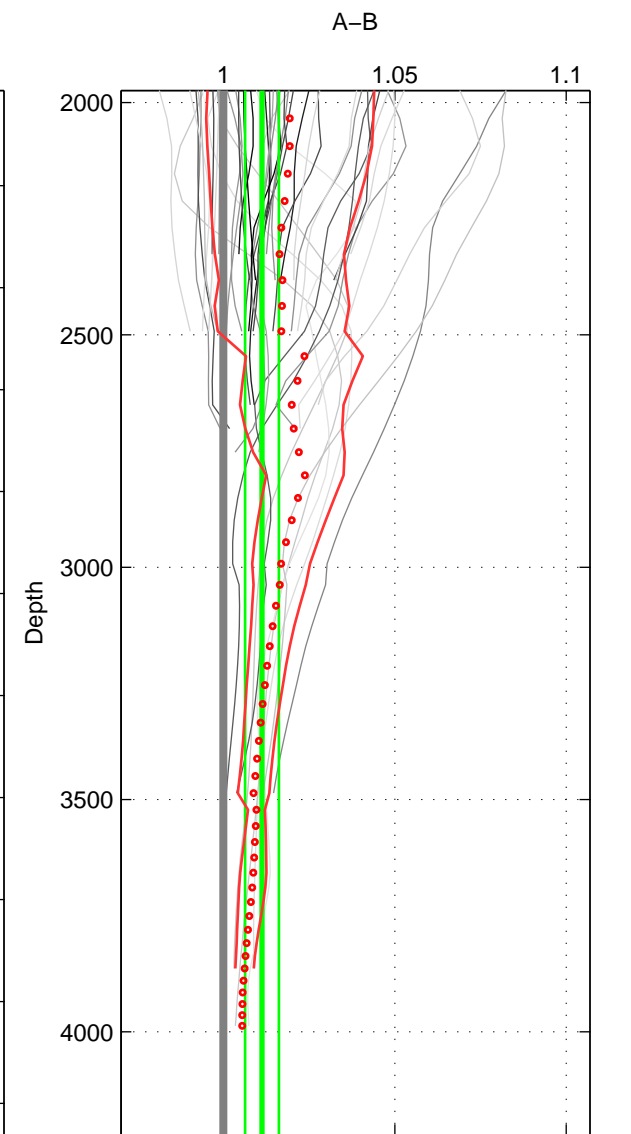

Cruise A (red). Date: Mar 2008 Cruisename: 129-06AQ20080210

Cruise B (blue). Date: Mar 2010 Cruisename: 256-33RO20100308

*** "Favourite" values are means of spaces 1 2 3.

	Offset	O.StDev	Ratio	R.Stdev	Rating
SIGMA:	0.286	0.343	1.009	0.011	5
THETA:	0.267	0.326	1.008	0.010	5
DEPTH:	0.364	0.158	1.011	0.005	5
FAV.:	0.306	0.275	1.010	0.009	5

Profiles of A: 9
 Profiles of B: 13
 Diff profs: 46
 WMoffset (A-B): 0.28646
 WMoffset stdev: 0.34296
 WMratio (A/B): 1.0089
 WMratio stdev: 0.010645

Quality (1-5): 5

Profiles of A: 9
 Profiles of B: 13
 Diff profs: 46
 WMoffset (A-B): 0.26719
 WMoffset stdev: 0.32554
 WMratio (A/B): 1.0083
 WMratio stdev: 0.010147

Quality (1-5): 5

Profiles of A: 9
 Profiles of B: 13
 Diff profs: 46
 WMoffset (A-B): 0.36376
 WMoffset stdev: 0.15792
 WMratio (A/B): 1.0113
 WMratio stdev: 0.0049203

Quality (1-5): 5