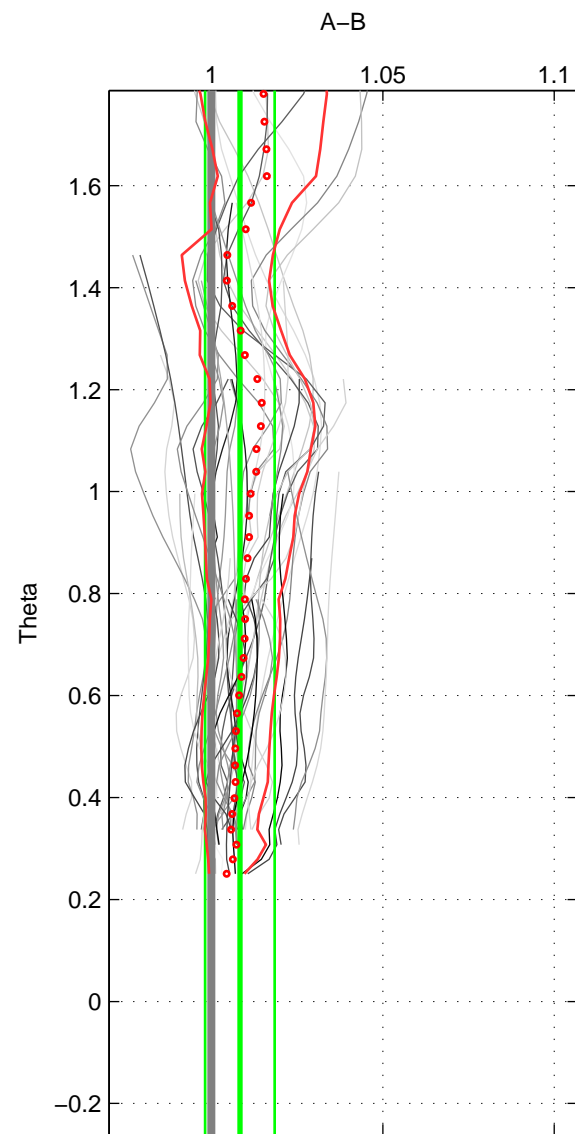

Cruise A (red). Date: Mar 2008 Cruisename: 129-06AQ20080210

Cruise B (blue). Date: Mar 2010 Cruisename: 256-33RO20100308

*** "Favourite" values are means of spaces 1 2 3.

	Offset	O.StDev	Ratio	R.Stdev	Rating
SIGMA:	0.286	0.343	1.009	0.011	5
THETA:	0.267	0.326	1.008	0.010	5
DEPTH:	0.364	0.158	1.011	0.005	5
FAV.:	0.306	0.275	1.010	0.009	5

Profiles of A: 9
 Profiles of B: 13
 Diff profs: 46
 WMoffset (A-B): 0.28646
 WMoffset stdev: 0.34296
 WMratio (A/B): 1.0089
 WMratio stdev: 0.010645

Quality (1-5): 5

Profiles of A: 9
 Profiles of B: 13
 Diff profs: 46
 WMoffset (A-B): 0.26719
 WMoffset stdev: 0.32554
 WMratio (A/B): 1.0083
 WMratio stdev: 0.010147

Quality (1-5): 5

Profiles of A: 9
 Profiles of B: 13
 Diff profs: 46
 WMoffset (A-B): 0.36376
 WMoffset stdev: 0.15792
 WMratio (A/B): 1.0113
 WMratio stdev: 0.0049203

Quality (1-5): 5