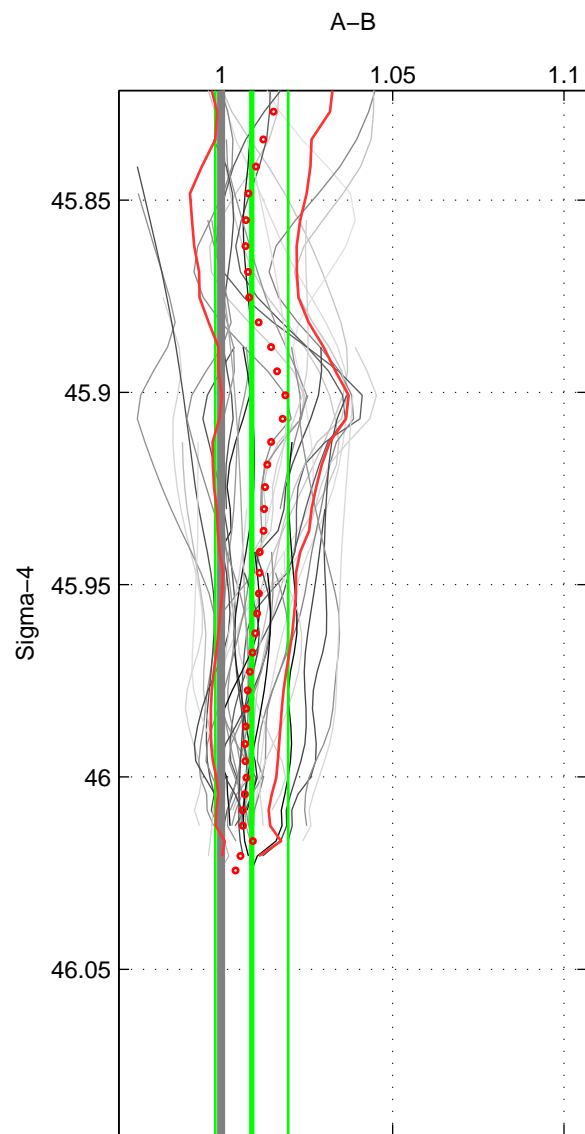

Cruise A (red). Date: Mar 2008 Cruisename: 129-06AQ20080210

Cruise B (blue). Date: Mar 2010 Cruisename: 256-33RO20100308

*** "Favourite" values are means of spaces 1 2 3.

	Offset	O.StDev	Ratio	R.Stdev	Rating
SIGMA:	0.286	0.343	1.009	0.011	5
THETA:	0.267	0.326	1.008	0.010	5
DEPTH:	0.364	0.158	1.011	0.005	5
FAV.:	0.306	0.275	1.010	0.009	5

Profiles of A: 9
 Profiles of B: 13
 Diff profs: 46
 WMoffset (A-B): 0.28646
 WMoffset stdev: 0.34296
 WMratio (A/B): 1.0089
 WMratio stdev: 0.010645

Quality (1-5): 5

Profiles of A: 9
 Profiles of B: 13
 Diff profs: 46
 WMoffset (A-B): 0.26719
 WMoffset stdev: 0.32554
 WMratio (A/B): 1.0083
 WMratio stdev: 0.010147

Quality (1-5): 5

Profiles of A: 9
 Profiles of B: 13
 Diff profs: 46
 WMoffset (A-B): 0.36376
 WMoffset stdev: 0.15792
 WMratio (A/B): 1.0113
 WMratio stdev: 0.0049203

Quality (1-5): 5