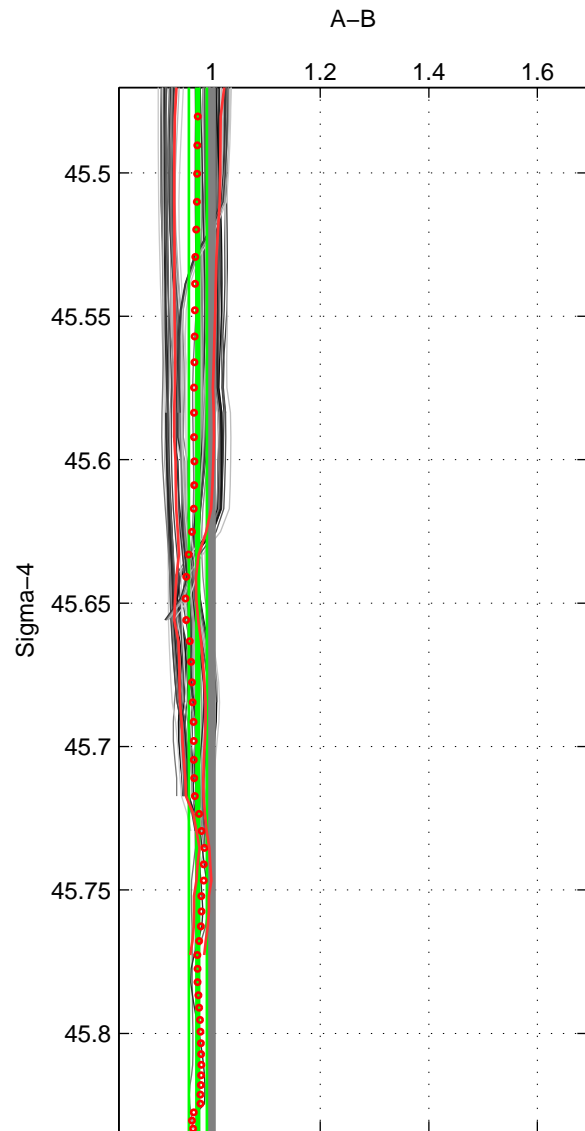

Cruise A (red). Date: Sep 1993 Cruisename: 730-90BM19930830

Cruise B (blue). Date: Jun 2000 Cruisename: 732-90CI20000602

\*\*\* "Favourite" values are means of spaces 1 2 3.

	Offset	O.StDev	Ratio	R.Stdev	Rating
SIGMA:	-1.015	0.651	0.974	0.016	4
THETA:	-0.925	0.716	0.977	0.018	4
DEPTH:	-1.525	0.817	0.962	0.020	4
FAV.:	-1.155	0.728	0.971	0.018	4

Profiles of A: 11  
 Profiles of B: 20  
 Diff profs: 93  
 WMoffset (A-B): -1.0147  
 WMoffset stdev: 0.65128  
 WMratio (A/B): 0.97439  
 WMratio stdev: 0.016458

Quality (1-5): 4

Profiles of A: 12  
 Profiles of B: 20  
 Diff profs: 95  
 WMoffset (A-B): -0.92518  
 WMoffset stdev: 0.71595  
 WMratio (A/B): 0.97661  
 WMratio stdev: 0.01812

Quality (1-5): 4

Profiles of A: 12  
 Profiles of B: 20  
 Diff profs: 95  
 WMoffset (A-B): -1.5251  
 WMoffset stdev: 0.81744  
 WMratio (A/B): 0.96164  
 WMratio stdev: 0.020457

Quality (1-5): 4