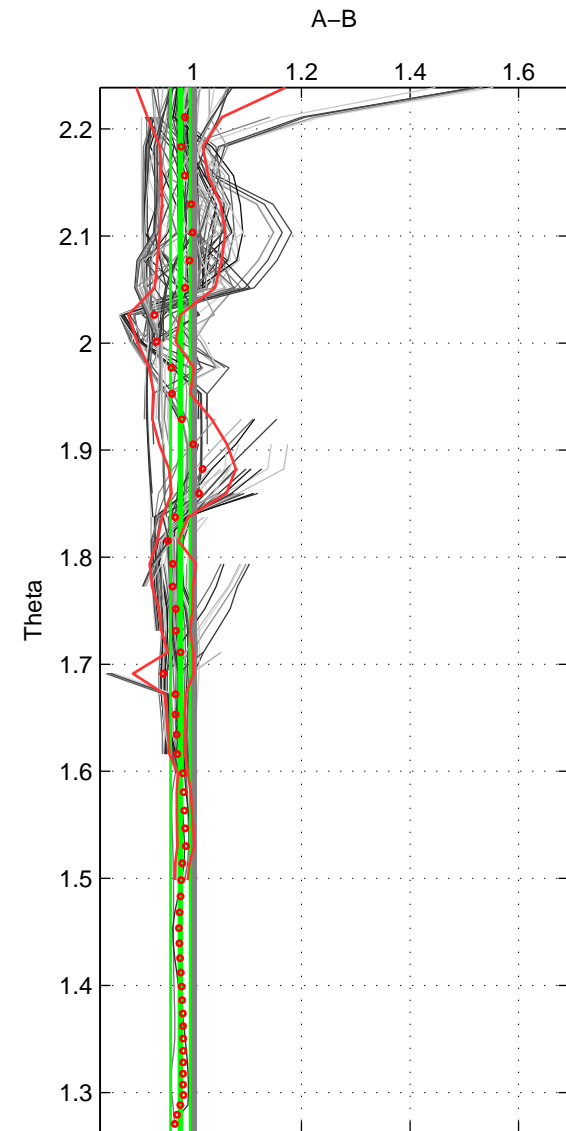

Cruise A (red). Date: Sep 1993 Cruisename: 730-90BM19930830

Cruise B (blue). Date: Jun 2000 Cruisename: 732-90CI20000602

\*\*\* "Favourite" values are means of spaces 1 2 3.

	Offset	O.StDev	Ratio	R.Stdev	Rating
SIGMA:	-1.015	0.651	0.974	0.016	4
THETA:	-0.925	0.716	0.977	0.018	4
DEPTH:	-1.525	0.817	0.962	0.020	4
FAV.:	-1.155	0.728	0.971	0.018	4

Profiles of A: 11  
 Profiles of B: 20  
 Diff profs: 93  
 WMoffset (A-B): -1.0147  
 WMoffset stdev: 0.65128  
 WMratio (A/B): 0.97439  
 WMratio stdev: 0.016458

Quality (1-5): 4

Profiles of A: 12  
 Profiles of B: 20  
 Diff profs: 95  
 WMoffset (A-B): -0.92518  
 WMoffset stdev: 0.71595  
 WMratio (A/B): 0.97661  
 WMratio stdev: 0.01812

Quality (1-5): 4

Profiles of A: 12  
 Profiles of B: 20  
 Diff profs: 95  
 WMoffset (A-B): -1.5251  
 WMoffset stdev: 0.81744  
 WMratio (A/B): 0.96164  
 WMratio stdev: 0.020457

Quality (1-5): 4