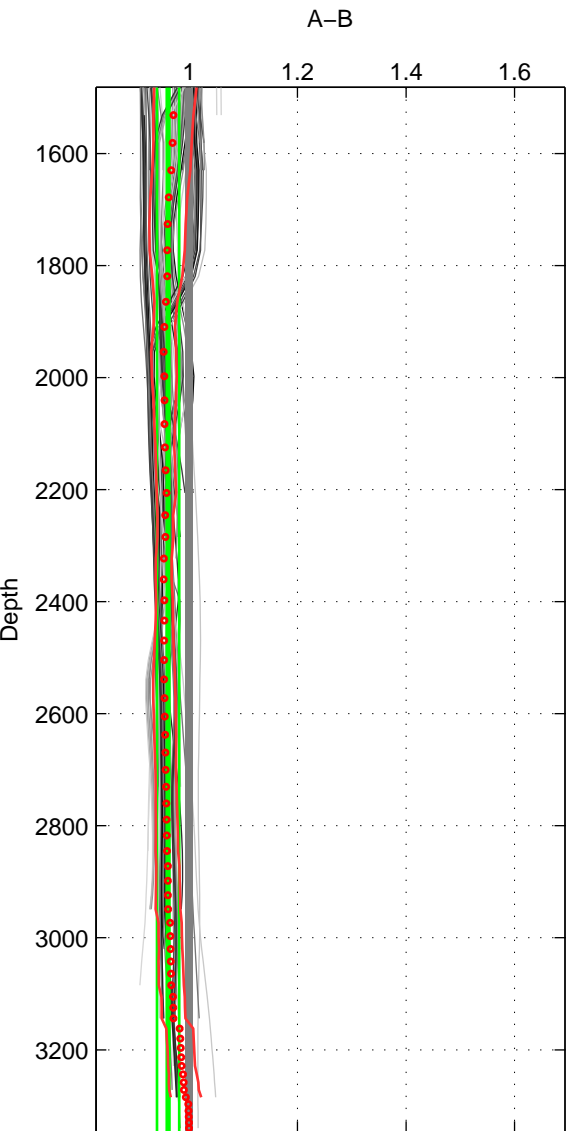

Cruise A (red). Date: Sep 1993 Cruisename: 730-90BM19930830

Cruise B (blue). Date: Jun 2000 Cruisename: 732-90CI20000602

\*\*\* "Favourite" values are means of spaces 1 2 3.

	Offset	O.StDev	Ratio	R.Stdev	Rating
SIGMA:	-1.015	0.651	0.974	0.016	4
THETA:	-0.925	0.716	0.977	0.018	4
DEPTH:	-1.525	0.817	0.962	0.020	4
FAV.:	-1.155	0.728	0.971	0.018	4

Profiles of A: 11  
 Profiles of B: 20  
 Diff profs: 93  
 WMoffset (A-B): -1.0147  
 WMoffset stdev: 0.65128  
 WMratio (A/B): 0.97439  
 WMratio stdev: 0.016458

Quality (1-5): 4

Profiles of A: 12  
 Profiles of B: 20  
 Diff profs: 95  
 WMoffset (A-B): -0.92518  
 WMoffset stdev: 0.71595  
 WMratio (A/B): 0.97661  
 WMratio stdev: 0.01812

Quality (1-5): 4

Profiles of A: 12  
 Profiles of B: 20  
 Diff profs: 95  
 WMoffset (A-B): -1.5251  
 WMoffset stdev: 0.81744  
 WMratio (A/B): 0.96164  
 WMratio stdev: 0.020457

Quality (1-5): 4