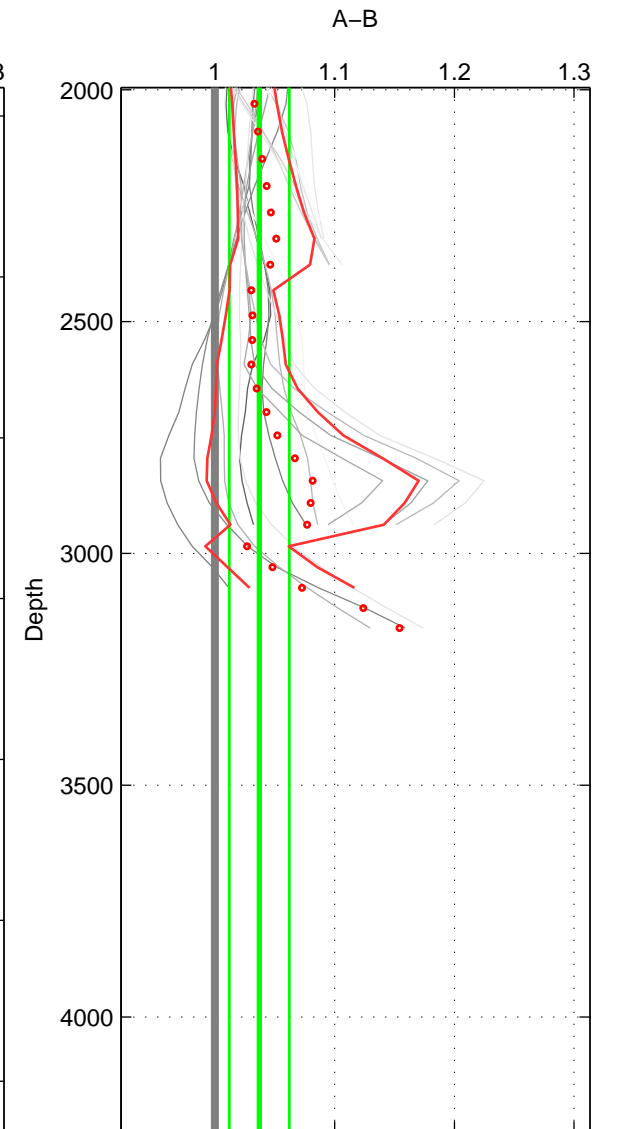

Cruise A (red). Date: Aug 2012 Cruisename: 281-45CE20120105

Cruise B (blue). Date: Jul 1990 Cruisename: 295-64TR19900701

*** "Favourite" values are means of spaces 1 2.

	Offset	O.StDev	Ratio	R.Stdev	Rating
SIGMA:	0.492	0.334	1.027	0.019	4
THETA:	0.282	0.348	1.016	0.019	4
DEPTH:	0.634	0.424	1.037	0.025	3
FAV.:	0.387	0.341	1.022	0.019	4

Profiles of A: 5
 Profiles of B: 4
 Diff profs : 20
 WMoffset (A-B): 0.49228
 WMoffset stdev: 0.3336
 WMratio (A/B): 1.0274
 WMratio stdev: 0.018571

Quality (1-5): 4

Profiles of A: 5
 Profiles of B: 4
 Diff profs : 20
 WMoffset (A-B): 0.28197
 WMoffset stdev: 0.34846
 WMratio (A/B): 1.0157
 WMratio stdev: 0.019235

Quality (1-5): 4

Profiles of A: 5
 Profiles of B: 4
 Diff profs : 20
 WMoffset (A-B): 0.63388
 WMoffset stdev: 0.42423
 WMratio (A/B): 1.0371
 WMratio stdev: 0.025061

Quality (1-5): 3