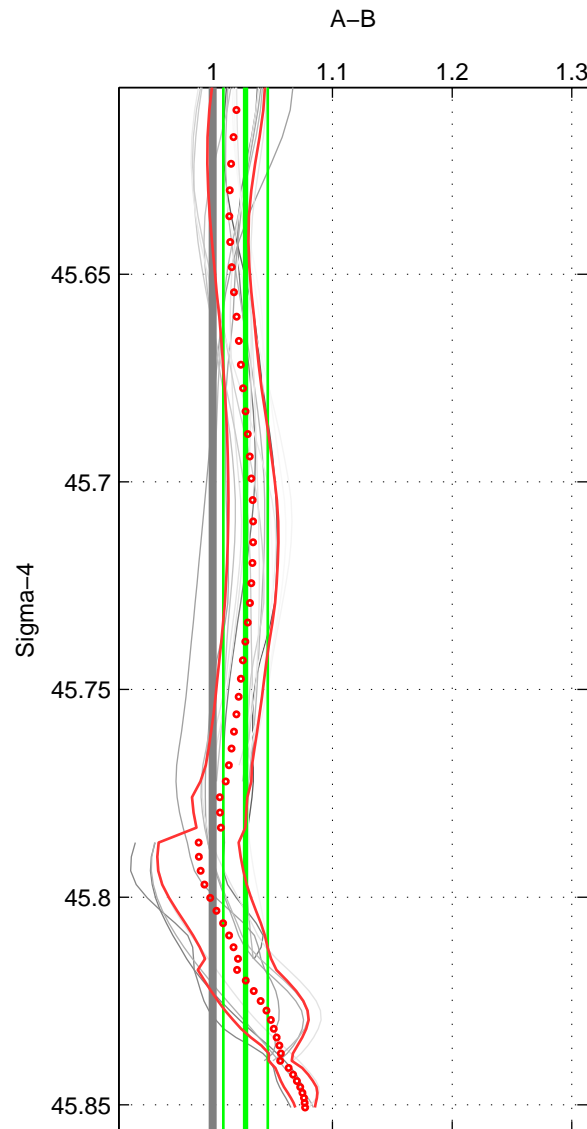

Cruise A (red). Date: Aug 2012 Cruisename: 281-45CE20120105

Cruise B (blue). Date: Jul 1990 Cruisename: 295-64TR19900701

*** "Favourite" values are means of spaces 1 2.

	Offset	O.StDev	Ratio	R.Stdev	Rating
SIGMA:	0.492	0.334	1.027	0.019	4
THETA:	0.282	0.348	1.016	0.019	4
DEPTH:	0.634	0.424	1.037	0.025	3
FAV.:	0.387	0.341	1.022	0.019	4

Profiles of A: 5
 Profiles of B: 4
 Diff profs : 20
 WMoffset (A-B): 0.49228
 WMoffset stdev: 0.3336
 WMratio (A/B): 1.0274
 WMratio stdev: 0.018571

Quality (1-5): 4

Profiles of A: 5
 Profiles of B: 4
 Diff profs : 20
 WMoffset (A-B): 0.28197
 WMoffset stdev: 0.34846
 WMratio (A/B): 1.0157
 WMratio stdev: 0.019235

Quality (1-5): 4

Profiles of A: 5
 Profiles of B: 4
 Diff profs : 20
 WMoffset (A-B): 0.63388
 WMoffset stdev: 0.42423
 WMratio (A/B): 1.0371
 WMratio stdev: 0.025061

Quality (1-5): 3