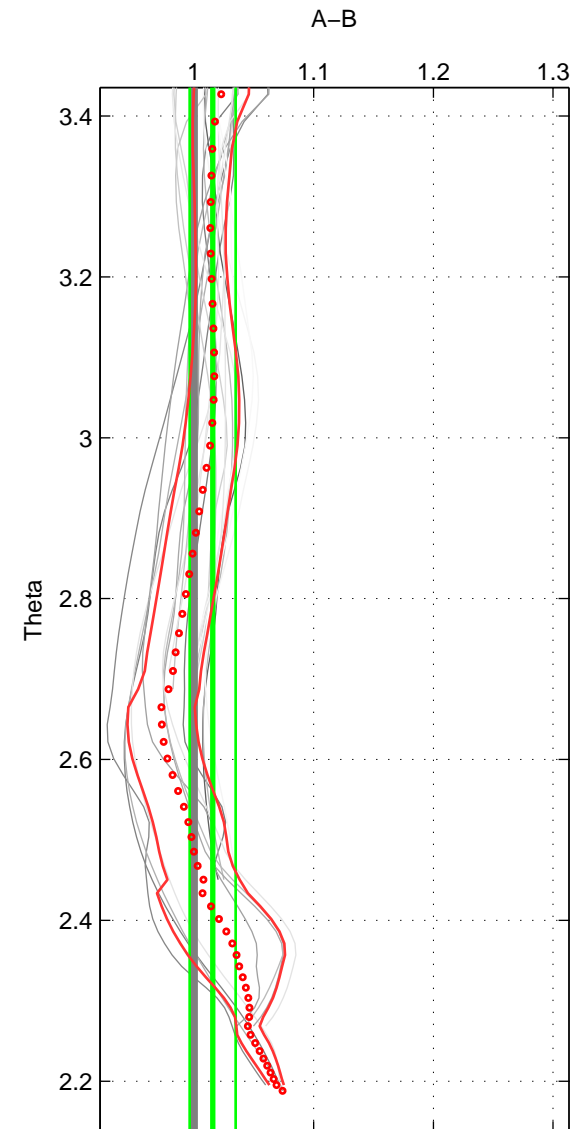

Cruise A (red). Date: Aug 2012 Cruisename: 281-45CE20120105

Cruise B (blue). Date: Jul 1990 Cruisename: 295-64TR19900701

*** "Favourite" values are means of spaces 1 2.

	Offset	O.StDev	Ratio	R.Stdev	Rating
SIGMA:	0.492	0.334	1.027	0.019	4
THETA:	0.282	0.348	1.016	0.019	4
DEPTH:	0.634	0.424	1.037	0.025	3
FAV.:	0.387	0.341	1.022	0.019	4

Profiles of A: 5
 Profiles of B: 4
 Diff profs : 20
 WMoffset (A-B): 0.49228
 WMoffset stdev: 0.3336
 WMratio (A/B): 1.0274
 WMratio stdev: 0.018571

Quality (1-5): 4

Profiles of A: 5
 Profiles of B: 4
 Diff profs : 20
 WMoffset (A-B): 0.28197
 WMoffset stdev: 0.34846
 WMratio (A/B): 1.0157
 WMratio stdev: 0.019235

Quality (1-5): 4

Profiles of A: 5
 Profiles of B: 4
 Diff profs : 20
 WMoffset (A-B): 0.63388
 WMoffset stdev: 0.42423
 WMratio (A/B): 1.0371
 WMratio stdev: 0.025061

Quality (1-5): 3