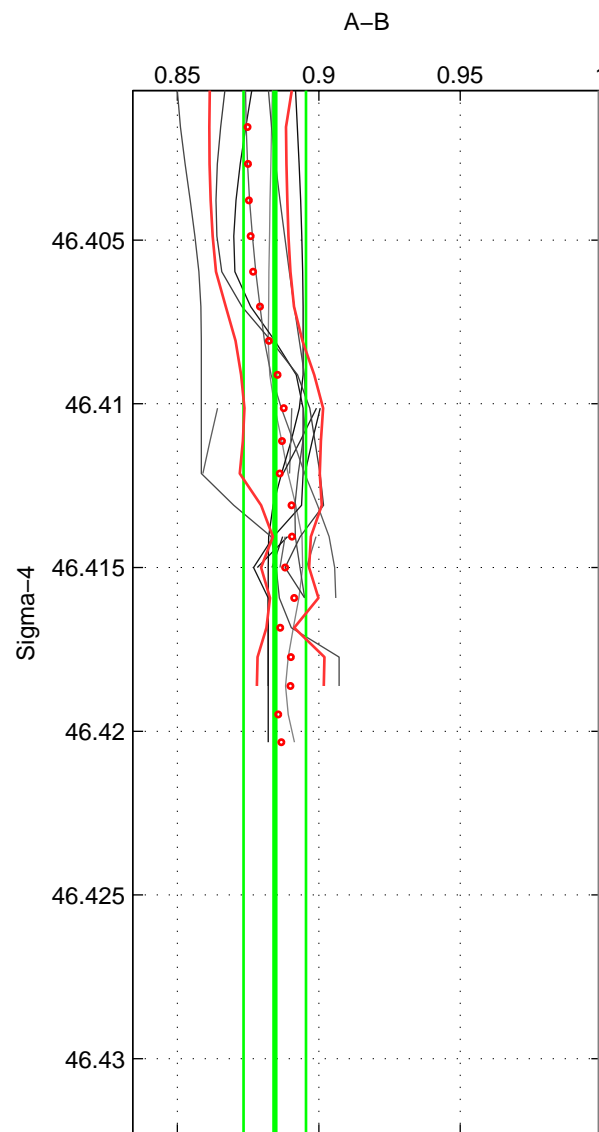

Cruise A (red). Date: Sep 1980 Cruisename: 111-77YM19800811

Cruise B (blue). Date: Jul 1981 Cruisename: 220-316N19810401

*** "Favourite" values are means of spaces 1 2.

	Offset	O.StDev	Ratio	R.Stdev	Rating
SIGMA:	-1.669	0.176	0.884	0.011	3
THETA:	-1.603	0.112	0.889	0.007	3
DEPTH:	-1.641	0.141	0.886	0.009	2
FAV. :	-1.636	0.144	0.887	0.009	3

Profiles of A: 3
 Profiles of B: 4
 Diff profs : 11
 WMoffset (A-B): -1.6687
 WMoffset stdev: 0.17635
 WMratio (A/B): 0.88445
 WMratio stdev: 0.011052

Quality (1-5): 3

Profiles of A: 3
 Profiles of B: 4
 Diff profs : 11
 WMoffset (A-B): -1.6034
 WMoffset stdev: 0.11174
 WMratio (A/B): 0.88877
 WMratio stdev: 0.0071028

Quality (1-5): 3

Profiles of A: 3
 Profiles of B: 4
 Diff profs : 11
 WMoffset (A-B): -1.6405
 WMoffset stdev: 0.14059
 WMratio (A/B): 0.88647
 WMratio stdev: 0.0087657

Quality (1-5): 2

Please note that statistics are bad.