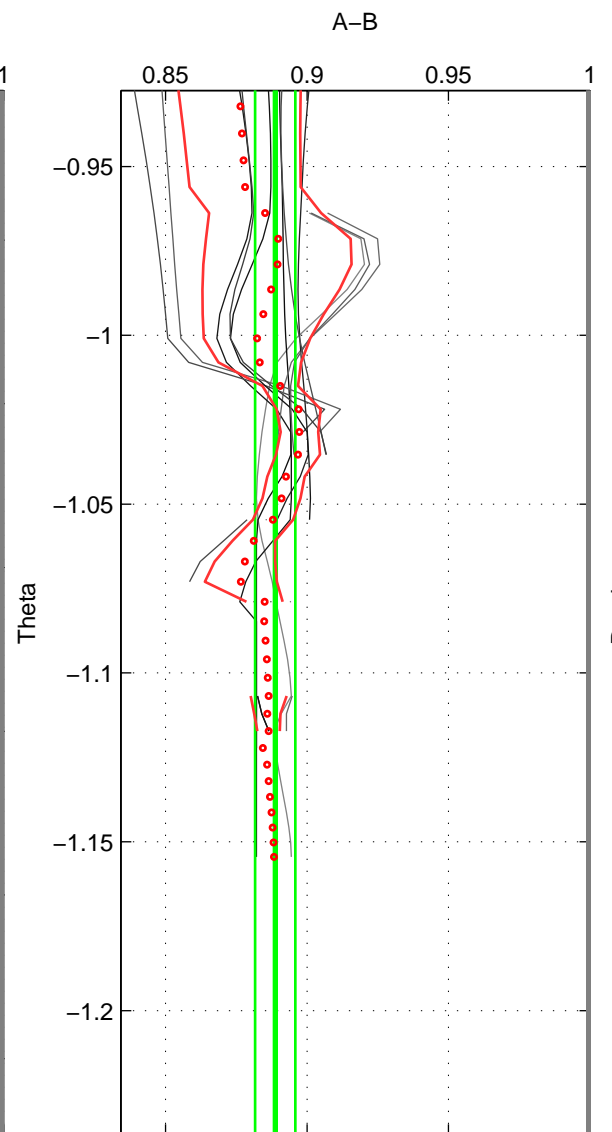

Cruise A (red). Date: Sep 1980 Cruisename: 111-77YM19800811

Cruise B (blue). Date: Jul 1981 Cruisename: 220-316N19810401

*** "Favourite" values are means of spaces 1 2.

	Offset	O.StDev	Ratio	R.Stdev	Rating
SIGMA:	-1.669	0.176	0.884	0.011	3
THETA:	-1.603	0.112	0.889	0.007	3
DEPTH:	-1.641	0.141	0.886	0.009	2
FAV. :	-1.636	0.144	0.887	0.009	3

Profiles of A: 3
 Profiles of B: 4
 Diff profs : 11
 WMoffset (A-B): -1.6687
 WMoffset stdev: 0.17635
 WMratio (A/B): 0.88445
 WMratio stdev: 0.011052

Quality (1-5): 3

Profiles of A: 3
 Profiles of B: 4
 Diff profs : 11
 WMoffset (A-B): -1.6034
 WMoffset stdev: 0.11174
 WMratio (A/B): 0.88877
 WMratio stdev: 0.0071028

Quality (1-5): 3

Profiles of A: 3
 Profiles of B: 4
 Diff profs : 11
 WMoffset (A-B): -1.6405
 WMoffset stdev: 0.14059
 WMratio (A/B): 0.88647
 WMratio stdev: 0.0087657

Quality (1-5): 2

Please note that statistics are bad.