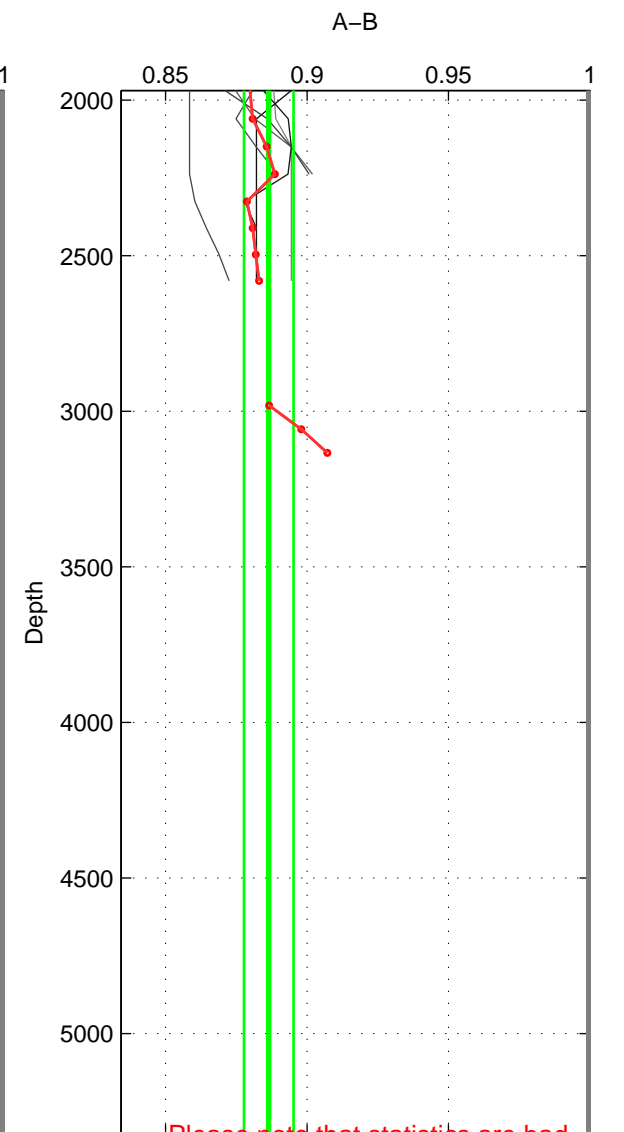

Cruise A (red). Date: Sep 1980 Cruisename: 111-77YM19800811

Cruise B (blue). Date: Jul 1981 Cruisename: 220-316N19810401

*** "Favourite" values are means of spaces 1 2.

	Offset	O.StDev	Ratio	R.Stdev	Rating
SIGMA:	-1.669	0.176	0.884	0.011	3
THETA:	-1.603	0.112	0.889	0.007	3
DEPTH:	-1.641	0.141	0.886	0.009	2
FAV. :	-1.636	0.144	0.887	0.009	3

Profiles of A: 3
 Profiles of B: 4
 Diff profs : 11
 WMoffset (A-B): -1.6687
 WMoffset stdev: 0.17635
 WMratio (A/B): 0.88445
 WMratio stdev: 0.011052

Quality (1-5): 3

Profiles of A: 3
 Profiles of B: 4
 Diff profs : 11
 WMoffset (A-B): -1.6034
 WMoffset stdev: 0.11174
 WMratio (A/B): 0.88877
 WMratio stdev: 0.0071028

Quality (1-5): 3

Profiles of A: 3
 Profiles of B: 4
 Diff profs : 11
 WMoffset (A-B): -1.6405
 WMoffset stdev: 0.14059
 WMratio (A/B): 0.88647
 WMratio stdev: 0.0087657

Quality (1-5): 2

Please note that statistics are bad.