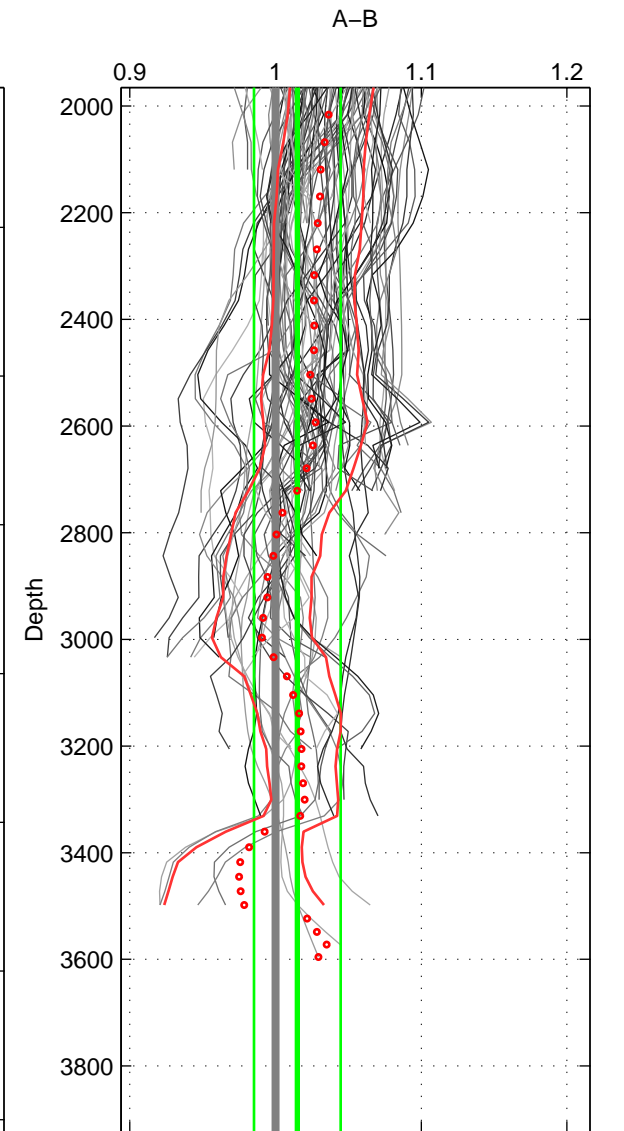

Cruise A (red). Date: Jun 2006 Cruisename: 135-06MM20060523

Cruise B (blue). Date: Jul 1990 Cruisename: 295-64TR19900701

\*\*\* "Favourite" values are means of spaces 1 2 3.

	Offset	O.StDev	Ratio	R.Stdev	Rating
SIGMA:	0.467	0.471	1.026	0.026	4
THETA:	0.501	0.428	1.027	0.023	4
DEPTH:	0.275	0.528	1.015	0.030	4
FAV.:	0.414	0.476	1.023	0.026	4

Profiles of A: 26  
 Profiles of B: 15  
 Diff profs : 100  
 WMoffset (A-B): 0.46735  
 WMoffset stdev: 0.47103  
 WMratio (A/B): 1.0259  
 WMratio stdev: 0.026145

Quality (1-5): 4

Profiles of A: 26  
 Profiles of B: 15  
 Diff profs : 100  
 WMoffset (A-B): 0.50062  
 WMoffset stdev: 0.42823  
 WMratio (A/B): 1.027  
 WMratio stdev: 0.022671

Quality (1-5): 4

Profiles of A: 26  
 Profiles of B: 15  
 Diff profs : 100  
 WMoffset (A-B): 0.27502  
 WMoffset stdev: 0.52821  
 WMratio (A/B): 1.015  
 WMratio stdev: 0.029763

Quality (1-5): 4