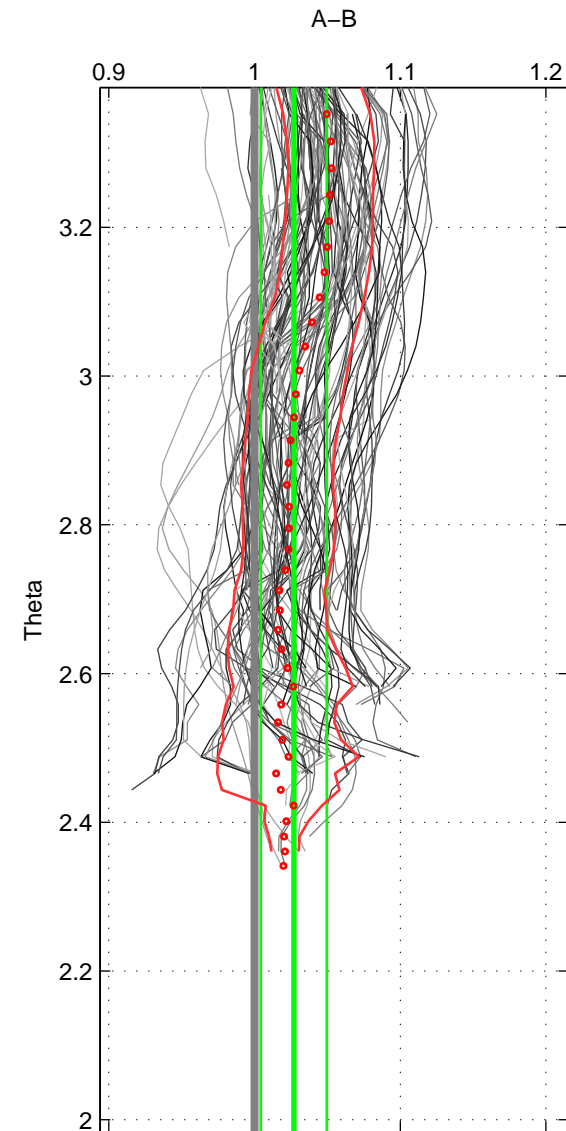

Cruise A (red). Date: Jun 2006 Cruisename: 135-06MM20060523

Cruise B (blue). Date: Jul 1990 Cruisename: 295-64TR19900701

\*\*\* "Favourite" values are means of spaces 1 2 3.

	Offset	O.StDev	Ratio	R.Stdev	Rating
SIGMA:	0.467	0.471	1.026	0.026	4
THETA:	0.501	0.428	1.027	0.023	4
DEPTH:	0.275	0.528	1.015	0.030	4
FAV.:	0.414	0.476	1.023	0.026	4

Profiles of A: 26  
 Profiles of B: 15  
 Diff profs : 100  
 WMoffset (A-B): 0.46735  
 WMoffset stdev: 0.47103  
 WMratio (A/B): 1.0259  
 WMratio stdev: 0.026145

Quality (1-5): 4

Profiles of A: 26  
 Profiles of B: 15  
 Diff profs : 100  
 WMoffset (A-B): 0.50062  
 WMoffset stdev: 0.42823  
 WMratio (A/B): 1.027  
 WMratio stdev: 0.022671

Quality (1-5): 4

Profiles of A: 26  
 Profiles of B: 15  
 Diff profs : 100  
 WMoffset (A-B): 0.27502  
 WMoffset stdev: 0.52821  
 WMratio (A/B): 1.015  
 WMratio stdev: 0.029763

Quality (1-5): 4