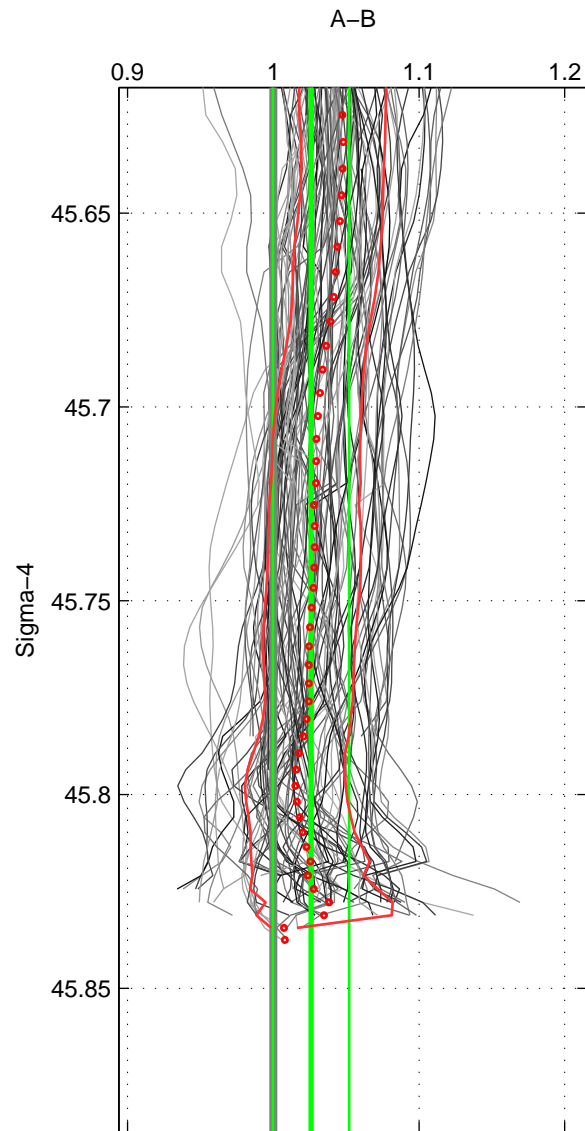

Cruise A (red). Date: Jun 2006 Cruisename: 135-06MM20060523

Cruise B (blue). Date: Jul 1990 Cruisename: 295-64TR19900701

\*\*\* "Favourite" values are means of spaces 1 2 3.

	Offset	O.StDev	Ratio	R.Stdev	Rating
SIGMA:	0.467	0.471	1.026	0.026	4
THETA:	0.501	0.428	1.027	0.023	4
DEPTH:	0.275	0.528	1.015	0.030	4
FAV.:	0.414	0.476	1.023	0.026	4

Profiles of A: 26  
 Profiles of B: 15  
 Diff profs : 100  
 WMoffset (A-B): 0.46735  
 WMoffset stdev: 0.47103  
 WMratio (A/B): 1.0259  
 WMratio stdev: 0.026145

Quality (1-5): 4

Profiles of A: 26  
 Profiles of B: 15  
 Diff profs : 100  
 WMoffset (A-B): 0.50062  
 WMoffset stdev: 0.42823  
 WMratio (A/B): 1.027  
 WMratio stdev: 0.022671

Quality (1-5): 4

Profiles of A: 26  
 Profiles of B: 15  
 Diff profs : 100  
 WMoffset (A-B): 0.27502  
 WMoffset stdev: 0.52821  
 WMratio (A/B): 1.015  
 WMratio stdev: 0.029763

Quality (1-5): 4