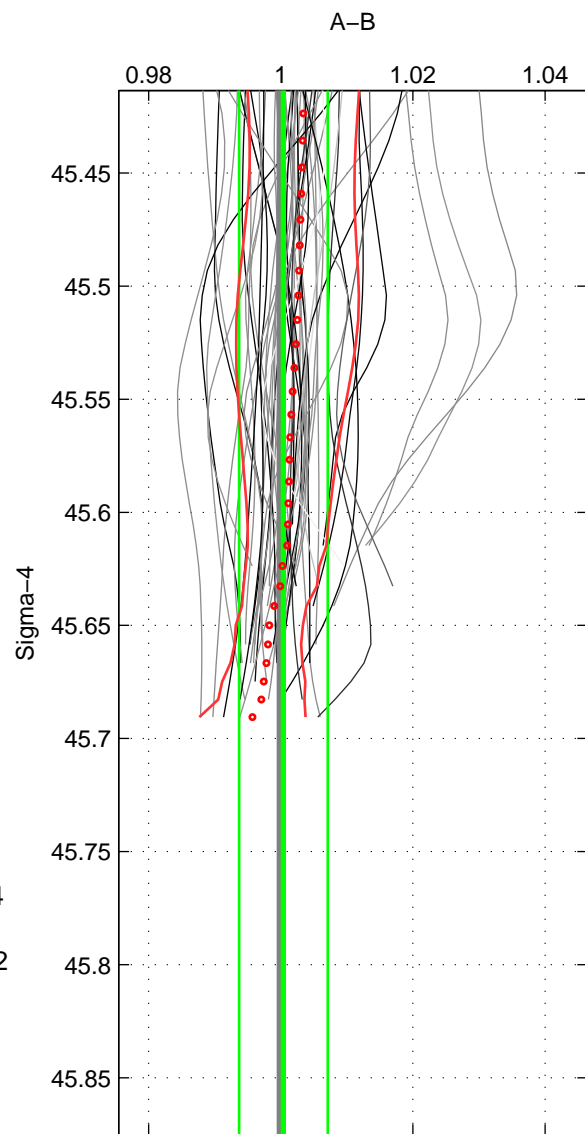

Cruise A (red). Date: Aug 2008 Cruisename: 679-49UF20080804

Cruise B (blue). Date: Feb 2008 Cruisename: 717-49UP20080122

\*\*\* "Favourite" values are means of spaces 1 2.

	Offset	O.StDev	Ratio	R.Stdev	Rating
SIGMA:	0.014	0.262	1.000	0.007	5
THETA:	0.034	0.310	1.001	0.008	5
DEPTH:	0.011	0.033	1.000	0.001	3
FAV.:	0.024	0.286	1.001	0.007	5

Profiles of A: 32  
 Profiles of B: 17  
 Diff profs : 51  
 WMoffset (A-B): 0.014334  
 WMoffset stdev: 0.26155  
 WMratio (A/B): 1.0004  
 WMratio stdev: 0.006704

Quality (1-5): 5

Profiles of A: 32  
 Profiles of B: 17  
 Diff profs : 51  
 WMoffset (A-B): 0.033758  
 WMoffset stdev: 0.30966  
 WMratio (A/B): 1.0009  
 WMratio stdev: 0.007887

Quality (1-5): 5

Profiles of A: 32  
 Profiles of B: 17  
 Diff profs : 51  
 WMoffset (A-B): 0.01097  
 WMoffset stdev: 0.032688  
 WMratio (A/B): 1.0003  
 WMratio stdev: 0.00082459

Quality (1-5): 3

Please note that statistics are bad.