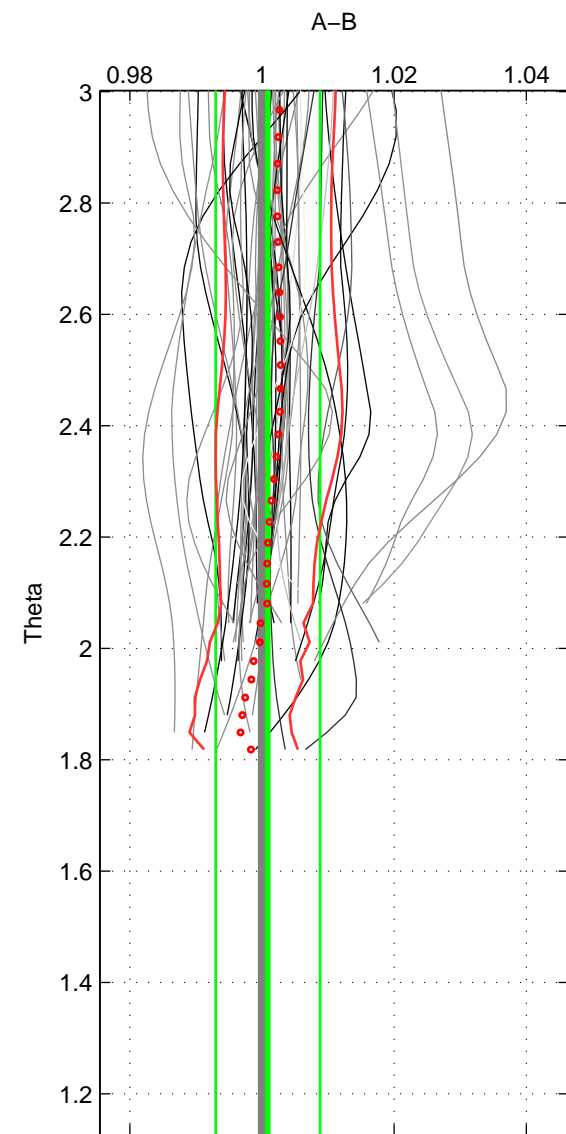

Cruise A (red). Date: Aug 2008 Cruisename: 679-49UF20080804

Cruise B (blue). Date: Feb 2008 Cruisename: 717-49UP20080122

\*\*\* "Favourite" values are means of spaces 1 2.

	Offset	O.StDev	Ratio	R.Stdev	Rating
SIGMA:	0.014	0.262	1.000	0.007	5
THETA:	0.034	0.310	1.001	0.008	5
DEPTH:	0.011	0.033	1.000	0.001	3
FAV.:	0.024	0.286	1.001	0.007	5

Profiles of A: 32  
 Profiles of B: 17  
 Diff profs : 51  
 WMoffset (A-B): 0.014334  
 WMoffset stdev: 0.26155  
 WMratio (A/B): 1.0004  
 WMratio stdev: 0.006704

Quality (1-5): 5

Profiles of A: 32  
 Profiles of B: 17  
 Diff profs : 51  
 WMoffset (A-B): 0.033758  
 WMoffset stdev: 0.30966  
 WMratio (A/B): 1.0009  
 WMratio stdev: 0.007887

Quality (1-5): 5

Profiles of A: 32  
 Profiles of B: 17  
 Diff profs : 51  
 WMoffset (A-B): 0.01097  
 WMoffset stdev: 0.032688  
 WMratio (A/B): 1.0003  
 WMratio stdev: 0.00082459

Quality (1-5): 3

Please note that statistics are bad.