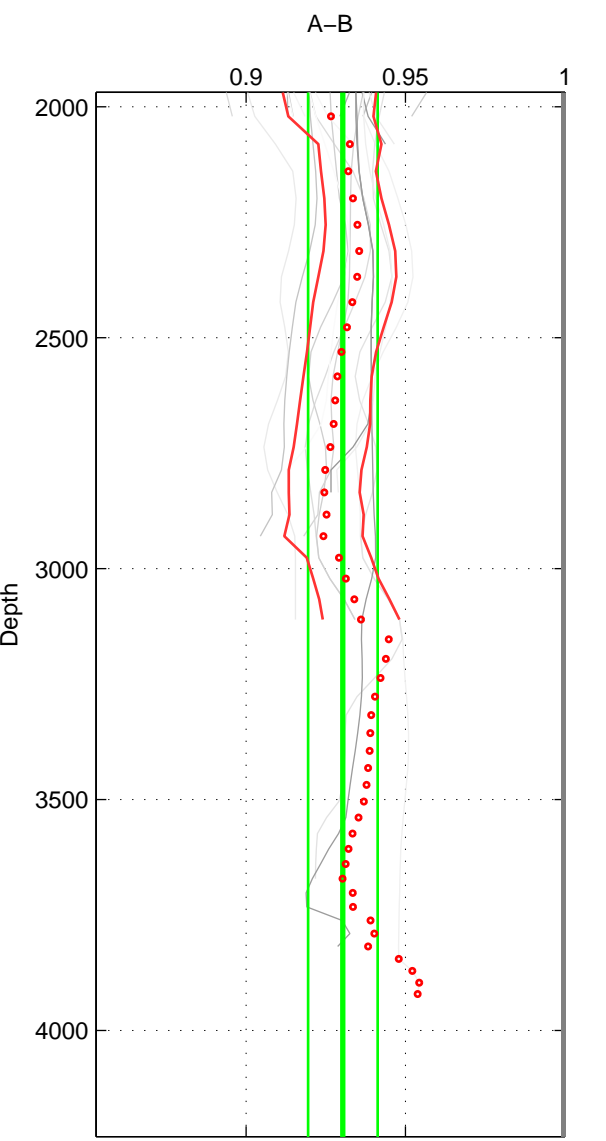

Cruise A (red). Date: Aug 1996 Cruisename: 5-06AQ19960712

Cruise B (blue). Date: Sep 2005 Cruisename: 110-77DN20050819

*** "Favourite" values are those of space 3.

	Offset	O.StDev	Ratio	R.Stdev	Rating
SIGMA:	-1.139	0.066	0.923	0.004	2
THETA:	-1.635	0.089	0.890	0.006	2
DEPTH:	-1.031	0.168	0.930	0.011	3
FAV. :	-1.031	0.168	0.930	0.011	3

Please note that statistics are bad.

Profiles of A: 8
 Profiles of B: 4
 Diff profs : 23
 WMoffset (A-B): -1.139
 WMoffset stdev: 0.06609
 WMratio (A/B): 0.92297
 WMratio stdev: 0.0040965

Quality (1-5): 2

Please note that statistics are bad.

Profiles of A: 8
 Profiles of B: 4
 Diff profs : 23
 WMoffset (A-B): -1.6354
 WMoffset stdev: 0.088982
 WMratio (A/B): 0.88952
 WMratio stdev: 0.006206

Quality (1-5): 2

Profiles of A: 8
 Profiles of B: 4
 Diff profs : 23
 WMoffset (A-B): -1.0308
 WMoffset stdev: 0.1681
 WMratio (A/B): 0.93034
 WMratio stdev: 0.010921

Quality (1-5): 3