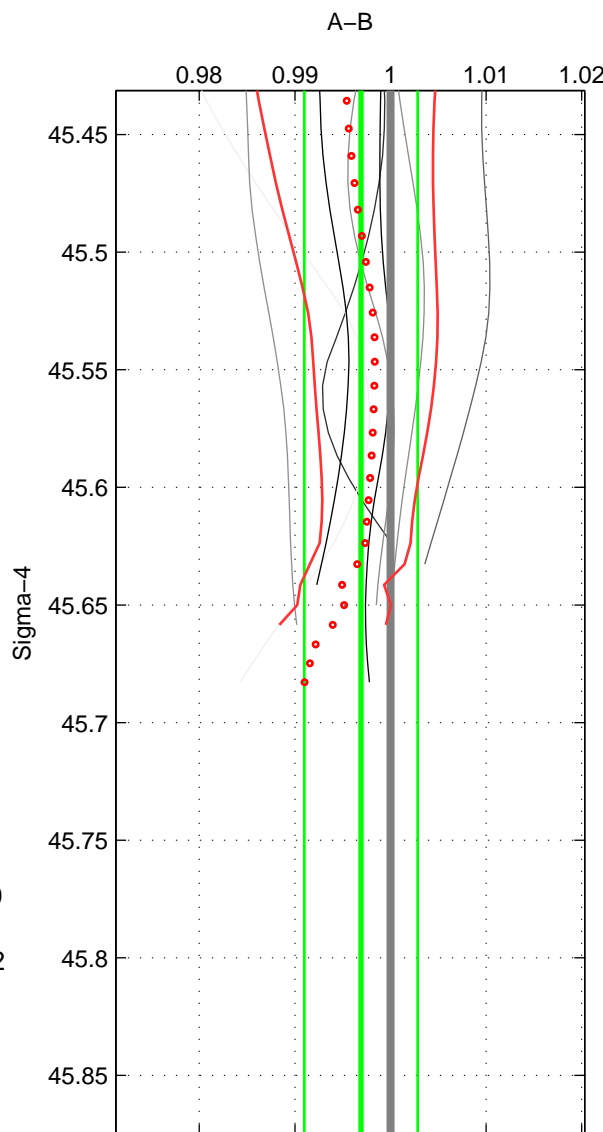

Cruise A (red). Date: May 2000 Cruisename: 530-49FA20000509

Cruise B (blue). Date: Feb 2008 Cruisename: 717-49UP20080122

\*\*\* "Favourite" values are means of spaces 1 2.

	Offset	O.StDev	Ratio	R.Stdev	Rating
SIGMA:	-0.120	0.231	0.997	0.006	4
THETA:	-0.069	0.219	0.998	0.006	4
DEPTH:	-0.043	0.058	0.999	0.001	3
FAV. :	-0.095	0.225	0.998	0.006	4

Profiles of A: 6  
 Profiles of B: 17  
 Diff profs : 8  
 WMoffset (A-B): -0.11981  
 WMoffset stdev: 0.23076  
 WMratio (A/B): 0.99692  
 WMratio stdev: 0.0059312

Quality (1-5): 4

Profiles of A: 7  
 Profiles of B: 17  
 Diff profs : 10  
 WMoffset (A-B): -0.069363  
 WMoffset stdev: 0.21903  
 WMratio (A/B): 0.99821  
 WMratio stdev: 0.0056208

Quality (1-5): 4

Profiles of A: 7  
 Profiles of B: 17  
 Diff profs : 10  
 WMoffset (A-B): -0.043232  
 WMoffset stdev: 0.057529  
 WMratio (A/B): 0.99886  
 WMratio stdev: 0.0014805

Quality (1-5): 3

Please note that statistics are bad.