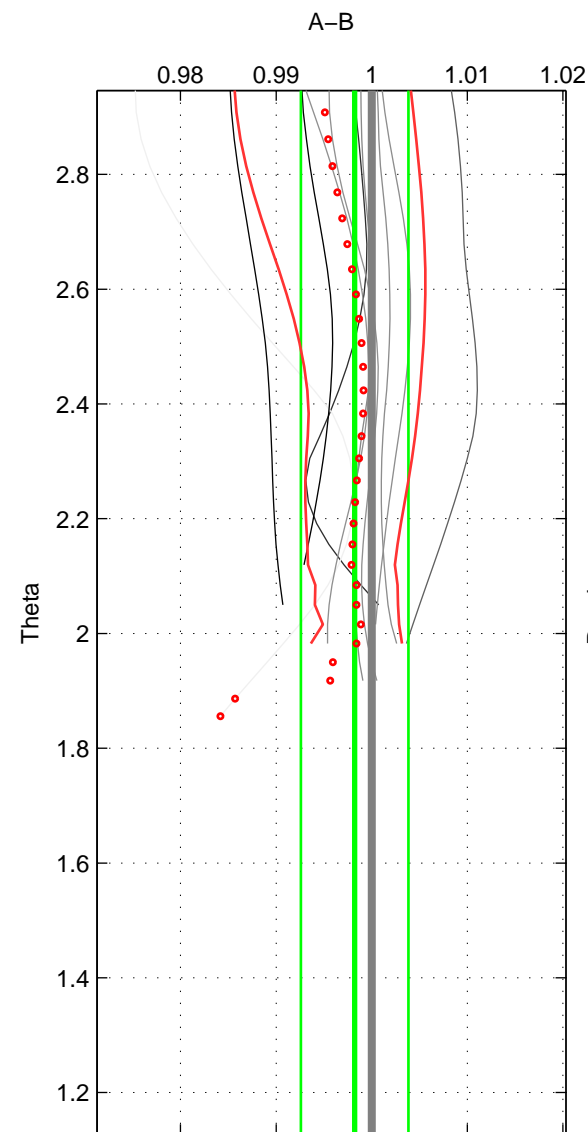

Cruise A (red). Date: May 2000 Cruisename: 530-49FA20000509

Cruise B (blue). Date: Feb 2008 Cruisename: 717-49UP20080122

\*\*\* "Favourite" values are means of spaces 1 2.

	Offset	O.StDev	Ratio	R.Stdev	Rating
SIGMA:	-0.120	0.231	0.997	0.006	4
THETA:	-0.069	0.219	0.998	0.006	4
DEPTH:	-0.043	0.058	0.999	0.001	3
FAV. :	-0.095	0.225	0.998	0.006	4

Profiles of A: 6  
 Profiles of B: 17  
 Diff profs : 8  
 WMoffset (A-B): -0.11981  
 WMoffset stdev: 0.23076  
 WMratio (A/B): 0.99692  
 WMratio stdev: 0.0059312

Quality (1-5): 4

Profiles of A: 7  
 Profiles of B: 17  
 Diff profs : 10  
 WMoffset (A-B): -0.069363  
 WMoffset stdev: 0.21903  
 WMratio (A/B): 0.99821  
 WMratio stdev: 0.0056208

Quality (1-5): 4

Profiles of A: 7  
 Profiles of B: 17  
 Diff profs : 10  
 WMoffset (A-B): -0.043232  
 WMoffset stdev: 0.057529  
 WMratio (A/B): 0.99886  
 WMratio stdev: 0.0014805

Quality (1-5): 3

Please note that statistics are bad.