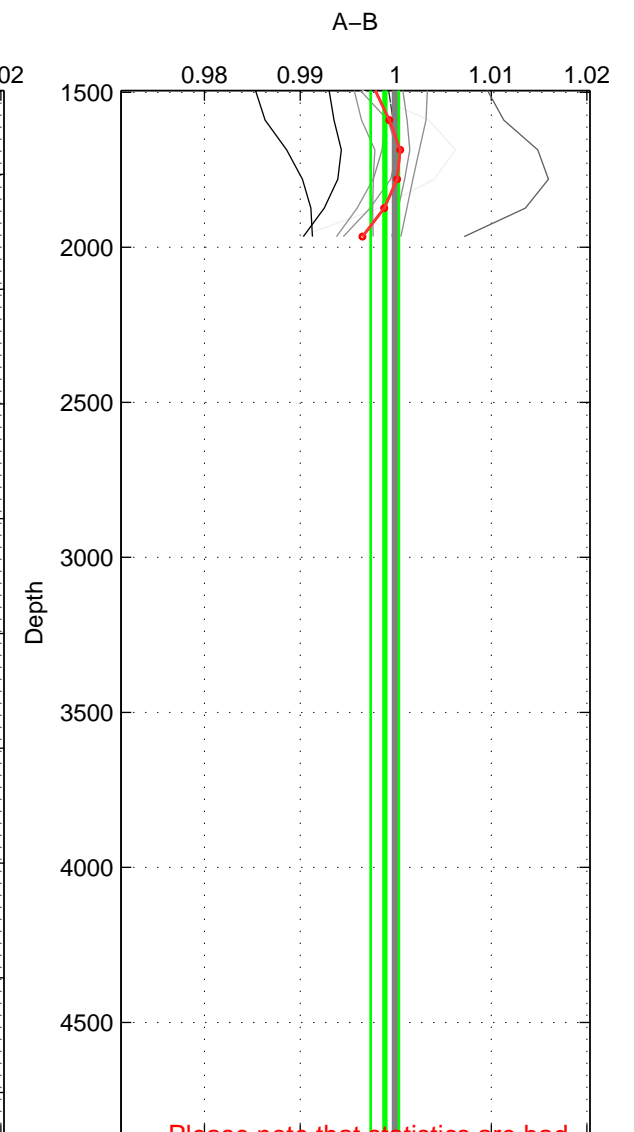

Cruise A (red). Date: May 2000 Cruisename: 530-49FA20000509

Cruise B (blue). Date: Feb 2008 Cruisename: 717-49UP20080122

\*\*\* "Favourite" values are means of spaces 1 2.

	Offset	O.StDev	Ratio	R.Stdev	Rating
SIGMA:	-0.120	0.231	0.997	0.006	4
THETA:	-0.069	0.219	0.998	0.006	4
DEPTH:	-0.043	0.058	0.999	0.001	3
FAV. :	-0.095	0.225	0.998	0.006	4

Profiles of A: 6  
 Profiles of B: 17  
 Diff profs : 8  
 WMoffset (A-B): -0.11981  
 WMoffset stdev: 0.23076  
 WMratio (A/B): 0.99692  
 WMratio stdev: 0.0059312

Quality (1-5): 4

Profiles of A: 7  
 Profiles of B: 17  
 Diff profs : 10  
 WMoffset (A-B): -0.069363  
 WMoffset stdev: 0.21903  
 WMratio (A/B): 0.99821  
 WMratio stdev: 0.0056208

Quality (1-5): 4

Profiles of A: 7  
 Profiles of B: 17  
 Diff profs : 10  
 WMoffset (A-B): -0.043232  
 WMoffset stdev: 0.057529  
 WMratio (A/B): 0.99886  
 WMratio stdev: 0.0014805

Quality (1-5): 3

Please note that statistics are bad.