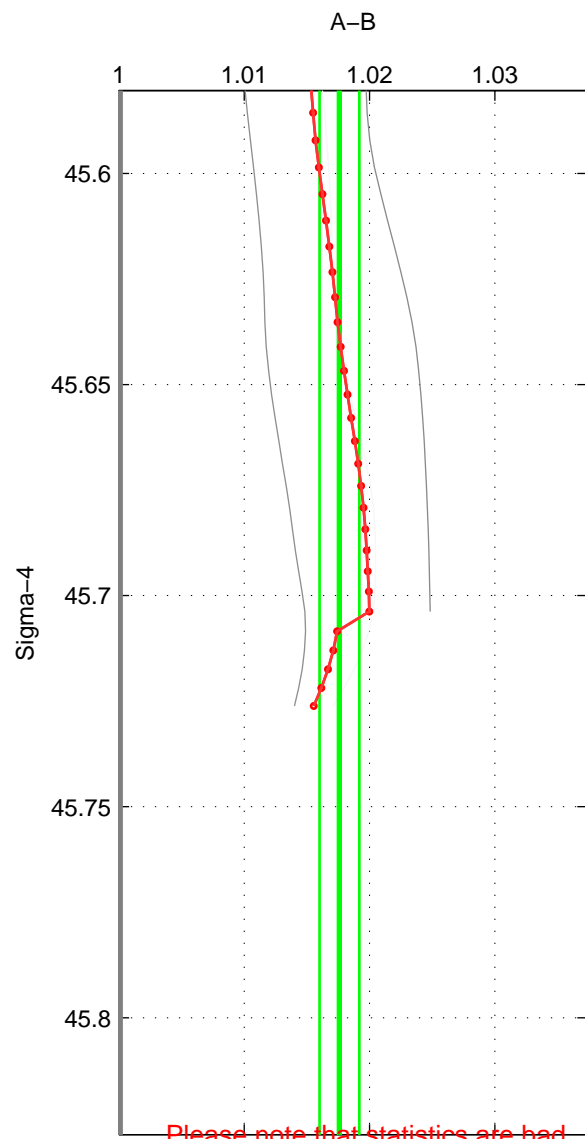

Cruise A (red). Date: Apr 2004 Cruisename: 600-49NZ20040327

Cruise B (blue). Date: Jun 1997 Cruisename: 681-49UP19970530

\*\*\* "Favourite" values are means of spaces 1 2 3.

	Offset	O.StDev	Ratio	R.Stdev	Rating
SIGMA:	0.719	0.059	1.018	0.002	1
THETA:	0.718	0.074	1.018	0.002	1
DEPTH:	1.151	0.036	1.028	0.001	1
FAV.:	0.863	0.056	1.021	0.002	1

Please note that statistics are bad.

Profiles of A: 3  
 Profiles of B: 3  
 Diff profs : 3  
 WMoffset (A-B): 0.71861  
 WMoffset stdev: 0.058695  
 WMratio (A/B): 1.0176  
 WMratio stdev: 0.0015861

Quality (1-5): 1

Please note that statistics are bad.

Profiles of A: 3  
 Profiles of B: 3  
 Diff profs : 3  
 WMoffset (A-B): 0.71816  
 WMoffset stdev: 0.074097  
 WMratio (A/B): 1.0176  
 WMratio stdev: 0.0019501

Quality (1-5): 1

Please note that statistics are bad.

Profiles of A: 3  
 Profiles of B: 3  
 Diff profs : 3  
 WMoffset (A-B): 1.151  
 WMoffset stdev: 0.036038  
 WMratio (A/B): 1.0283  
 WMratio stdev: 0.0011087

Quality (1-5): 1