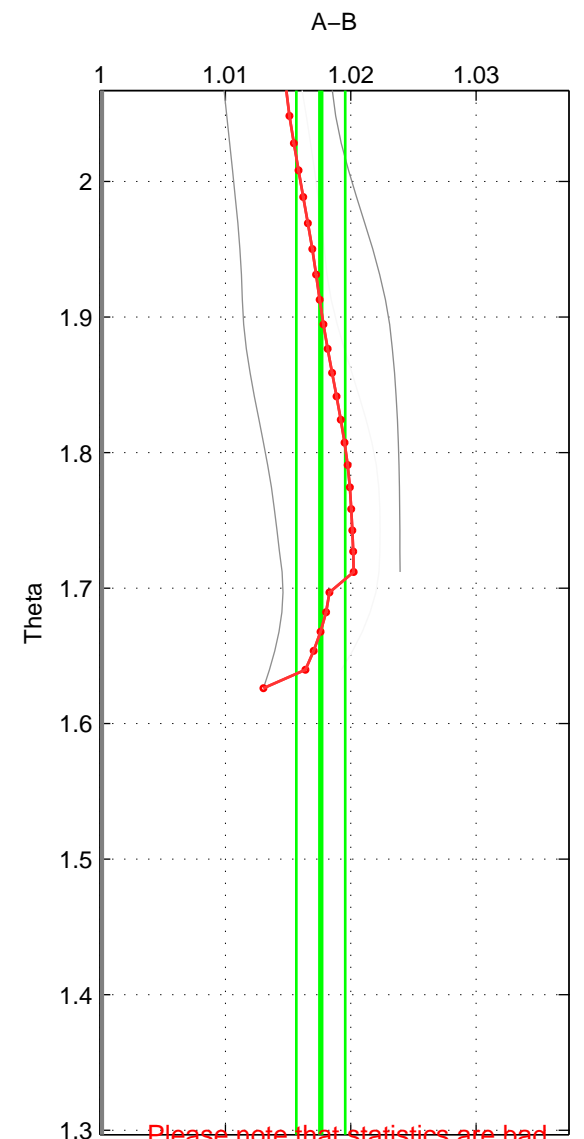

Cruise A (red). Date: Apr 2004 Cruisename: 600-49NZ20040327

Cruise B (blue). Date: Jun 1997 Cruisename: 681-49UP19970530

\*\*\* "Favourite" values are means of spaces 1 2 3.

	Offset	O.StDev	Ratio	R.Stdev	Rating
SIGMA:	0.719	0.059	1.018	0.002	1
THETA:	0.718	0.074	1.018	0.002	1
DEPTH:	1.151	0.036	1.028	0.001	1
FAV.:	0.863	0.056	1.021	0.002	1

Please note that statistics are bad.

Profiles of A: 3  
 Profiles of B: 3  
 Diff profs : 3  
 WMoffset (A-B): 0.71861  
 WMoffset stdev: 0.058695  
 WMratio (A/B): 1.0176  
 WMratio stdev: 0.0015861

Quality (1-5): 1

Please note that statistics are bad.

Profiles of A: 3  
 Profiles of B: 3  
 Diff profs : 3  
 WMoffset (A-B): 0.71816  
 WMoffset stdev: 0.074097  
 WMratio (A/B): 1.0176  
 WMratio stdev: 0.0019501

Quality (1-5): 1

Please note that statistics are bad.

Profiles of A: 3  
 Profiles of B: 3  
 Diff profs : 3  
 WMoffset (A-B): 1.151  
 WMoffset stdev: 0.036038  
 WMratio (A/B): 1.0283  
 WMratio stdev: 0.0011087

Quality (1-5): 1