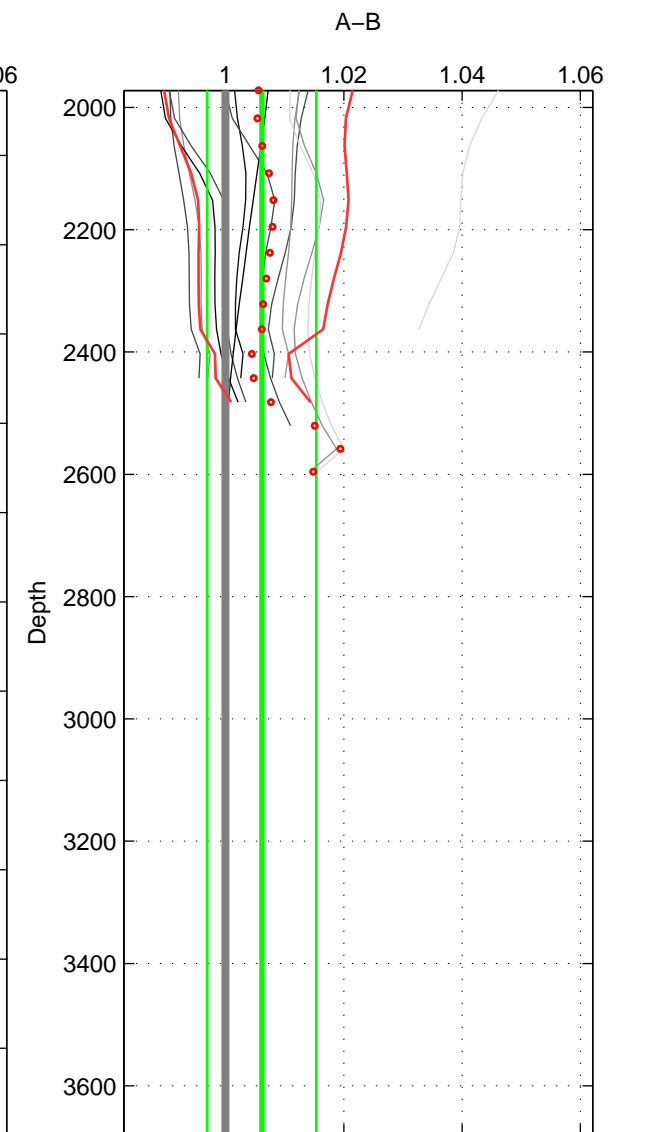

Cruise A (red). Date: Feb 2005 Cruisename: 126-06AQ20050122

Cruise B (blue). Date: Mar 2010 Cruisename: 256-33RO20100308

*** "Favourite" values are those of space 1.

	Offset	O.StDev	Ratio	R.Stdev	Rating
SIGMA:	0.075	0.172	1.002	0.005	4
THETA:	0.077	0.166	1.002	0.005	3
DEPTH:	0.198	0.299	1.006	0.009	3
FAV.:	0.075	0.172	1.002	0.005	4

Profiles of A: 3
 Profiles of B: 6
 Diff profs : 12
 WMoffset (A-B): 0.074975
 WMoffset stdev: 0.17205
 WMratio (A/B): 1.0023
 WMratio stdev: 0.0052775

Quality (1-5): 4

Profiles of A: 3
 Profiles of B: 6
 Diff profs : 12
 WMoffset (A-B): 0.076803
 WMoffset stdev: 0.16579
 WMratio (A/B): 1.0023
 WMratio stdev: 0.0050905

Quality (1-5): 3

Profiles of A: 3
 Profiles of B: 6
 Diff profs : 12
 WMoffset (A-B): 0.19835
 WMoffset stdev: 0.29879
 WMratio (A/B): 1.0061
 WMratio stdev: 0.0092225

Quality (1-5): 3