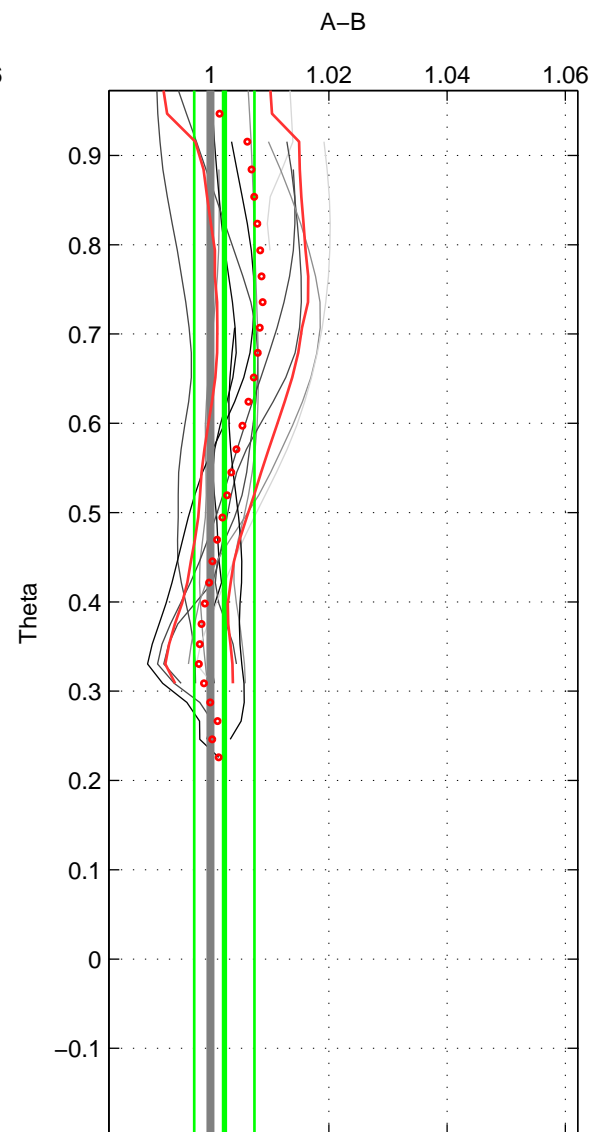

Cruise A (red). Date: Feb 2005 Cruisename: 126-06AQ20050122

Cruise B (blue). Date: Mar 2010 Cruisename: 256-33RO20100308

*** "Favourite" values are those of space 1.

	Offset	O.StDev	Ratio	R.Stdev	Rating
SIGMA:	0.075	0.172	1.002	0.005	4
THETA:	0.077	0.166	1.002	0.005	3
DEPTH:	0.198	0.299	1.006	0.009	3
FAV.:	0.075	0.172	1.002	0.005	4

Profiles of A: 3
 Profiles of B: 6
 Diff profs : 12
 WMoffset (A-B): 0.074975
 WMoffset stdev: 0.17205
 WMratio (A/B): 1.0023
 WMratio stdev: 0.0052775

Quality (1-5): 4

Profiles of A: 3
 Profiles of B: 6
 Diff profs : 12
 WMoffset (A-B): 0.076803
 WMoffset stdev: 0.16579
 WMratio (A/B): 1.0023
 WMratio stdev: 0.0050905

Quality (1-5): 3

Profiles of A: 3
 Profiles of B: 6
 Diff profs : 12
 WMoffset (A-B): 0.19835
 WMoffset stdev: 0.29879
 WMratio (A/B): 1.0061
 WMratio stdev: 0.0092225

Quality (1-5): 3