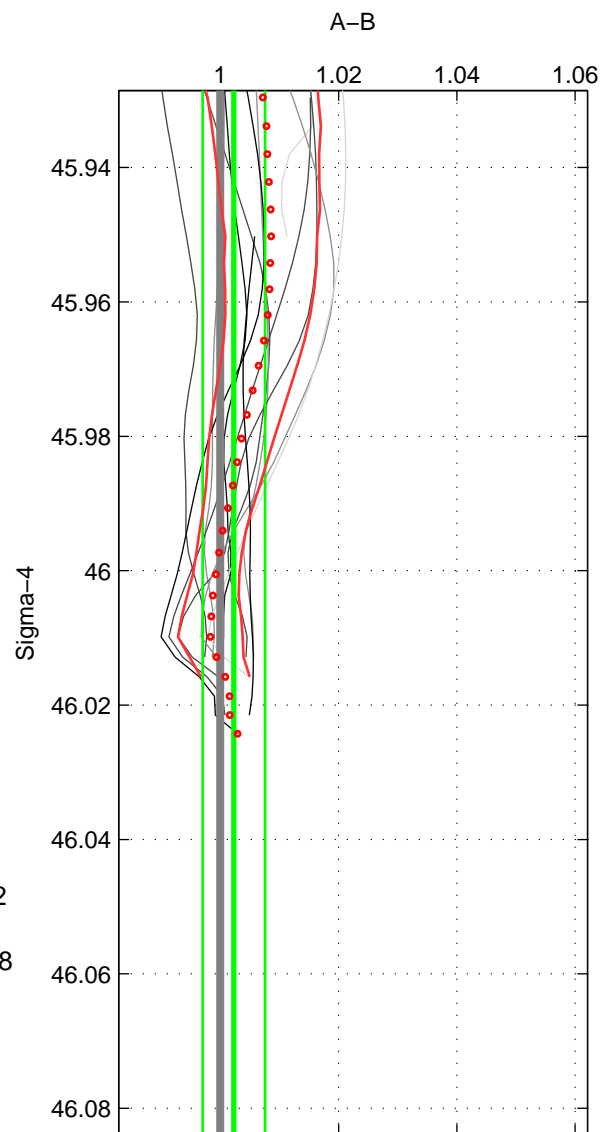

Cruise A (red). Date: Feb 2005 Cruisename: 126-06AQ20050122

Cruise B (blue). Date: Mar 2010 Cruisename: 256-33RO20100308

*** "Favourite" values are those of space 1.

	Offset	O.StDev	Ratio	R.Stdev	Rating
SIGMA:	0.075	0.172	1.002	0.005	4
THETA:	0.077	0.166	1.002	0.005	3
DEPTH:	0.198	0.299	1.006	0.009	3
FAV.:	0.075	0.172	1.002	0.005	4

Profiles of A: 3
 Profiles of B: 6
 Diff profs : 12
 WMoffset (A-B): 0.074975
 WMoffset stdev: 0.17205
 WMratio (A/B): 1.0023
 WMratio stdev: 0.0052775

Quality (1-5): 4

Profiles of A: 3
 Profiles of B: 6
 Diff profs : 12
 WMoffset (A-B): 0.076803
 WMoffset stdev: 0.16579
 WMratio (A/B): 1.0023
 WMratio stdev: 0.0050905

Quality (1-5): 3

Profiles of A: 3
 Profiles of B: 6
 Diff profs : 12
 WMoffset (A-B): 0.19835
 WMoffset stdev: 0.29879
 WMratio (A/B): 1.0061
 WMratio stdev: 0.0092225

Quality (1-5): 3