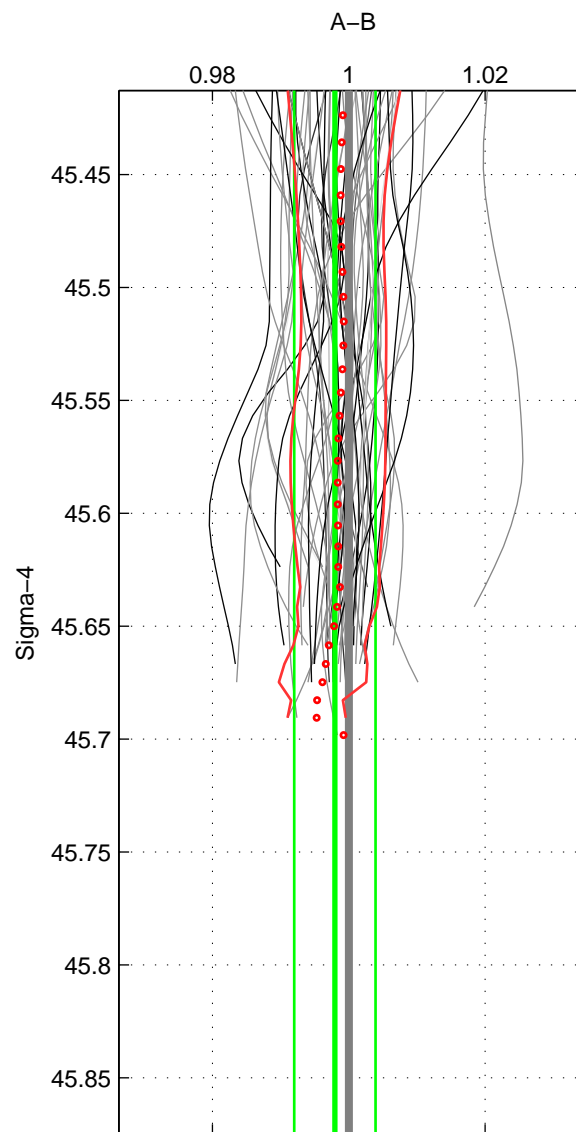

Cruise A (red). Date: Jan 2005 Cruisename: 667-49UF20050118

Cruise B (blue). Date: Feb 2008 Cruisename: 717-49UP20080122

*** "Favourite" values are means of spaces 1 2.

	Offset	O.StDev	Ratio	R.Stdev	Rating
SIGMA:	-0.082	0.234	0.998	0.006	5
THETA:	-0.048	0.185	0.999	0.005	5
DEPTH:	-0.125	0.026	0.997	0.001	3
FAV.:	-0.065	0.209	0.998	0.005	5

Profiles of A: 34
 Profiles of B: 19
 Diff profs : 53
 WMoffset (A-B): -0.081566
 WMoffset stdev: 0.23365
 WMratio (A/B): 0.99795
 WMratio stdev: 0.0059721

Quality (1-5): 5

Profiles of A: 34
 Profiles of B: 19
 Diff profs : 53
 WMoffset (A-B): -0.047533
 WMoffset stdev: 0.18514
 WMratio (A/B): 0.99879
 WMratio stdev: 0.0048047

Quality (1-5): 5

Profiles of A: 34
 Profiles of B: 19
 Diff profs : 53
 WMoffset (A-B): -0.12538
 WMoffset stdev: 0.025655
 WMratio (A/B): 0.99683
 WMratio stdev: 0.00066511

Quality (1-5): 3

Please note that statistics are bad.