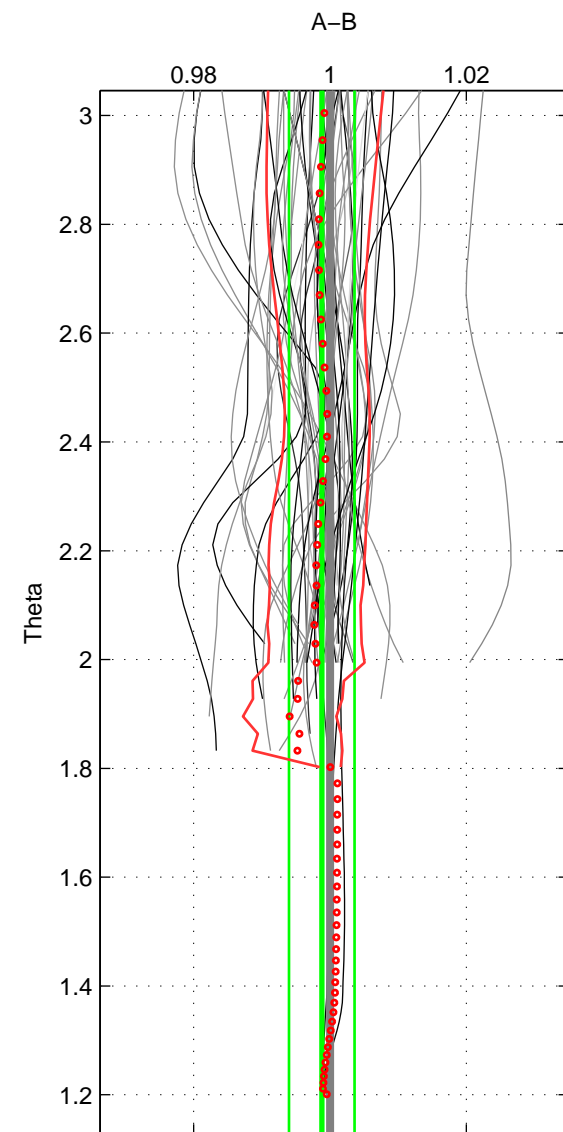

Cruise A (red). Date: Jan 2005 Cruisename: 667-49UF20050118

Cruise B (blue). Date: Feb 2008 Cruisename: 717-49UP20080122

*** "Favourite" values are means of spaces 1 2.

	Offset	O.StDev	Ratio	R.Stdev	Rating
SIGMA:	-0.082	0.234	0.998	0.006	5
THETA:	-0.048	0.185	0.999	0.005	5
DEPTH:	-0.125	0.026	0.997	0.001	3
FAV.:	-0.065	0.209	0.998	0.005	5

Profiles of A: 34
 Profiles of B: 19
 Diff profs : 53
 WMoffset (A-B): -0.081566
 WMoffset stdev: 0.23365
 WMratio (A/B): 0.99795
 WMratio stdev: 0.0059721

Quality (1-5): 5

Profiles of A: 34
 Profiles of B: 19
 Diff profs : 53
 WMoffset (A-B): -0.047533
 WMoffset stdev: 0.18514
 WMratio (A/B): 0.99879
 WMratio stdev: 0.0048047

Quality (1-5): 5

Profiles of A: 34
 Profiles of B: 19
 Diff profs : 53
 WMoffset (A-B): -0.12538
 WMoffset stdev: 0.025655
 WMratio (A/B): 0.99683
 WMratio stdev: 0.00066511

Quality (1-5): 3

Please note that statistics are bad.