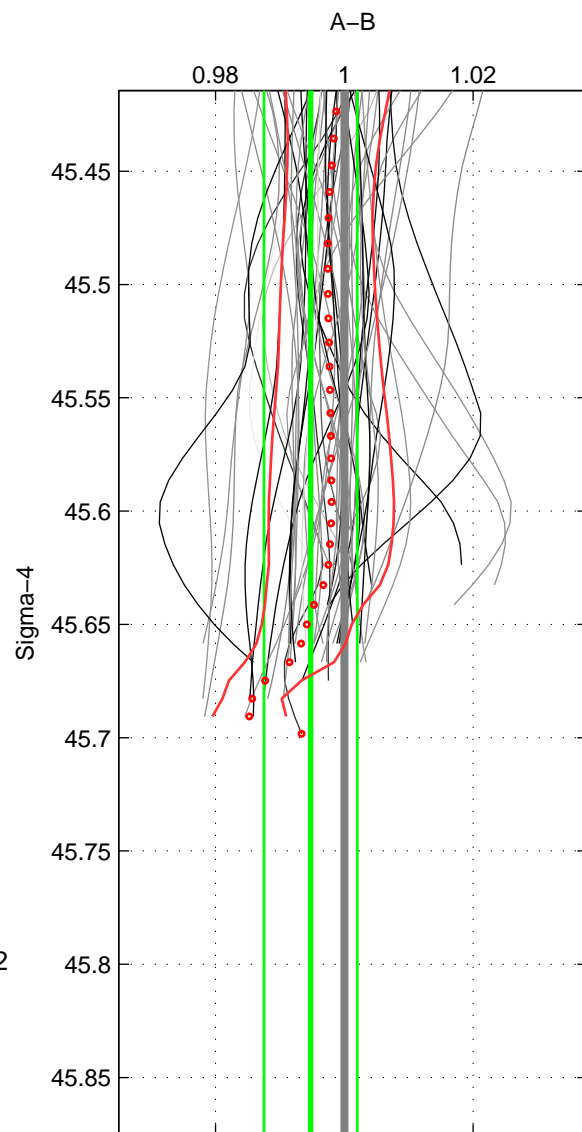

Cruise A (red). Date: Apr 2008 Cruisename: 677-49UF20080422

Cruise B (blue). Date: Feb 2008 Cruisename: 717-49UP20080122

\*\*\* "Favourite" values are means of spaces 1 2.

	Offset	O.StDev	Ratio	R.Stdev	Rating
SIGMA:	-0.206	0.285	0.995	0.007	5
THETA:	-0.180	0.311	0.995	0.008	5
DEPTH:	-0.128	0.139	0.997	0.004	3
FAV. :	-0.193	0.298	0.995	0.008	5

Profiles of A: 32  
 Profiles of B: 17  
 Diff profs : 51  
 WMoffset (A-B): -0.20635  
 WMoffset stdev: 0.28465  
 WMratio (A/B): 0.99478  
 WMratio stdev: 0.0072577

Quality (1-5): 5

Profiles of A: 32  
 Profiles of B: 17  
 Diff profs : 51  
 WMoffset (A-B): -0.1799  
 WMoffset stdev: 0.31119  
 WMratio (A/B): 0.99548  
 WMratio stdev: 0.0079113

Quality (1-5): 5

Profiles of A: 32  
 Profiles of B: 17  
 Diff profs : 51  
 WMoffset (A-B): -0.12817  
 WMoffset stdev: 0.13923  
 WMratio (A/B): 0.99676  
 WMratio stdev: 0.0036043

Quality (1-5): 3

Please note that statistics are bad.