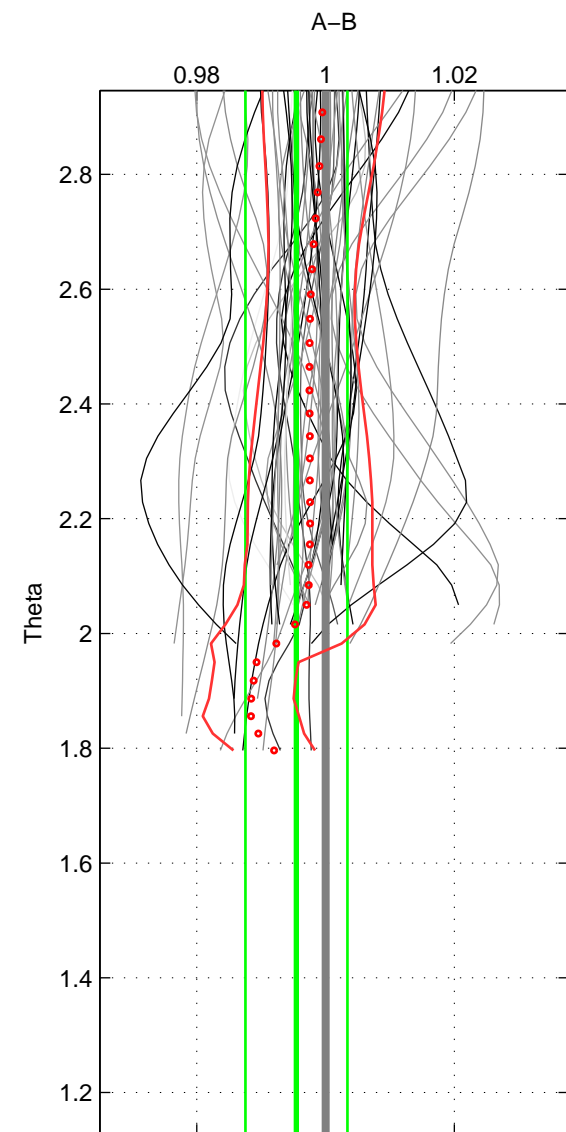

Cruise A (red). Date: Apr 2008 Cruisename: 677-49UF20080422

Cruise B (blue). Date: Feb 2008 Cruisename: 717-49UP20080122

\*\*\* "Favourite" values are means of spaces 1 2.

	Offset	O.StDev	Ratio	R.Stdev	Rating
SIGMA:	-0.206	0.285	0.995	0.007	5
THETA:	-0.180	0.311	0.995	0.008	5
DEPTH:	-0.128	0.139	0.997	0.004	3
FAV. :	-0.193	0.298	0.995	0.008	5

Profiles of A: 32  
 Profiles of B: 17  
 Diff profs : 51  
 WMoffset (A-B): -0.20635  
 WMoffset stdev: 0.28465  
 WMratio (A/B): 0.99478  
 WMratio stdev: 0.0072577

Quality (1-5): 5

Profiles of A: 32  
 Profiles of B: 17  
 Diff profs : 51  
 WMoffset (A-B): -0.1799  
 WMoffset stdev: 0.31119  
 WMratio (A/B): 0.99548  
 WMratio stdev: 0.0079113

Quality (1-5): 5

Profiles of A: 32  
 Profiles of B: 17  
 Diff profs : 51  
 WMoffset (A-B): -0.12817  
 WMoffset stdev: 0.13923  
 WMratio (A/B): 0.99676  
 WMratio stdev: 0.0036043

Quality (1-5): 3

Please note that statistics are bad.