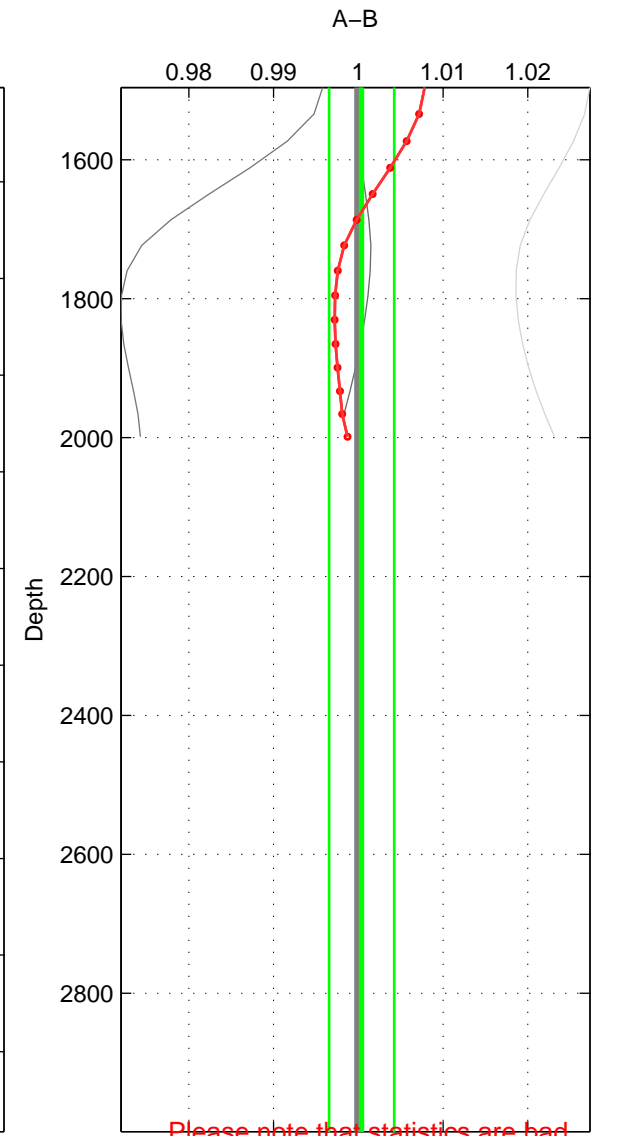

Cruise A (red). Date: Sep 1995 Cruisename: 549-49HG19950807

Cruise B (blue). Date: Jun 1997 Cruisename: 681-49UP19970530

\*\*\* "Favourite" values are means of spaces 1 2 3.

	Offset	O.StDev	Ratio	R.Stdev	Rating
SIGMA:	0.278	0.252	1.007	0.006	1
THETA:	0.244	0.262	1.006	0.006	1
DEPTH:	0.006	0.163	1.000	0.004	1
FAV.:	0.176	0.225	1.004	0.006	1

Please note that statistics are bad.

Profiles of A: 4  
 Profiles of B: 3  
 Diff profs : 3  
 WMoffset (A-B): 0.2781  
 WMoffset stdev: 0.25157  
 WMratio (A/B): 1.0069  
 WMratio stdev: 0.0062134

Quality (1-5): 1

Please note that statistics are bad.

Profiles of A: 4  
 Profiles of B: 3  
 Diff profs : 3  
 WMoffset (A-B): 0.24422  
 WMoffset stdev: 0.262  
 WMratio (A/B): 1.006  
 WMratio stdev: 0.0064642

Quality (1-5): 1

Please note that statistics are bad.

Profiles of A: 4  
 Profiles of B: 3  
 Diff profs : 3  
 WMoffset (A-B): 0.0061639  
 WMoffset stdev: 0.16251  
 WMratio (A/B): 1.0004  
 WMratio stdev: 0.0038453

Quality (1-5): 1