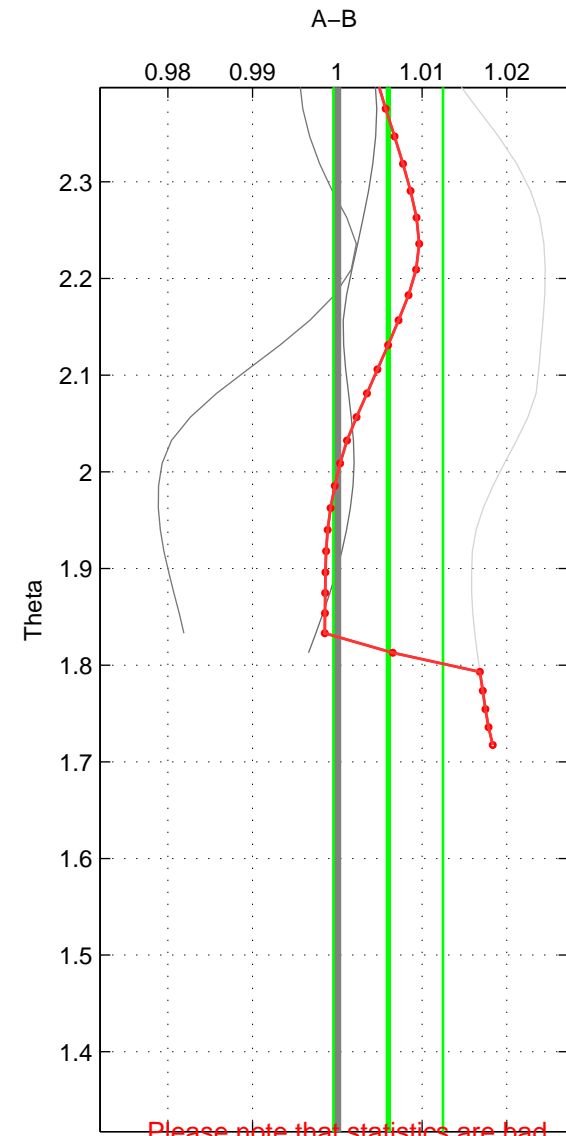

Cruise A (red). Date: Sep 1995 Cruisename: 549-49HG19950807

Cruise B (blue). Date: Jun 1997 Cruisename: 681-49UP19970530

\*\*\* "Favourite" values are means of spaces 1 2 3.

	Offset	O.StDev	Ratio	R.Stdev	Rating
SIGMA:	0.278	0.252	1.007	0.006	1
THETA:	0.244	0.262	1.006	0.006	1
DEPTH:	0.006	0.163	1.000	0.004	1
FAV.:	0.176	0.225	1.004	0.006	1

Please note that statistics are bad.

Profiles of A: 4  
 Profiles of B: 3  
 Diff profs : 3  
 WMoffset (A-B): 0.2781  
 WMoffset stdev: 0.25157  
 WMratio (A/B): 1.0069  
 WMratio stdev: 0.0062134

Quality (1-5): 1

Please note that statistics are bad.

Profiles of A: 4  
 Profiles of B: 3  
 Diff profs : 3  
 WMoffset (A-B): 0.24422  
 WMoffset stdev: 0.262  
 WMratio (A/B): 1.006  
 WMratio stdev: 0.0064642

Quality (1-5): 1

Please note that statistics are bad.

Profiles of A: 4  
 Profiles of B: 3  
 Diff profs : 3  
 WMoffset (A-B): 0.0061639  
 WMoffset stdev: 0.16251  
 WMratio (A/B): 1.0004  
 WMratio stdev: 0.0038453

Quality (1-5): 1