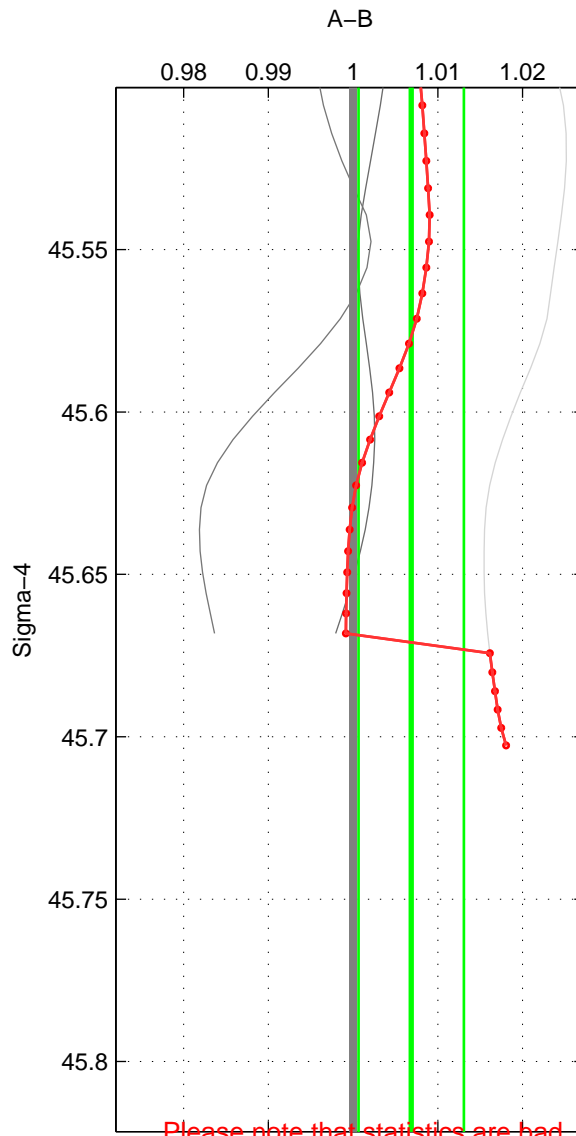

Cruise A (red). Date: Sep 1995 Cruisename: 549-49HG19950807

Cruise B (blue). Date: Jun 1997 Cruisename: 681-49UP19970530

\*\*\* "Favourite" values are means of spaces 1 2 3.

	Offset	O.StDev	Ratio	R.Stdev	Rating
SIGMA:	0.278	0.252	1.007	0.006	1
THETA:	0.244	0.262	1.006	0.006	1
DEPTH:	0.006	0.163	1.000	0.004	1
FAV.:	0.176	0.225	1.004	0.006	1

Please note that statistics are bad.

Profiles of A: 4  
 Profiles of B: 3  
 Diff profs : 3  
 WMoffset (A-B): 0.2781  
 WMoffset stdev: 0.25157  
 WMratio (A/B): 1.0069  
 WMratio stdev: 0.0062134

Quality (1-5): 1

Please note that statistics are bad.

Profiles of A: 4  
 Profiles of B: 3  
 Diff profs : 3  
 WMoffset (A-B): 0.24422  
 WMoffset stdev: 0.262  
 WMratio (A/B): 1.006  
 WMratio stdev: 0.0064642

Quality (1-5): 1

Please note that statistics are bad.

Profiles of A: 4  
 Profiles of B: 3  
 Diff profs : 3  
 WMoffset (A-B): 0.0061639  
 WMoffset stdev: 0.16251  
 WMratio (A/B): 1.0004  
 WMratio stdev: 0.0038453

Quality (1-5): 1