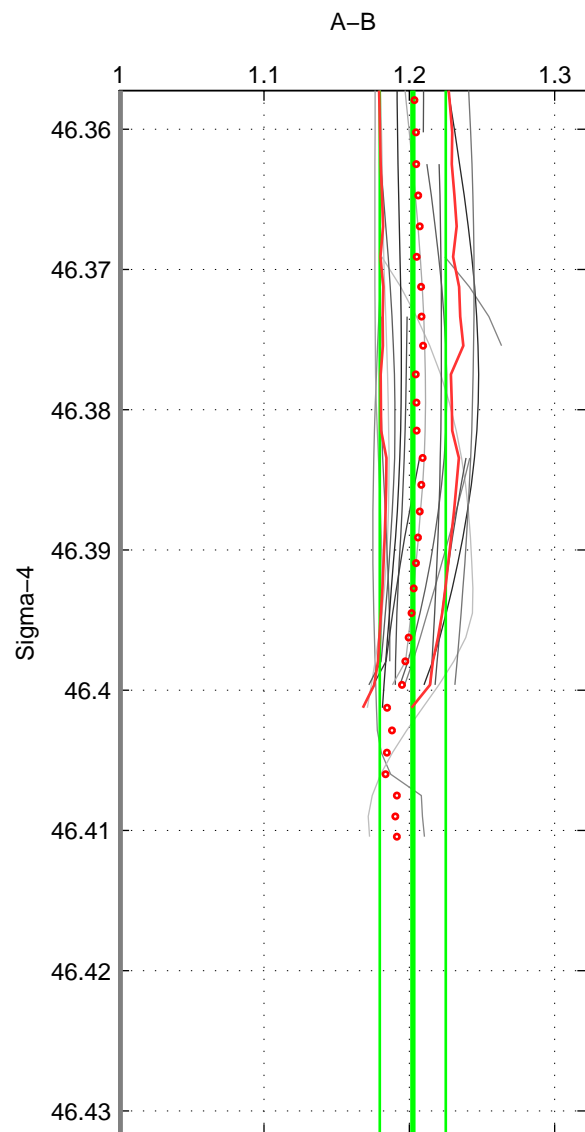

Cruise A (red). Date: May 2002 Cruisename: 108-77DN20020420

Cruise B (blue). Date: Sep 1980 Cruisename: 111-77YM19800811

*** "Favourite" values are means of spaces 1 2.

| | Offset | O.StDev | Ratio | R.Stdev | Rating |
|--------|--------|---------|-------|---------|--------|
| SIGMA: | 2.493 | 0.273 | 1.202 | 0.023 | 4 |
| THETA: | 2.493 | 0.282 | 1.202 | 0.023 | 4 |
| DEPTH: | 2.347 | 0.097 | 1.188 | 0.008 | 3 |
| FAV.: | 2.493 | 0.278 | 1.202 | 0.023 | 4 |

Profiles of A: 9
 Profiles of B: 7
 Diff profs: 20
 WMoffset (A-B): 2.4931
 WMoffset stdev: 0.2735
 WMratio (A/B): 1.2023
 WMratio stdev: 0.022725

Quality (1-5): 4

Profiles of A: 9
 Profiles of B: 7
 Diff profs: 20
 WMoffset (A-B): 2.4931
 WMoffset stdev: 0.28206
 WMratio (A/B): 1.2019
 WMratio stdev: 0.02298

Quality (1-5): 4

Profiles of A: 9
 Profiles of B: 7
 Diff profs: 21
 WMoffset (A-B): 2.3472
 WMoffset stdev: 0.097469
 WMratio (A/B): 1.1877
 WMratio stdev: 0.0084471

Quality (1-5): 3

Please note that statistics are bad.