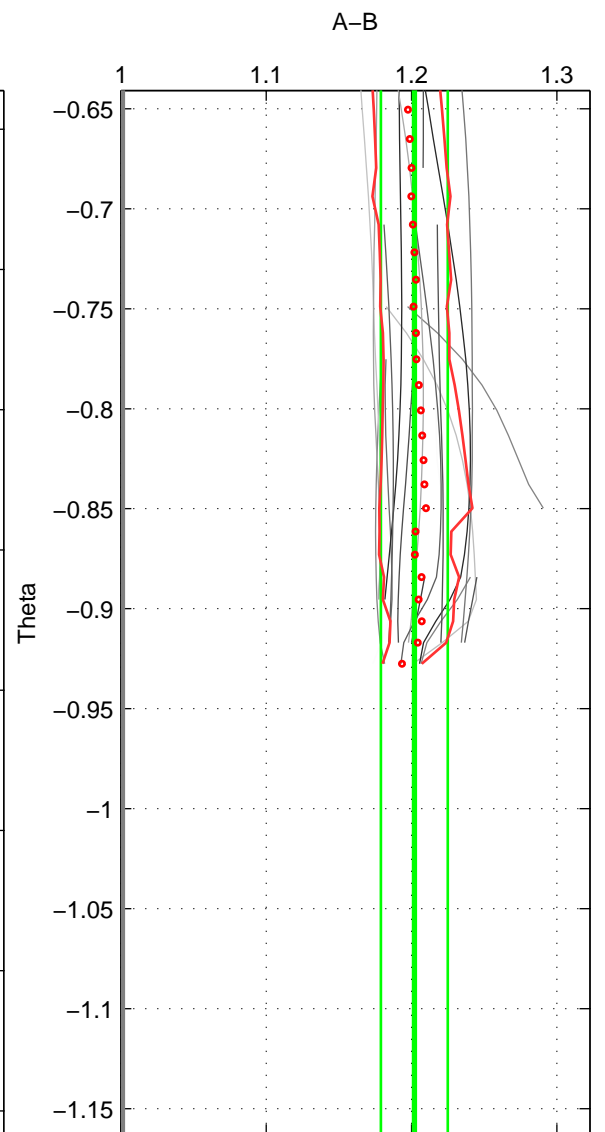

Cruise A (red). Date: May 2002 Cruisename: 108-77DN20020420

Cruise B (blue). Date: Sep 1980 Cruisename: 111-77YM19800811

*** "Favourite" values are means of spaces 1 2.

| | Offset | O.StDev | Ratio | R.Stdev | Rating |
|--------|--------|---------|-------|---------|--------|
| SIGMA: | 2.493 | 0.273 | 1.202 | 0.023 | 4 |
| THETA: | 2.493 | 0.282 | 1.202 | 0.023 | 4 |
| DEPTH: | 2.347 | 0.097 | 1.188 | 0.008 | 3 |
| FAV.: | 2.493 | 0.278 | 1.202 | 0.023 | 4 |

Profiles of A: 9
 Profiles of B: 7
 Diff profs: 20
 WMoffset (A-B): 2.4931
 WMoffset stdev: 0.2735
 WMratio (A/B): 1.2023
 WMratio stdev: 0.022725

Quality (1-5): 4

Profiles of A: 9
 Profiles of B: 7
 Diff profs: 20
 WMoffset (A-B): 2.4931
 WMoffset stdev: 0.28206
 WMratio (A/B): 1.2019
 WMratio stdev: 0.02298

Quality (1-5): 4

Profiles of A: 9
 Profiles of B: 7
 Diff profs: 21
 WMoffset (A-B): 2.3472
 WMoffset stdev: 0.097469
 WMratio (A/B): 1.1877
 WMratio stdev: 0.0084471

Quality (1-5): 3

Please note that statistics are bad.