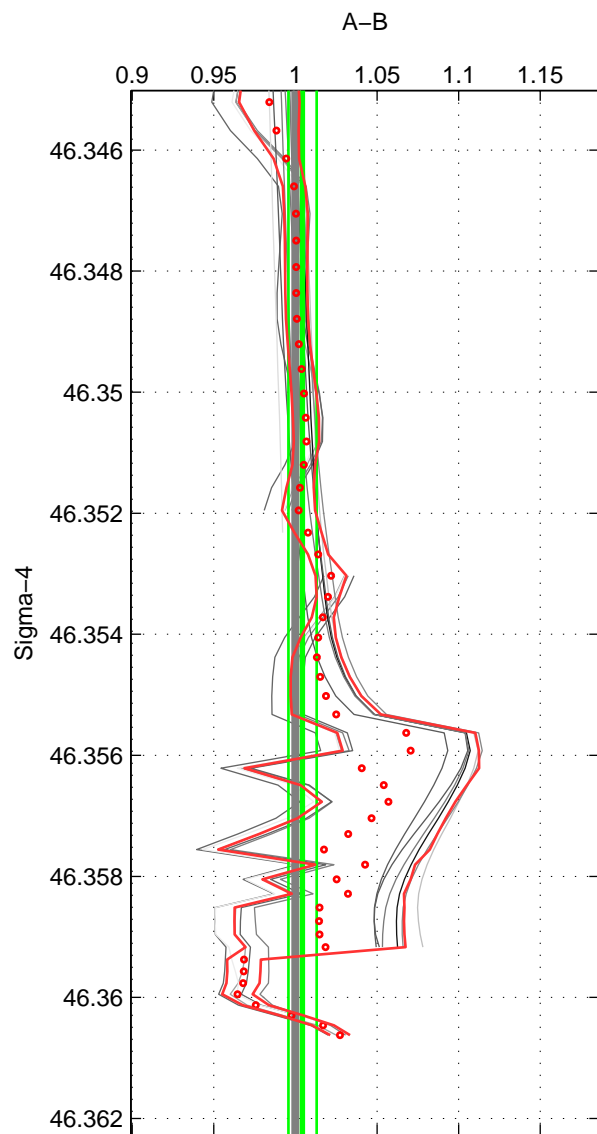

Cruise A (red). Date: Sep 1993 Cruisename: 33-18SN19950803

Cruise B (blue). Date: Sep 2002 Cruisename: 67-49NZ20020822

\*\*\* "Favourite" values are means of spaces 1 2.

	Offset	O.StDev	Ratio	R.Stdev	Rating
SIGMA:	0.061	0.122	1.004	0.009	4
THETA:	-0.093	0.338	0.993	0.023	4
DEPTH:	0.040	0.201	1.003	0.014	3
FAV.:	-0.016	0.230	0.999	0.016	4

Profiles of A: 3  
 Profiles of B: 6  
 Diff profs : 15  
 WMoffset (A-B): 0.06135  
 WMoffset stdev: 0.12231  
 WMratio (A/B): 1.0043  
 WMratio stdev: 0.0086422

Quality (1-5): 4

Profiles of A: 3  
 Profiles of B: 6  
 Diff profs : 15  
 WMoffset (A-B): -0.093294  
 WMoffset stdev: 0.33806  
 WMratio (A/B): 0.99297  
 WMratio stdev: 0.023264

Quality (1-5): 4

Profiles of A: 3  
 Profiles of B: 6  
 Diff profs : 15  
 WMoffset (A-B): 0.040377  
 WMoffset stdev: 0.20116  
 WMratio (A/B): 1.0028  
 WMratio stdev: 0.014034

Quality (1-5): 3