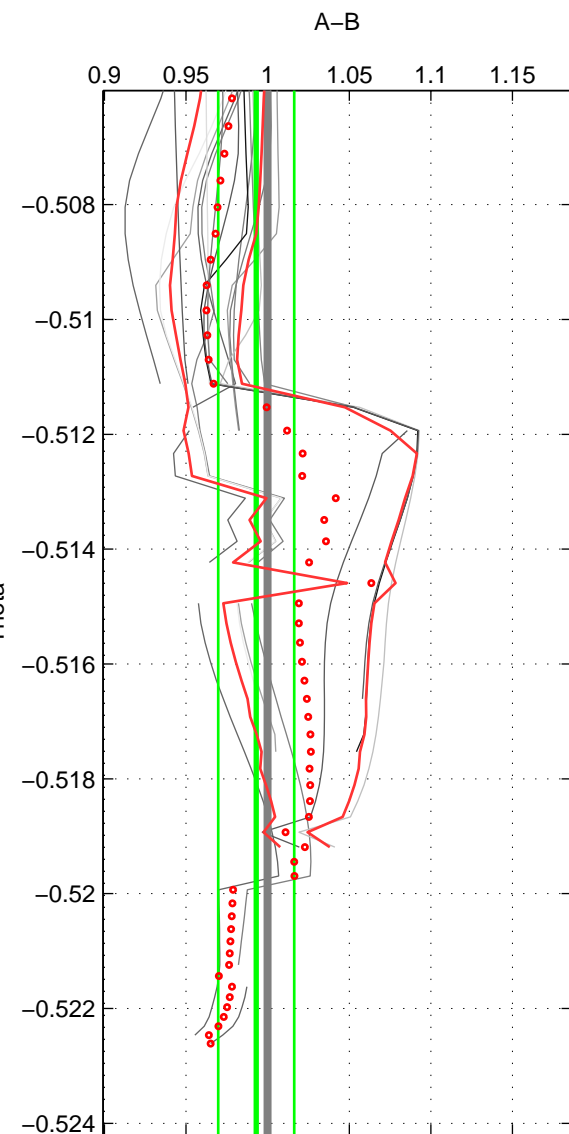

Cruise A (red). Date: Sep 1993 Cruisename: 33-18SN19950803

Cruise B (blue). Date: Sep 2002 Cruisename: 67-49NZ20020822

\*\*\* "Favourite" values are means of spaces 1 2.

	Offset	O.StDev	Ratio	R.Stdev	Rating
SIGMA:	0.061	0.122	1.004	0.009	4
THETA:	-0.093	0.338	0.993	0.023	4
DEPTH:	0.040	0.201	1.003	0.014	3
FAV.:	-0.016	0.230	0.999	0.016	4

Profiles of A: 3  
 Profiles of B: 6  
 Diff profs : 15  
 WMoffset (A-B): 0.06135  
 WMoffset stdev: 0.12231  
 WMratio (A/B): 1.0043  
 WMratio stdev: 0.0086422

Quality (1-5): 4

Profiles of A: 3  
 Profiles of B: 6  
 Diff profs : 15  
 WMoffset (A-B): -0.093294  
 WMoffset stdev: 0.33806  
 WMratio (A/B): 0.99297  
 WMratio stdev: 0.023264

Quality (1-5): 4

Profiles of A: 3  
 Profiles of B: 6  
 Diff profs : 15  
 WMoffset (A-B): 0.040377  
 WMoffset stdev: 0.20116  
 WMratio (A/B): 1.0028  
 WMratio stdev: 0.014034

Quality (1-5): 3