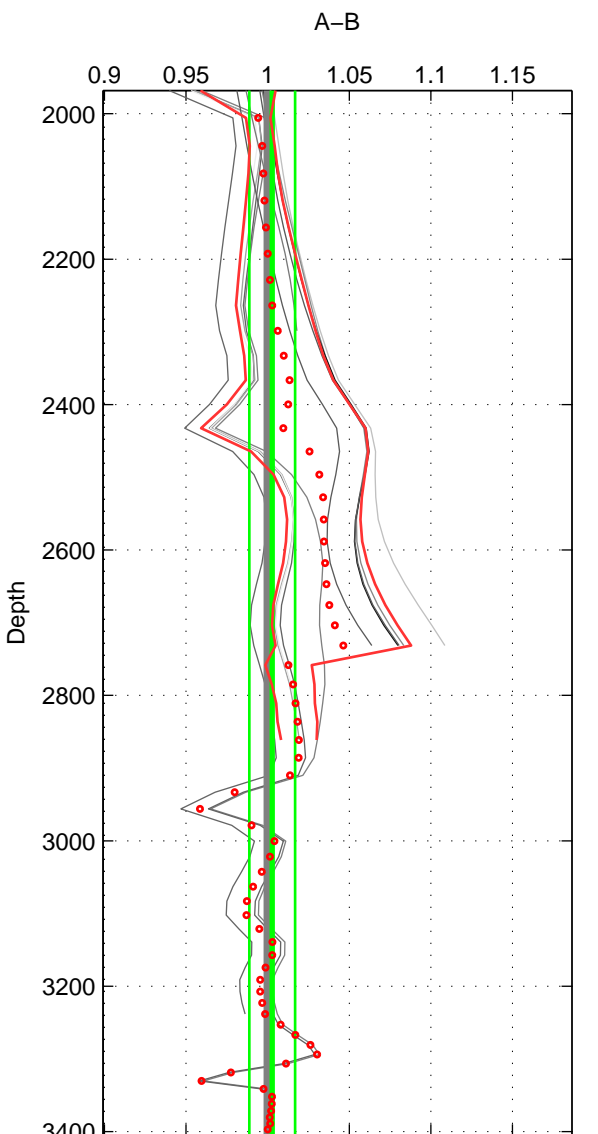

Cruise A (red). Date: Sep 1993 Cruisename: 33-18SN19950803

Cruise B (blue). Date: Sep 2002 Cruisename: 67-49NZ20020822

\*\*\* "Favourite" values are means of spaces 1 2.

	Offset	O.StDev	Ratio	R.Stdev	Rating
SIGMA:	0.061	0.122	1.004	0.009	4
THETA:	-0.093	0.338	0.993	0.023	4
DEPTH:	0.040	0.201	1.003	0.014	3
FAV.:	-0.016	0.230	0.999	0.016	4

Profiles of A: 3  
 Profiles of B: 6  
 Diff profs : 15  
 WMoffset (A-B): 0.06135  
 WMoffset stdev: 0.12231  
 WMratio (A/B): 1.0043  
 WMratio stdev: 0.0086422

Quality (1-5): 4

Profiles of A: 3  
 Profiles of B: 6  
 Diff profs : 15  
 WMoffset (A-B): -0.093294  
 WMoffset stdev: 0.33806  
 WMratio (A/B): 0.99297  
 WMratio stdev: 0.023264

Quality (1-5): 4

Profiles of A: 3  
 Profiles of B: 6  
 Diff profs : 15  
 WMoffset (A-B): 0.040377  
 WMoffset stdev: 0.20116  
 WMratio (A/B): 1.0028  
 WMratio stdev: 0.014034

Quality (1-5): 3