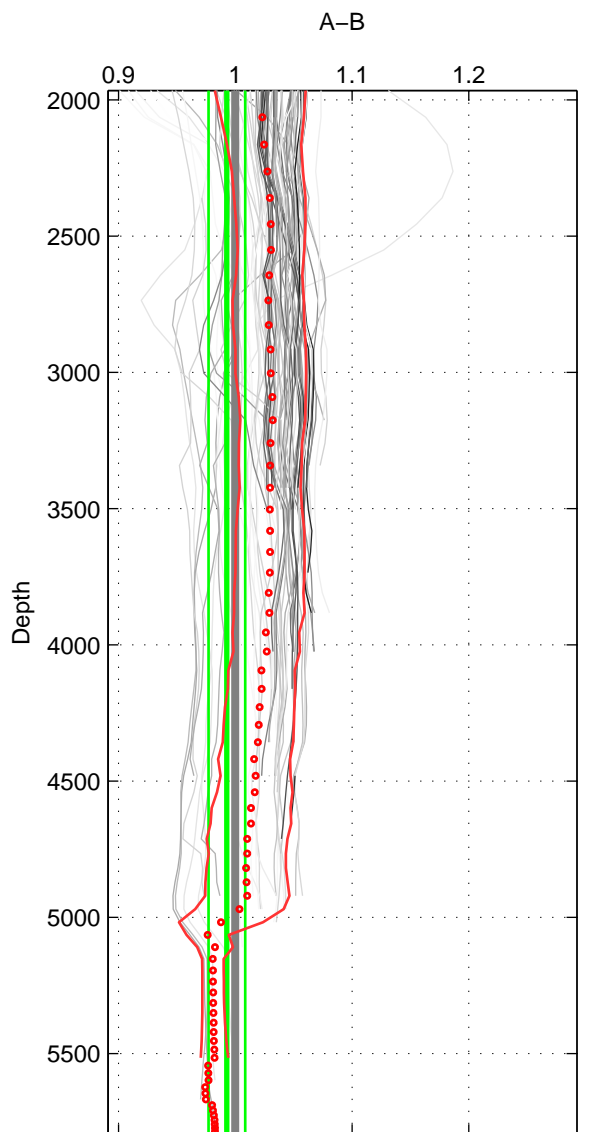

Cruise A (red). Date: Aug 1988 Cruisename: 225-316N19871123.1

Cruise B (blue). Date: Apr 1995 Cruisename: 320-74JC19950320

*** "Favourite" values are means of spaces 1 2 3.

	Offset	O.StDev	Ratio	R.Stdev	Rating
SIGMA:	1.083	0.663	1.034	0.021	5
THETA:	1.109	0.662	1.035	0.021	5
DEPTH:	-0.223	0.525	0.993	0.016	5
FAV.:	0.656	0.617	1.021	0.019	5

Profiles of A: 9
 Profiles of B: 26
 Diff profs : 85
 WMoffset (A-B): 1.0826
 WMoffset stdev: 0.66279
 WMratio (A/B): 1.0343
 WMratio stdev: 0.020808

Quality (1-5): 5

Profiles of A: 9
 Profiles of B: 26
 Diff profs : 85
 WMoffset (A-B): 1.1094
 WMoffset stdev: 0.66206
 WMratio (A/B): 1.035
 WMratio stdev: 0.020812

Quality (1-5): 5

Profiles of A: 9
 Profiles of B: 26
 Diff profs : 85
 WMoffset (A-B): -0.22346
 WMoffset stdev: 0.52468
 WMratio (A/B): 0.99274
 WMratio stdev: 0.015696

Quality (1-5): 5