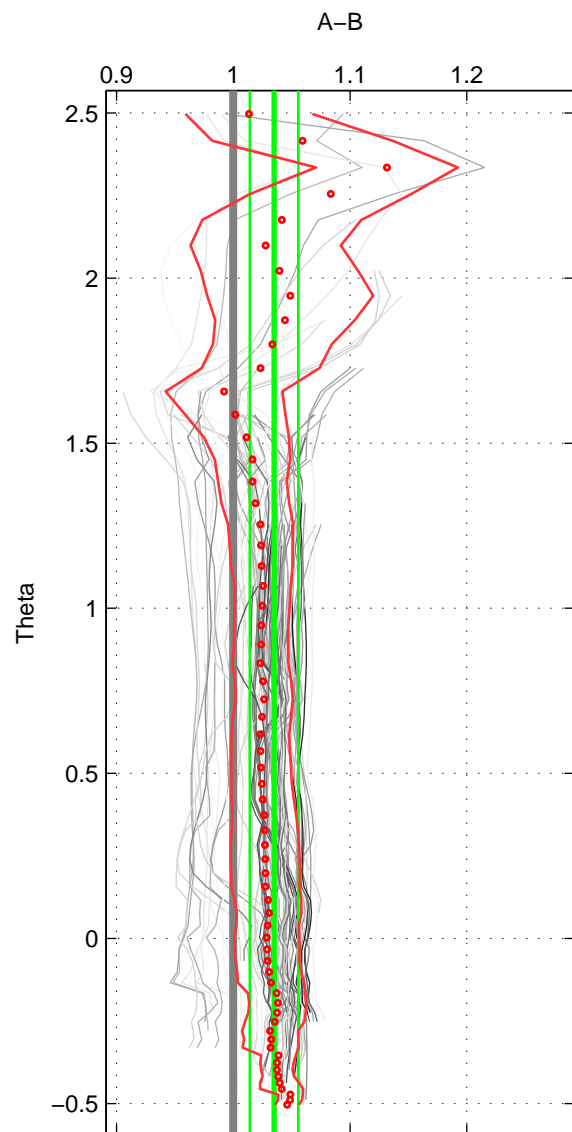

Cruise A (red). Date: Aug 1988 Cruisename: 225-316N19871123.1

Cruise B (blue). Date: Apr 1995 Cruisename: 320-74JC19950320

*** "Favourite" values are means of spaces 1 2 3.

	Offset	O.StDev	Ratio	R.Stdev	Rating
SIGMA:	1.083	0.663	1.034	0.021	5
THETA:	1.109	0.662	1.035	0.021	5
DEPTH:	-0.223	0.525	0.993	0.016	5
FAV.:	0.656	0.617	1.021	0.019	5

Profiles of A: 9
 Profiles of B: 26
 Diff profs : 85
 WMoffset (A-B): 1.0826
 WMoffset stdev: 0.66279
 WMratio (A/B): 1.0343
 WMratio stdev: 0.020808

Quality (1-5): 5

Profiles of A: 9
 Profiles of B: 26
 Diff profs : 85
 WMoffset (A-B): 1.1094
 WMoffset stdev: 0.66206
 WMratio (A/B): 1.035
 WMratio stdev: 0.020812

Quality (1-5): 5

Profiles of A: 9
 Profiles of B: 26
 Diff profs : 85
 WMoffset (A-B): -0.22346
 WMoffset stdev: 0.52468
 WMratio (A/B): 0.99274
 WMratio stdev: 0.015696

Quality (1-5): 5