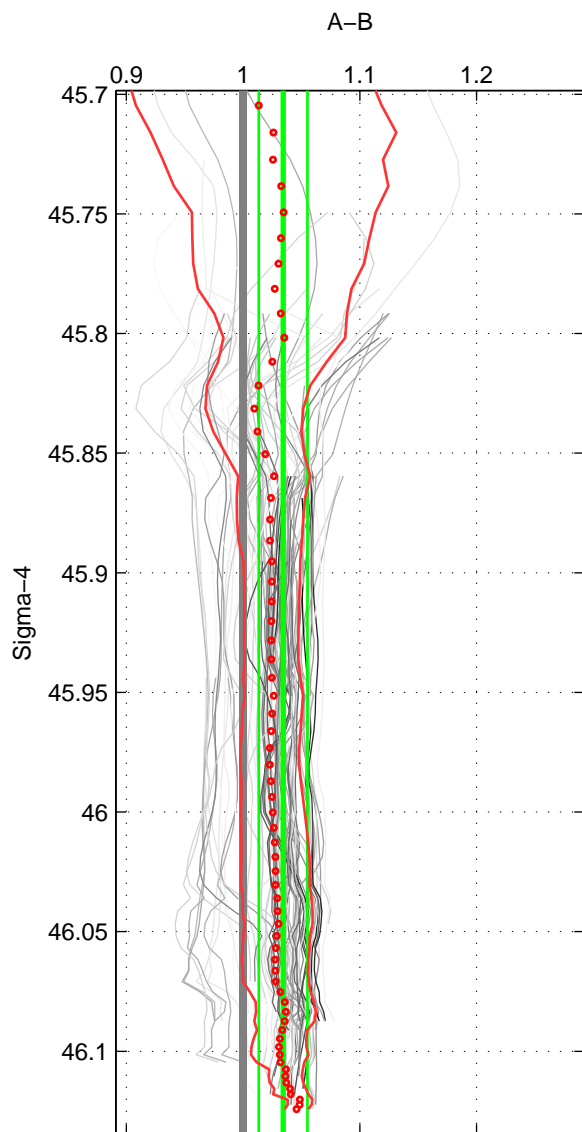

Cruise A (red). Date: Aug 1988 Cruisename: 225-316N19871123.1

Cruise B (blue). Date: Apr 1995 Cruisename: 320-74JC19950320

*** "Favourite" values are means of spaces 1 2 3.

	Offset	O.StDev	Ratio	R.Stdev	Rating
SIGMA:	1.083	0.663	1.034	0.021	5
THETA:	1.109	0.662	1.035	0.021	5
DEPTH:	-0.223	0.525	0.993	0.016	5
FAV.:	0.656	0.617	1.021	0.019	5

Profiles of A: 9
 Profiles of B: 26
 Diff profs : 85
 WMoffset (A-B): 1.0826
 WMoffset stdev: 0.66279
 WMratio (A/B): 1.0343
 WMratio stdev: 0.020808

Quality (1-5): 5

Profiles of A: 9
 Profiles of B: 26
 Diff profs : 85
 WMoffset (A-B): 1.1094
 WMoffset stdev: 0.66206
 WMratio (A/B): 1.035
 WMratio stdev: 0.020812

Quality (1-5): 5

Profiles of A: 9
 Profiles of B: 26
 Diff profs : 85
 WMoffset (A-B): -0.22346
 WMoffset stdev: 0.52468
 WMratio (A/B): 0.99274
 WMratio stdev: 0.015696

Quality (1-5): 5