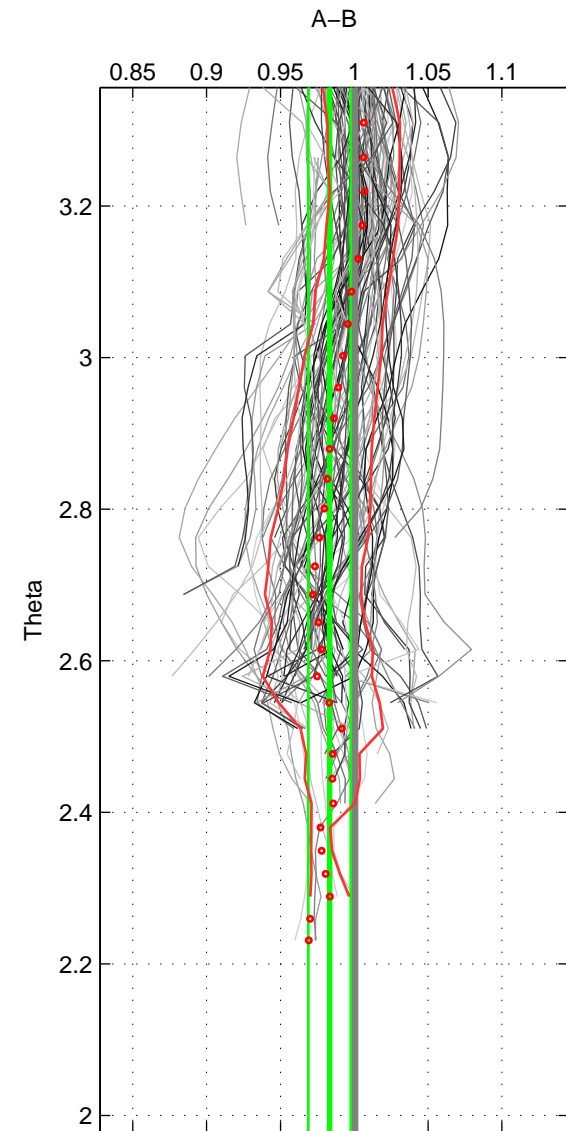

Cruise A (red). Date: Jun 2008 Cruisename: 276-35TH20080610

Cruise B (blue). Date: Jul 1990 Cruisename: 295-64TR19900701

*** "Favourite" values are means of spaces 1 2 3.

	Offset	O.StDev	Ratio	R.Stdev	Rating
SIGMA:	-0.153	0.439	0.991	0.025	5
THETA:	-0.311	0.288	0.983	0.014	5
DEPTH:	-0.398	0.531	0.977	0.030	5
FAV.:	-0.287	0.419	0.984	0.023	5

Profiles of A: 24
 Profiles of B: 17
 Diff profs : 100
 WMoffset (A-B): -0.15257
 WMoffset stdev: 0.43947
 WMratio (A/B): 0.99092
 WMratio stdev: 0.02514

Quality (1-5): 5

Profiles of A: 24
 Profiles of B: 17
 Diff profs : 100
 WMoffset (A-B): -0.31072
 WMoffset stdev: 0.28829
 WMratio (A/B): 0.98326
 WMratio stdev: 0.014347

Quality (1-5): 5

Profiles of A: 24
 Profiles of B: 17
 Diff profs : 100
 WMoffset (A-B): -0.39824
 WMoffset stdev: 0.53068
 WMratio (A/B): 0.97726
 WMratio stdev: 0.029867

Quality (1-5): 5