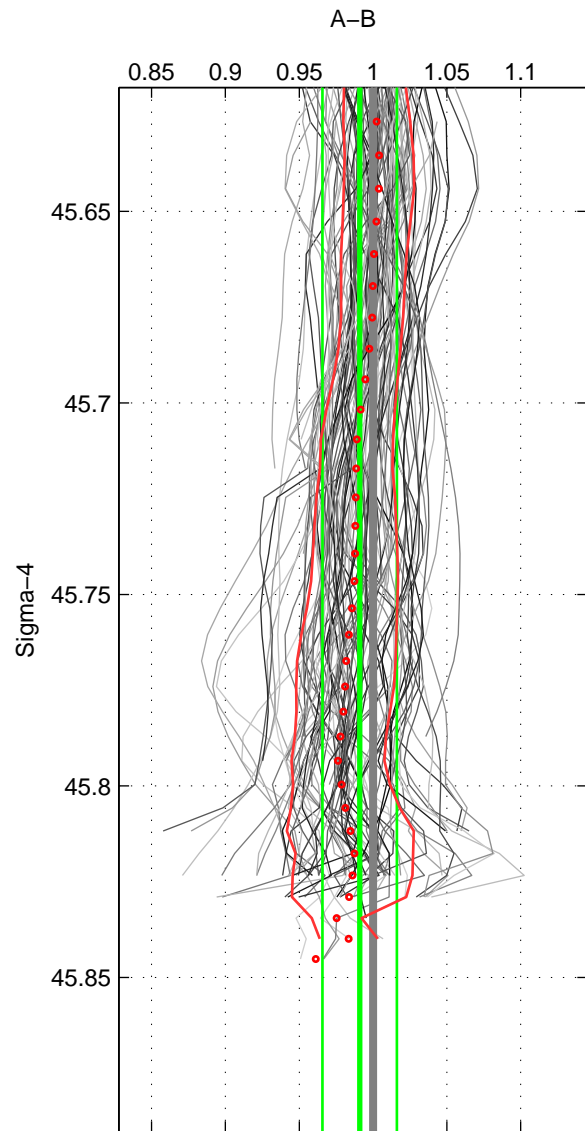

Cruise A (red). Date: Jun 2008 Cruisename: 276-35TH20080610

Cruise B (blue). Date: Jul 1990 Cruisename: 295-64TR19900701

*** "Favourite" values are means of spaces 1 2 3.

	Offset	O.StDev	Ratio	R.Stdev	Rating
SIGMA:	-0.153	0.439	0.991	0.025	5
THETA:	-0.311	0.288	0.983	0.014	5
DEPTH:	-0.398	0.531	0.977	0.030	5
FAV.:	-0.287	0.419	0.984	0.023	5

Profiles of A: 24
 Profiles of B: 17
 Diff profs : 100
 WMoffset (A-B): -0.15257
 WMoffset stdev: 0.43947
 WMratio (A/B): 0.99092
 WMratio stdev: 0.02514

Quality (1-5): 5

Profiles of A: 24
 Profiles of B: 17
 Diff profs : 100
 WMoffset (A-B): -0.31072
 WMoffset stdev: 0.28829
 WMratio (A/B): 0.98326
 WMratio stdev: 0.014347

Quality (1-5): 5

Profiles of A: 24
 Profiles of B: 17
 Diff profs : 100
 WMoffset (A-B): -0.39824
 WMoffset stdev: 0.53068
 WMratio (A/B): 0.97726
 WMratio stdev: 0.029867

Quality (1-5): 5