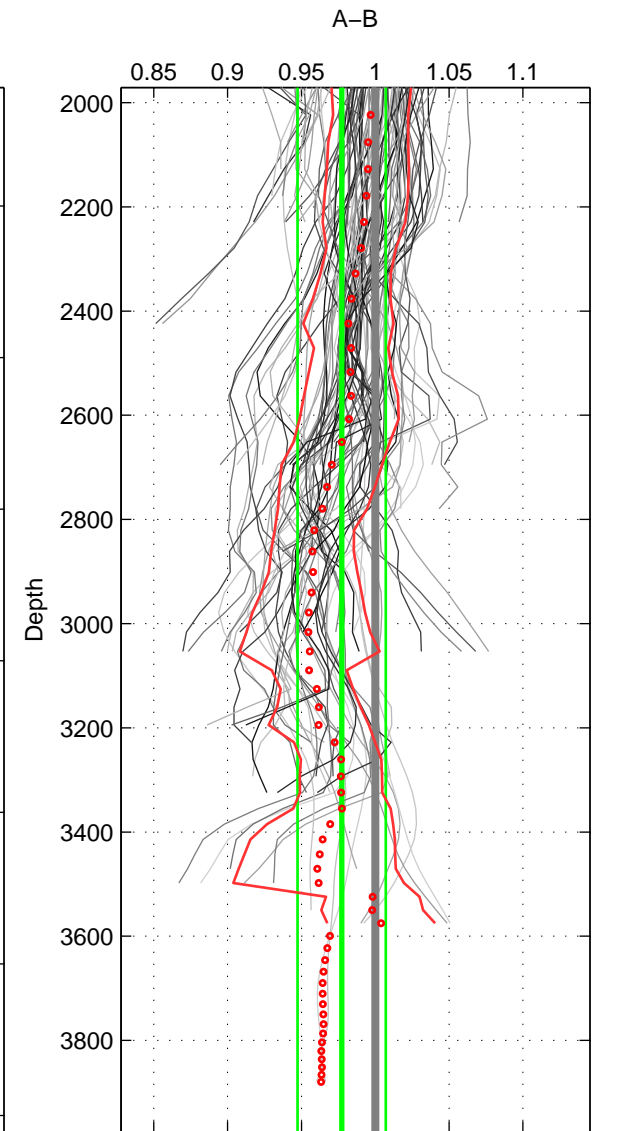

Cruise A (red). Date: Jun 2008 Cruisename: 276-35TH20080610

Cruise B (blue). Date: Jul 1990 Cruisename: 295-64TR19900701

*** "Favourite" values are means of spaces 1 2 3.

	Offset	O.StDev	Ratio	R.Stdev	Rating
SIGMA:	-0.153	0.439	0.991	0.025	5
THETA:	-0.311	0.288	0.983	0.014	5
DEPTH:	-0.398	0.531	0.977	0.030	5
FAV.:	-0.287	0.419	0.984	0.023	5

Profiles of A: 24
 Profiles of B: 17
 Diff profs : 100
 WMoffset (A-B): -0.15257
 WMoffset stdev: 0.43947
 WMratio (A/B): 0.99092
 WMratio stdev: 0.02514

Quality (1-5): 5

Profiles of A: 24
 Profiles of B: 17
 Diff profs : 100
 WMoffset (A-B): -0.31072
 WMoffset stdev: 0.28829
 WMratio (A/B): 0.98326
 WMratio stdev: 0.014347

Quality (1-5): 5

Profiles of A: 24
 Profiles of B: 17
 Diff profs : 100
 WMoffset (A-B): -0.39824
 WMoffset stdev: 0.53068
 WMratio (A/B): 0.97726
 WMratio stdev: 0.029867

Quality (1-5): 5