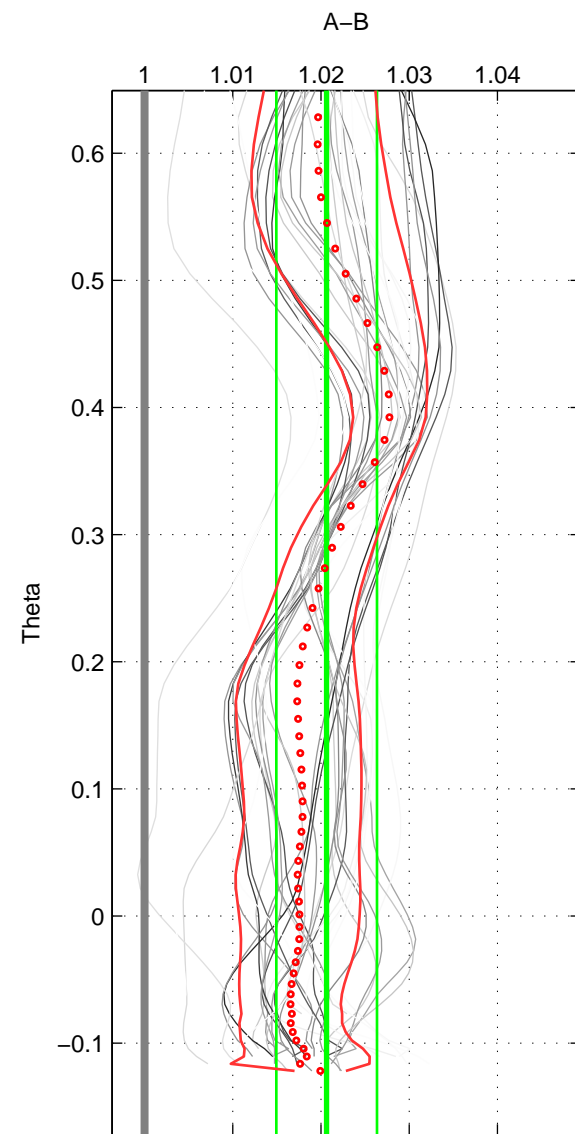

Cruise A (red). Date: Jan 2005 Cruisename: 517-33RR20050109  
 Cruise B (blue). Date: Mar 1992 Cruisename: 733-90KD19920214

\*\*\* "Favourite" values are means of spaces 1 2 3.

	Offset	O.StDev	Ratio	R.Stdev	Rating
SIGMA:	0.619	0.193	1.019	0.006	5
THETA:	0.655	0.179	1.021	0.006	5
DEPTH:	0.622	0.194	1.020	0.006	5
FAV.:	0.632	0.189	1.020	0.006	5

Profiles of A: 7  
 Profiles of B: 6  
 Diff profs : 31  
 WMoffset (A-B): 0.61868  
 WMoffset stdev: 0.19341  
 WMratio (A/B): 1.0195  
 WMratio stdev: 0.0061639

Quality (1-5): 5

Profiles of A: 7  
 Profiles of B: 6  
 Diff profs : 31  
 WMoffset (A-B): 0.65512  
 WMoffset stdev: 0.17869  
 WMratio (A/B): 1.0207  
 WMratio stdev: 0.0057033

Quality (1-5): 5

Profiles of A: 7  
 Profiles of B: 6  
 Diff profs : 31  
 WMoffset (A-B): 0.62249  
 WMoffset stdev: 0.19393  
 WMratio (A/B): 1.0196  
 WMratio stdev: 0.0061885

Quality (1-5): 5