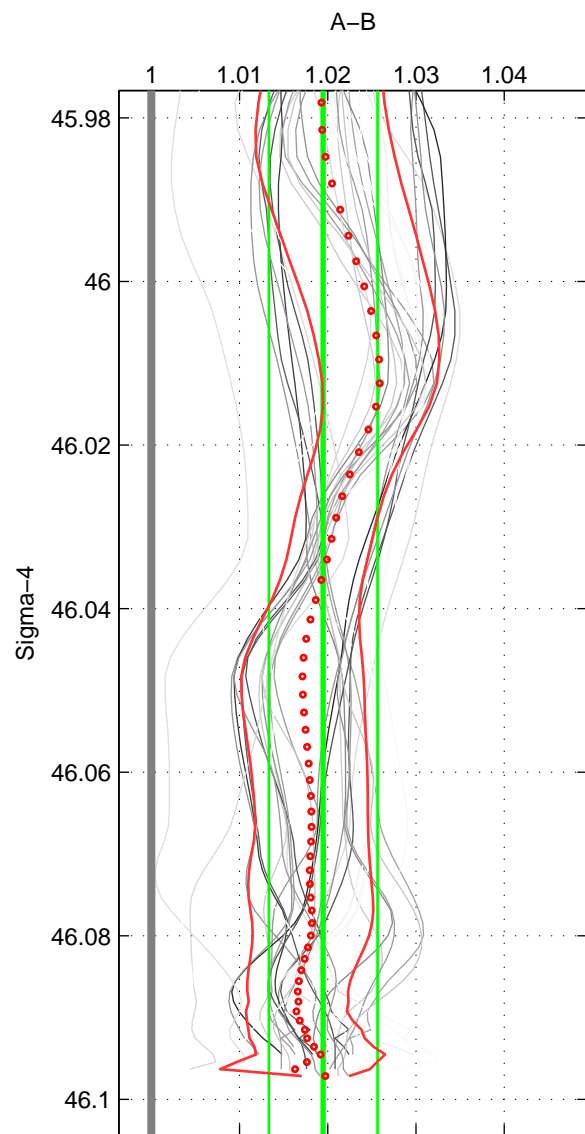

Cruise A (red). Date: Jan 2005 Cruisename: 517-33RR20050109  
 Cruise B (blue). Date: Mar 1992 Cruisename: 733-90KD19920214

\*\*\* "Favourite" values are means of spaces 1 2 3.

	Offset	O.StDev	Ratio	R.Stdev	Rating
SIGMA:	0.619	0.193	1.019	0.006	5
THETA:	0.655	0.179	1.021	0.006	5
DEPTH:	0.622	0.194	1.020	0.006	5
FAV.:	0.632	0.189	1.020	0.006	5

Profiles of A: 7  
 Profiles of B: 6  
 Diff profs : 31  
 WMoffset (A-B): 0.61868  
 WMoffset stdev: 0.19341  
 WMratio (A/B): 1.0195  
 WMratio stdev: 0.0061639

Quality (1-5): 5

Profiles of A: 7  
 Profiles of B: 6  
 Diff profs : 31  
 WMoffset (A-B): 0.65512  
 WMoffset stdev: 0.17869  
 WMratio (A/B): 1.0207  
 WMratio stdev: 0.0057033

Quality (1-5): 5

Profiles of A: 7  
 Profiles of B: 6  
 Diff profs : 31  
 WMoffset (A-B): 0.62249  
 WMoffset stdev: 0.19393  
 WMratio (A/B): 1.0196  
 WMratio stdev: 0.0061885

Quality (1-5): 5