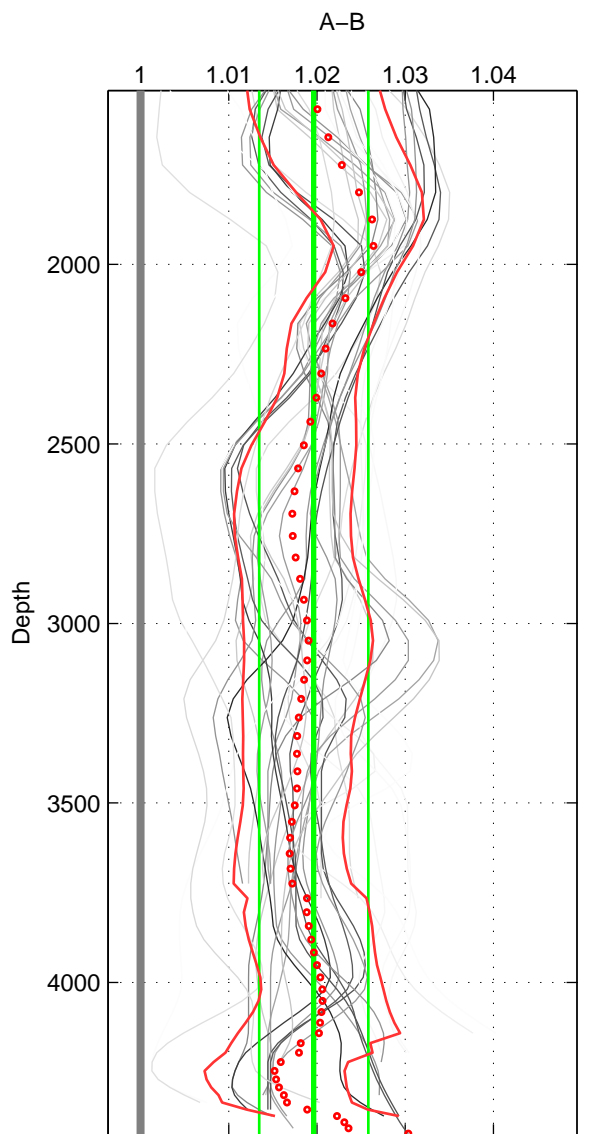

Cruise A (red). Date: Jan 2005 Cruisename: 517-33RR20050109  
 Cruise B (blue). Date: Mar 1992 Cruisename: 733-90KD19920214

\*\*\* "Favourite" values are means of spaces 1 2 3.

	Offset	O.StDev	Ratio	R.Stdev	Rating
SIGMA:	0.619	0.193	1.019	0.006	5
THETA:	0.655	0.179	1.021	0.006	5
DEPTH:	0.622	0.194	1.020	0.006	5
FAV.:	0.632	0.189	1.020	0.006	5

Profiles of A: 7  
 Profiles of B: 6  
 Diff profs : 31  
 WMoffset (A-B): 0.61868  
 WMoffset stdev: 0.19341  
 WMratio (A/B): 1.0195  
 WMratio stdev: 0.0061639

Quality (1-5): 5

Profiles of A: 7  
 Profiles of B: 6  
 Diff profs : 31  
 WMoffset (A-B): 0.65512  
 WMoffset stdev: 0.17869  
 WMratio (A/B): 1.0207  
 WMratio stdev: 0.0057033

Quality (1-5): 5

Profiles of A: 7  
 Profiles of B: 6  
 Diff profs : 31  
 WMoffset (A-B): 0.62249  
 WMoffset stdev: 0.19393  
 WMratio (A/B): 1.0196  
 WMratio stdev: 0.0061885

Quality (1-5): 5