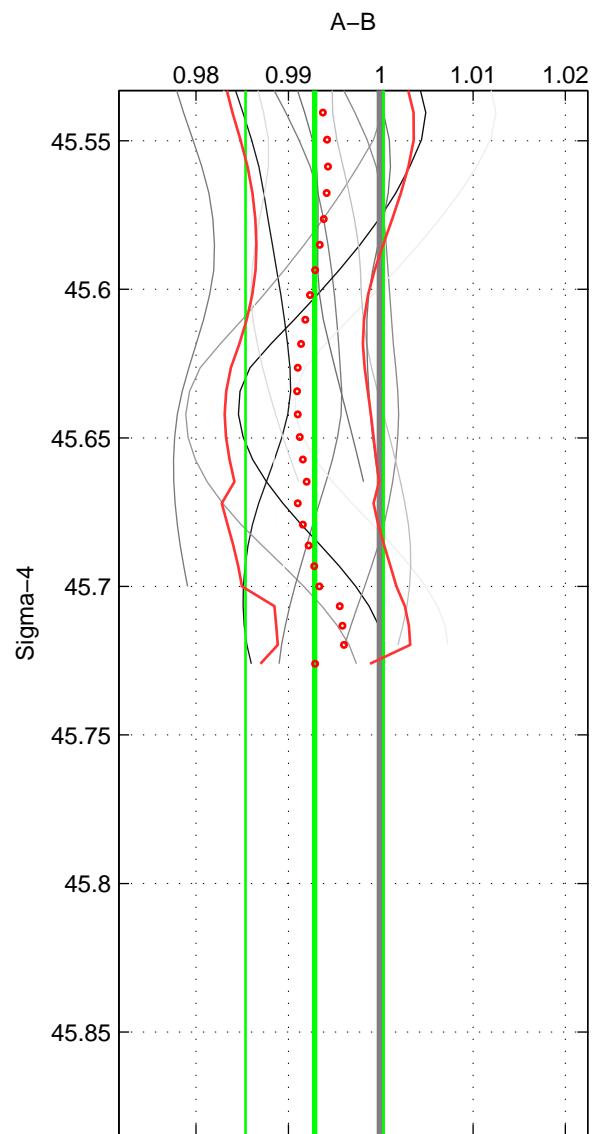

Cruise A (red). Date: Jun 1997 Cruisename: 681-49UP19970530  
 Cruise B (blue). Date: May 1999 Cruisename: 687-49UP19990419

\*\*\* "Favourite" values are those of space 1.

	Offset	O.StDev	Ratio	R.Stdev	Rating
SIGMA:	-0.298	0.311	0.993	0.007	5
THETA:	-0.288	0.322	0.993	0.008	4
DEPTH:	-0.390	0.099	0.991	0.002	3
FAV. :	-0.298	0.311	0.993	0.007	5

Profiles of A: 5  
 Profiles of B: 9  
 Diff profs : 12  
 WMoffset (A-B): -0.29815  
 WMoffset stdev: 0.31127  
 WMratio (A/B): 0.99284  
 WMratio stdev: 0.0074747

Quality (1-5): 5

Profiles of A: 5  
 Profiles of B: 9  
 Diff profs : 12  
 WMoffset (A-B): -0.28795  
 WMoffset stdev: 0.32194  
 WMratio (A/B): 0.99311  
 WMratio stdev: 0.0077056

Quality (1-5): 4

Profiles of A: 5  
 Profiles of B: 9  
 Diff profs : 12  
 WMoffset (A-B): -0.3898  
 WMoffset stdev: 0.098938  
 WMratio (A/B): 0.99066  
 WMratio stdev: 0.0022458

Quality (1-5): 3

Please note that statistics are bad.