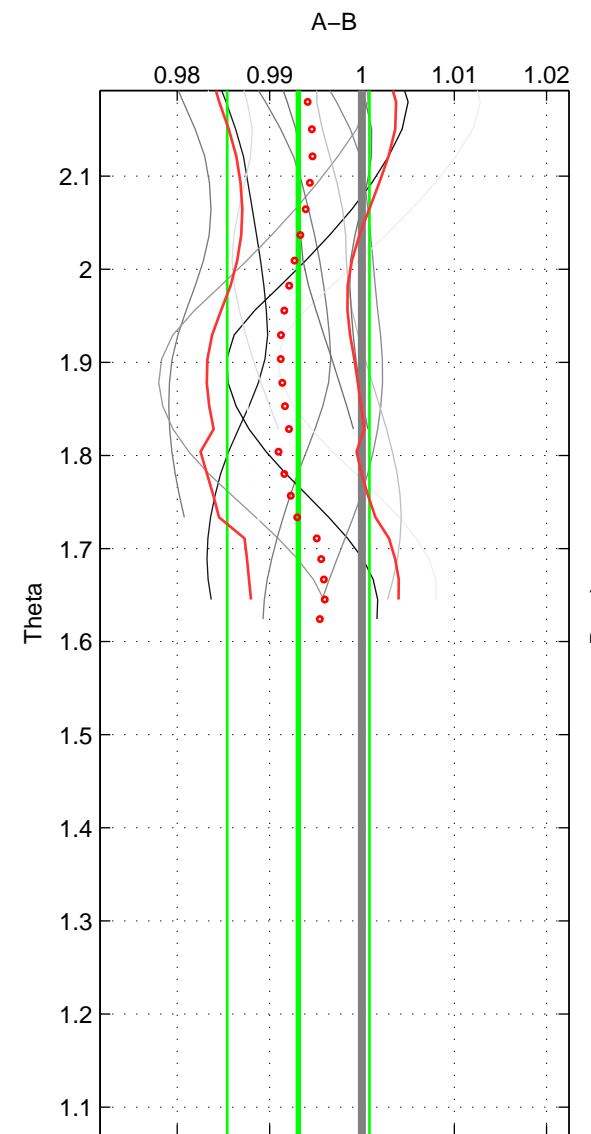

Cruise A (red). Date: Jun 1997 Cruisename: 681-49UP19970530  
 Cruise B (blue). Date: May 1999 Cruisename: 687-49UP19990419

\*\*\* "Favourite" values are those of space 1.

	Offset	O.StDev	Ratio	R.Stdev	Rating
SIGMA:	-0.298	0.311	0.993	0.007	5
THETA:	-0.288	0.322	0.993	0.008	4
DEPTH:	-0.390	0.099	0.991	0.002	3
FAV. :	-0.298	0.311	0.993	0.007	5

Profiles of A: 5  
 Profiles of B: 9  
 Diff profs : 12  
 WMoffset (A-B): -0.29815  
 WMoffset stdev: 0.31127  
 WMratio (A/B): 0.99284  
 WMratio stdev: 0.0074747

Quality (1-5): 5

Profiles of A: 5  
 Profiles of B: 9  
 Diff profs : 12  
 WMoffset (A-B): -0.28795  
 WMoffset stdev: 0.32194  
 WMratio (A/B): 0.99311  
 WMratio stdev: 0.0077056

Quality (1-5): 4

Profiles of A: 5  
 Profiles of B: 9  
 Diff profs : 12  
 WMoffset (A-B): -0.3898  
 WMoffset stdev: 0.098938  
 WMratio (A/B): 0.99066  
 WMratio stdev: 0.0022458

Quality (1-5): 3

Please note that statistics are bad.