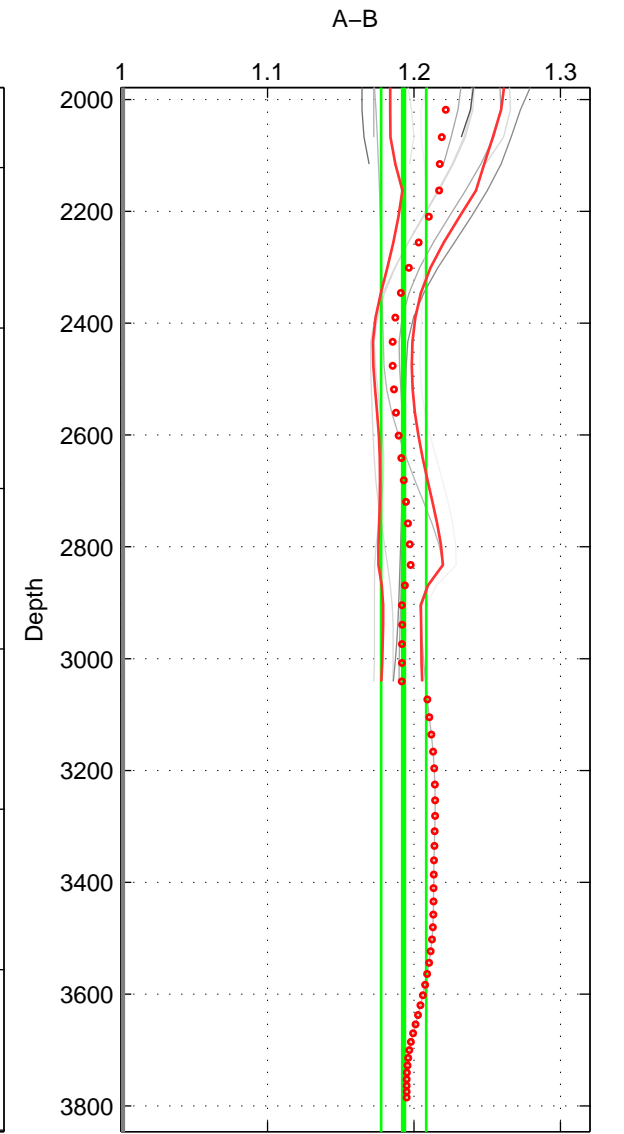

Cruise A (red). Date: Sep 1991 Cruisename: 106-77DN19910726

Cruise B (blue). Date: Sep 1980 Cruisename: 111-77YM19800811

*** "Favourite" values are means of spaces 1 2 3.

	Offset	O.StDev	Ratio	R.Stdev	Rating
SIGMA:	2.410	0.223	1.196	0.020	2
THETA:	2.471	0.079	1.199	0.007	2
DEPTH:	2.394	0.177	1.193	0.015	2
FAV.:	2.425	0.160	1.196	0.014	2

Profiles of A: 7
 Profiles of B: 2
 Diff profs : 12
 WMoffset (A-B): 2.4099
 WMoffset stdev: 0.22314
 WMratio (A/B): 1.1955
 WMratio stdev: 0.019759

Quality (1-5): 2

Profiles of A: 7
 Profiles of B: 2
 Diff profs : 12
 WMoffset (A-B): 2.4709
 WMoffset stdev: 0.078656
 WMratio (A/B): 1.1992
 WMratio stdev: 0.0067443

Quality (1-5): 2

Profiles of A: 7
 Profiles of B: 2
 Diff profs : 12
 WMoffset (A-B): 2.394
 WMoffset stdev: 0.17674
 WMratio (A/B): 1.1929
 WMratio stdev: 0.015372

Quality (1-5): 2