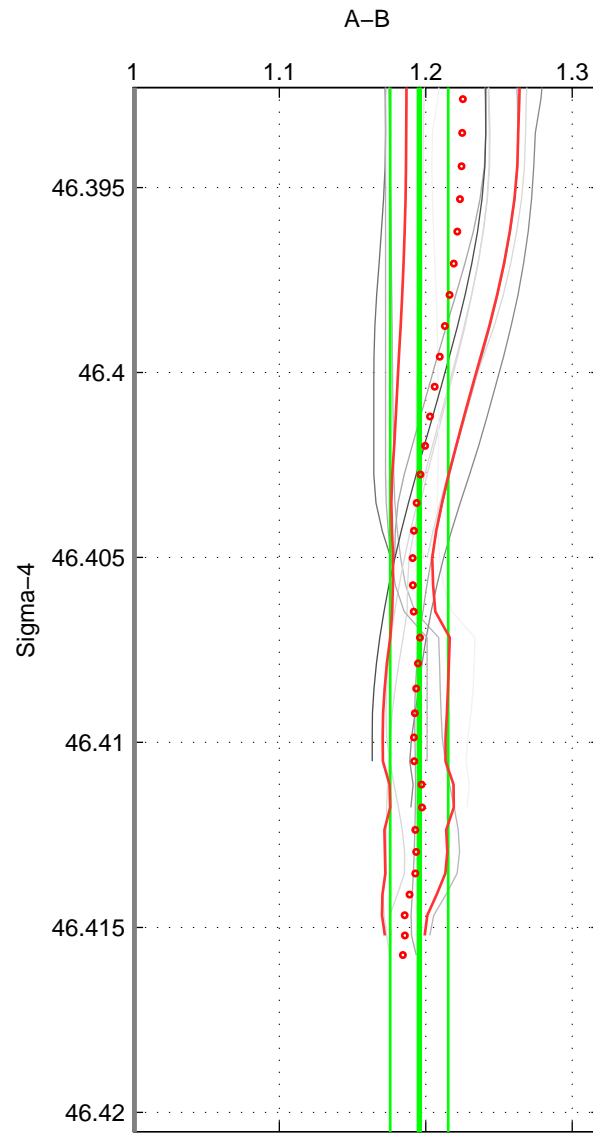

Cruise A (red). Date: Sep 1991 Cruisename: 106-77DN19910726

Cruise B (blue). Date: Sep 1980 Cruisename: 111-77YM19800811

*** "Favourite" values are means of spaces 1 2 3.

	Offset	O.StDev	Ratio	R.Stdev	Rating
SIGMA:	2.410	0.223	1.196	0.020	2
THETA:	2.471	0.079	1.199	0.007	2
DEPTH:	2.394	0.177	1.193	0.015	2
FAV.:	2.425	0.160	1.196	0.014	2

Profiles of A: 7
 Profiles of B: 2
 Diff profs : 12
 WMoffset (A-B): 2.4099
 WMoffset stdev: 0.22314
 WMratio (A/B): 1.1955
 WMratio stdev: 0.019759

Quality (1-5): 2

Profiles of A: 7
 Profiles of B: 2
 Diff profs : 12
 WMoffset (A-B): 2.4709
 WMoffset stdev: 0.078656
 WMratio (A/B): 1.1992
 WMratio stdev: 0.0067443

Quality (1-5): 2

Profiles of A: 7
 Profiles of B: 2
 Diff profs : 12
 WMoffset (A-B): 2.394
 WMoffset stdev: 0.17674
 WMratio (A/B): 1.1929
 WMratio stdev: 0.015372

Quality (1-5): 2