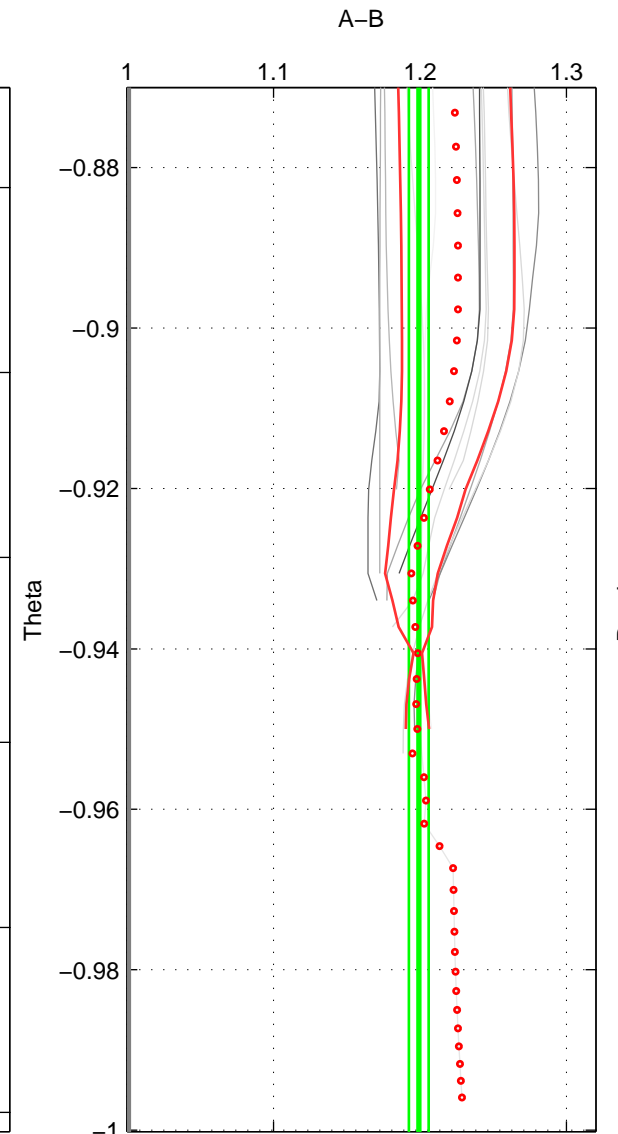

Cruise A (red). Date: Sep 1991 Cruisename: 106-77DN19910726

Cruise B (blue). Date: Sep 1980 Cruisename: 111-77YM19800811

*** "Favourite" values are means of spaces 1 2 3.

	Offset	O.StDev	Ratio	R.Stdev	Rating
SIGMA:	2.410	0.223	1.196	0.020	2
THETA:	2.471	0.079	1.199	0.007	2
DEPTH:	2.394	0.177	1.193	0.015	2
FAV.:	2.425	0.160	1.196	0.014	2

Profiles of A: 7
 Profiles of B: 2
 Diff profs : 12
 WMoffset (A-B): 2.4099
 WMoffset stdev: 0.22314
 WMratio (A/B): 1.1955
 WMratio stdev: 0.019759

Quality (1-5): 2

Profiles of A: 7
 Profiles of B: 2
 Diff profs : 12
 WMoffset (A-B): 2.4709
 WMoffset stdev: 0.078656
 WMratio (A/B): 1.1992
 WMratio stdev: 0.0067443

Quality (1-5): 2

Profiles of A: 7
 Profiles of B: 2
 Diff profs : 12
 WMoffset (A-B): 2.394
 WMoffset stdev: 0.17674
 WMratio (A/B): 1.1929
 WMratio stdev: 0.015372

Quality (1-5): 2