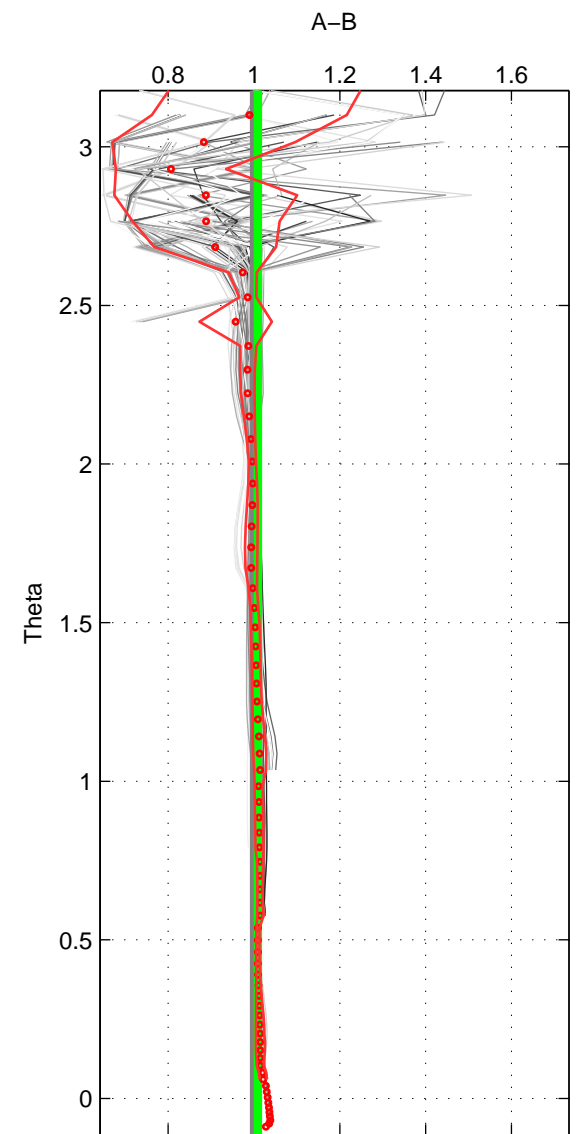

Cruise A (red). Date: Feb 1994 Cruisename: 238-323019940104
 Cruise B (blue). Date: Apr 1995 Cruisename: 320-74JC19950320

*** "Favourite" values are means of spaces 1 2 3.

	Offset	O.StDev	Ratio	R.Stdev	Rating
SIGMA:	0.102	0.306	1.005	0.011	5
THETA:	0.245	0.204	1.009	0.007	5
DEPTH:	-0.547	0.621	0.975	0.028	5
FAV.:	-0.067	0.377	0.997	0.016	5

Profiles of A: 7
 Profiles of B: 11
 Diff profs: 63
 WMoffset (A-B): 0.10209
 WMoffset stdev: 0.30588
 WMratio (A/B): 1.005
 WMratio stdev: 0.011448

Quality (1-5): 5

Profiles of A: 7
 Profiles of B: 11
 Diff profs: 63
 WMoffset (A-B): 0.24526
 WMoffset stdev: 0.2039
 WMratio (A/B): 1.0092
 WMratio stdev: 0.0069289

Quality (1-5): 5

Profiles of A: 7
 Profiles of B: 11
 Diff profs: 63
 WMoffset (A-B): -0.54715
 WMoffset stdev: 0.62065
 WMratio (A/B): 0.97548
 WMratio stdev: 0.028457

Quality (1-5): 5