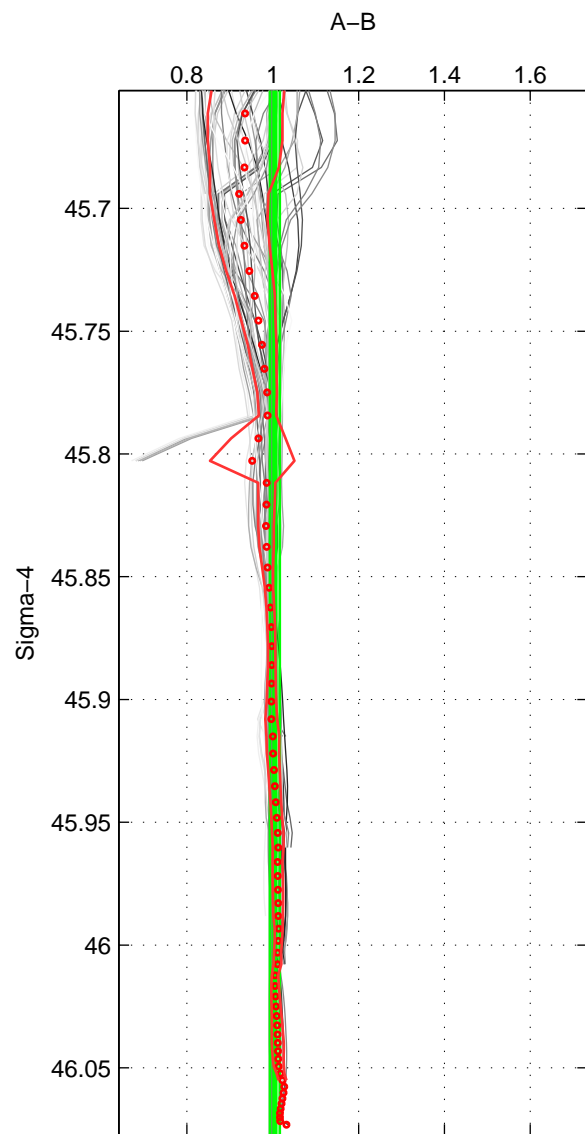

Cruise A (red). Date: Feb 1994 Cruisename: 238-323019940104
 Cruise B (blue). Date: Apr 1995 Cruisename: 320-74JC19950320

*** "Favourite" values are means of spaces 1 2 3.

	Offset	O.StDev	Ratio	R.Stdev	Rating
SIGMA:	0.102	0.306	1.005	0.011	5
THETA:	0.245	0.204	1.009	0.007	5
DEPTH:	-0.547	0.621	0.975	0.028	5
FAV.:	-0.067	0.377	0.997	0.016	5

Profiles of A: 7
 Profiles of B: 11
 Diff profs: 63
 WMoffset (A-B): 0.10209
 WMoffset stdev: 0.30588
 WMratio (A/B): 1.005
 WMratio stdev: 0.011448

Quality (1-5): 5

Profiles of A: 7
 Profiles of B: 11
 Diff profs: 63
 WMoffset (A-B): 0.24526
 WMoffset stdev: 0.2039
 WMratio (A/B): 1.0092
 WMratio stdev: 0.0069289

Quality (1-5): 5

Profiles of A: 7
 Profiles of B: 11
 Diff profs: 63
 WMoffset (A-B): -0.54715
 WMoffset stdev: 0.62065
 WMratio (A/B): 0.97548
 WMratio stdev: 0.028457

Quality (1-5): 5