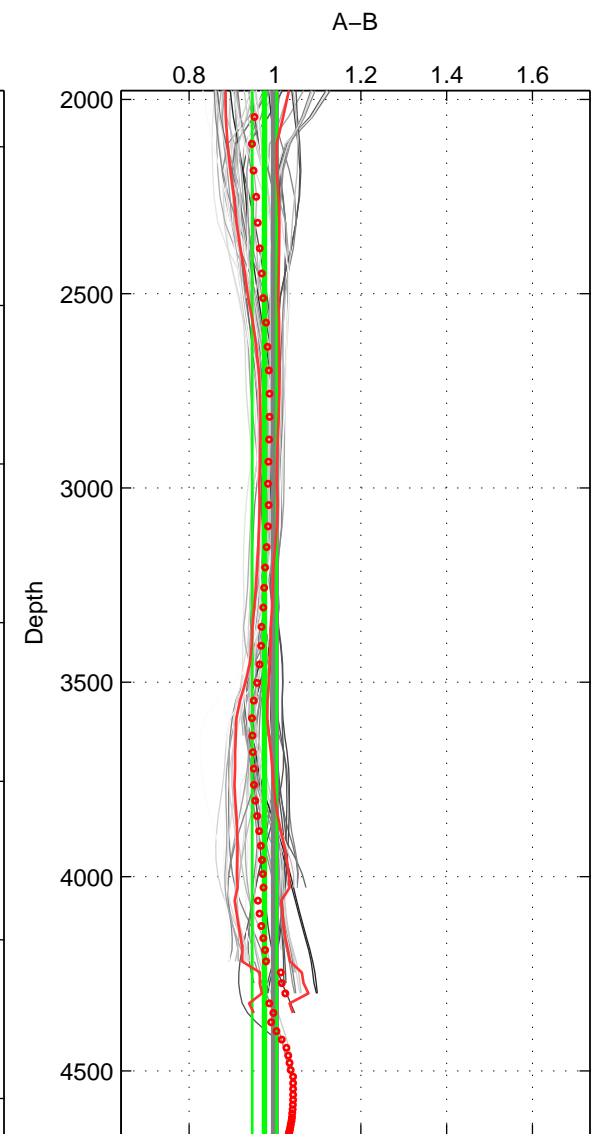

Cruise A (red). Date: Feb 1994 Cruisename: 238-323019940104
 Cruise B (blue). Date: Apr 1995 Cruisename: 320-74JC19950320

*** "Favourite" values are means of spaces 1 2 3.

	Offset	O.StDev	Ratio	R.Stdev	Rating
SIGMA:	0.102	0.306	1.005	0.011	5
THETA:	0.245	0.204	1.009	0.007	5
DEPTH:	-0.547	0.621	0.975	0.028	5
FAV.:	-0.067	0.377	0.997	0.016	5

Profiles of A: 7
 Profiles of B: 11
 Diff profs: 63
 WMoffset (A-B): 0.10209
 WMoffset stdev: 0.30588
 WMratio (A/B): 1.005
 WMratio stdev: 0.011448

Quality (1-5): 5

Profiles of A: 7
 Profiles of B: 11
 Diff profs: 63
 WMoffset (A-B): 0.24526
 WMoffset stdev: 0.2039
 WMratio (A/B): 1.0092
 WMratio stdev: 0.0069289

Quality (1-5): 5

Profiles of A: 7
 Profiles of B: 11
 Diff profs: 63
 WMoffset (A-B): -0.54715
 WMoffset stdev: 0.62065
 WMratio (A/B): 0.97548
 WMratio stdev: 0.028457

Quality (1-5): 5