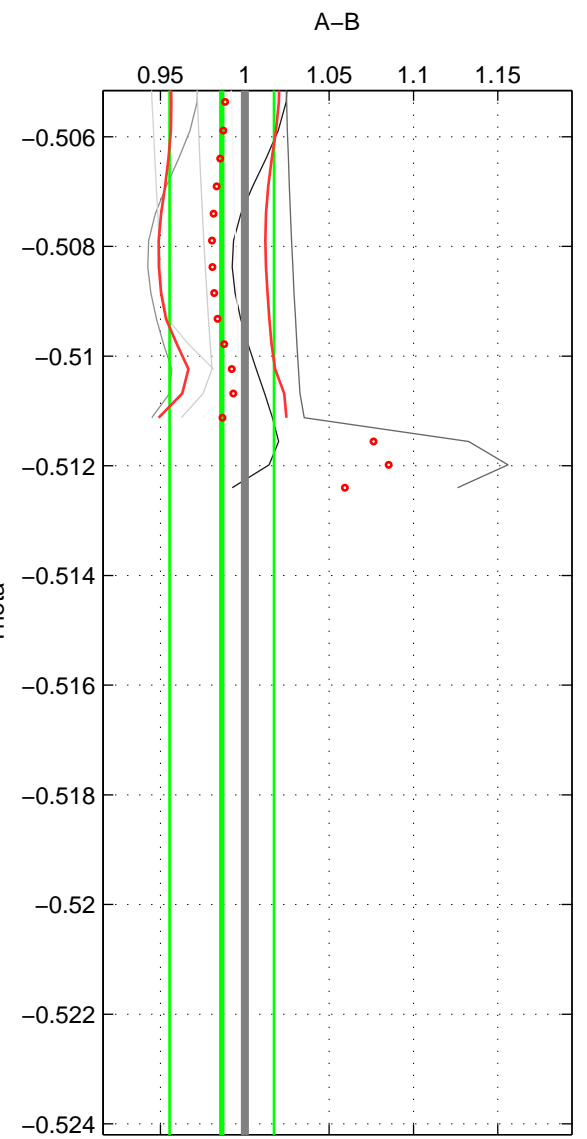

Cruise A (red). Date: Sep 1993 Cruisename: 33-18SN19950803

Cruise B (blue). Date: Aug 2002 Cruisename: 39-18SN20020816

*** "Favourite" values are means of spaces 1 2.

	Offset	O.StDev	Ratio	R.Stdev	Rating
SIGMA:	-0.006	0.302	1.000	0.022	2
THETA:	-0.205	0.442	0.986	0.031	2
DEPTH:	0.392	0.219	1.028	0.015	1
FAV. :	-0.105	0.372	0.993	0.026	2

Profiles of A: 3
 Profiles of B: 4
 Diff profs : 7
 WMoffset (A-B): -0.0058981
 WMoffset stdev: 0.30243
 WMratio (A/B): 0.99988
 WMratio stdev: 0.021629

Quality (1-5): 2

Profiles of A: 3
 Profiles of B: 3
 Diff profs : 6
 WMoffset (A-B): -0.20471
 WMoffset stdev: 0.44177
 WMratio (A/B): 0.98629
 WMratio stdev: 0.031009

Quality (1-5): 2

Profiles of A: 3
 Profiles of B: 4
 Diff profs : 7
 WMoffset (A-B): 0.39167
 WMoffset stdev: 0.21946
 WMratio (A/B): 1.0277
 WMratio stdev: 0.015497

Quality (1-5): 1

Please note that statistics are bad.