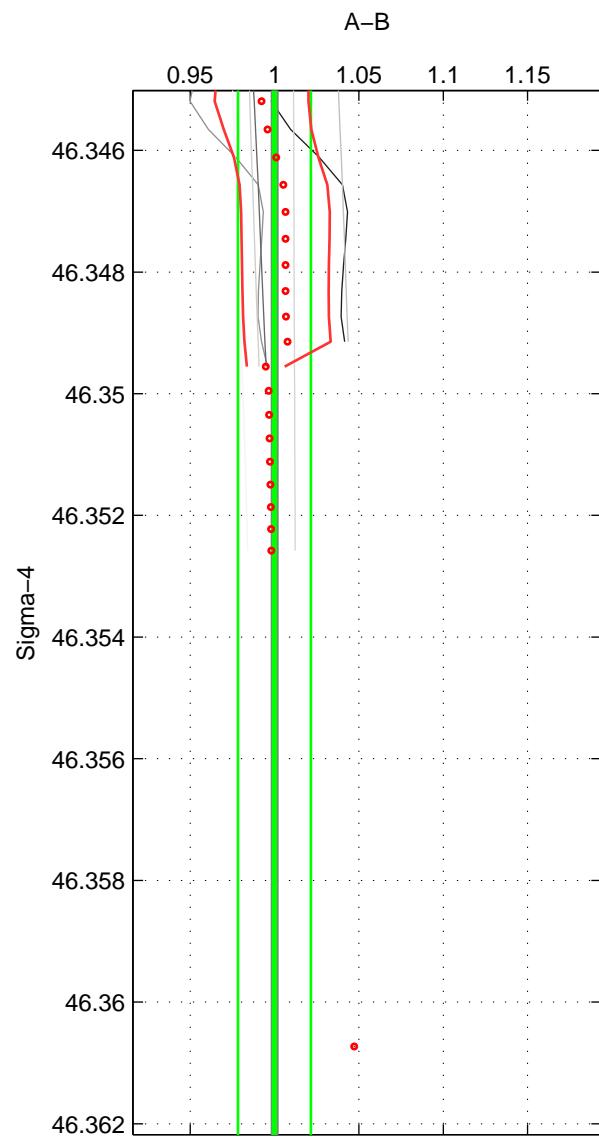

Cruise A (red). Date: Sep 1993 Cruisename: 33-18SN19950803

Cruise B (blue). Date: Aug 2002 Cruisename: 39-18SN20020816

*** "Favourite" values are means of spaces 1 2.

	Offset	O.StDev	Ratio	R.Stdev	Rating
SIGMA:	-0.006	0.302	1.000	0.022	2
THETA:	-0.205	0.442	0.986	0.031	2
DEPTH:	0.392	0.219	1.028	0.015	1
FAV. :	-0.105	0.372	0.993	0.026	2

Profiles of A: 3
 Profiles of B: 4
 Diff profs : 7
 WMoffset (A-B): -0.0058981
 WMoffset stdev: 0.30243
 WMratio (A/B): 0.99988
 WMratio stdev: 0.021629

Quality (1-5): 2

Profiles of A: 3
 Profiles of B: 3
 Diff profs : 6
 WMoffset (A-B): -0.20471
 WMoffset stdev: 0.44177
 WMratio (A/B): 0.98629
 WMratio stdev: 0.031009

Quality (1-5): 2

Profiles of A: 3
 Profiles of B: 4
 Diff profs : 7
 WMoffset (A-B): 0.39167
 WMoffset stdev: 0.21946
 WMratio (A/B): 1.0277
 WMratio stdev: 0.015497

Quality (1-5): 1

Please note that statistics are bad.