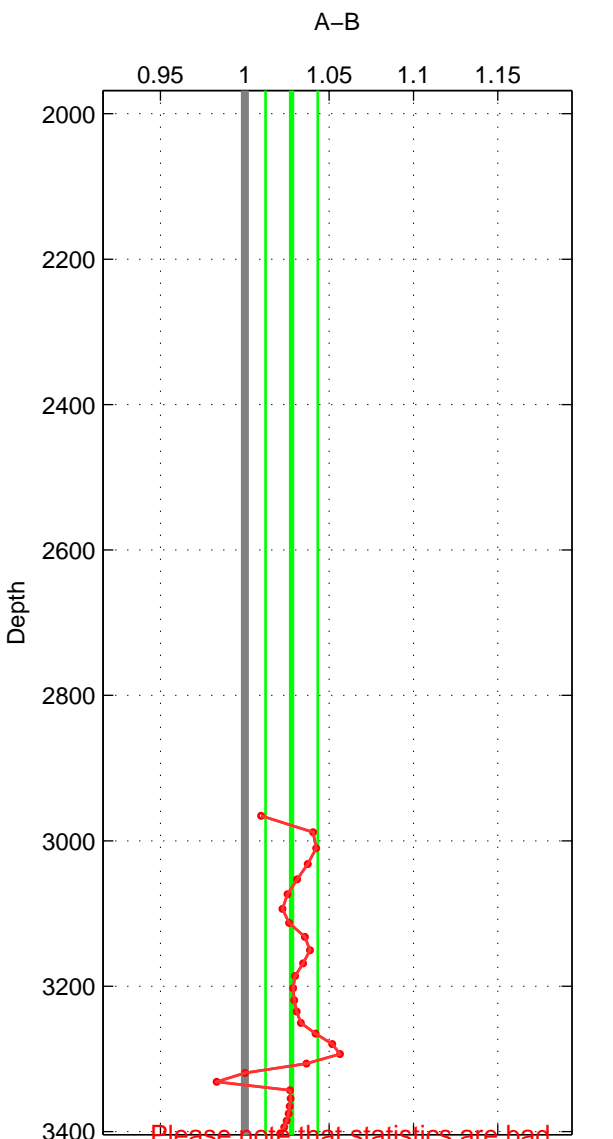

Cruise A (red). Date: Sep 1993 Cruisename: 33-18SN19950803

Cruise B (blue). Date: Aug 2002 Cruisename: 39-18SN20020816

*** "Favourite" values are means of spaces 1 2.

	Offset	O.StDev	Ratio	R.Stdev	Rating
SIGMA:	-0.006	0.302	1.000	0.022	2
THETA:	-0.205	0.442	0.986	0.031	2
DEPTH:	0.392	0.219	1.028	0.015	1
FAV. :	-0.105	0.372	0.993	0.026	2

Profiles of A: 3
 Profiles of B: 4
 Diff profs : 7
 WMoffset (A-B): -0.0058981
 WMoffset stdev: 0.30243
 WMratio (A/B): 0.99988
 WMratio stdev: 0.021629

Quality (1-5): 2

Profiles of A: 3
 Profiles of B: 3
 Diff profs : 6
 WMoffset (A-B): -0.20471
 WMoffset stdev: 0.44177
 WMratio (A/B): 0.98629
 WMratio stdev: 0.031009

Quality (1-5): 2

Profiles of A: 3
 Profiles of B: 4
 Diff profs : 7
 WMoffset (A-B): 0.39167
 WMoffset stdev: 0.21946
 WMratio (A/B): 1.0277
 WMratio stdev: 0.015497

Quality (1-5): 1

Please note that statistics are bad.