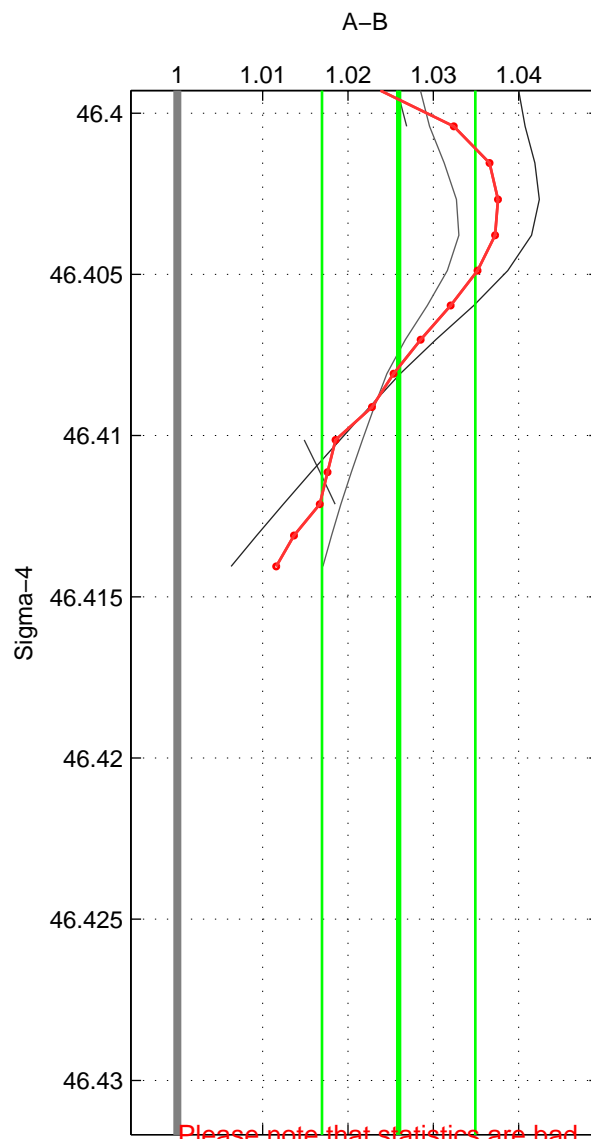

Cruise A (red). Date: Feb 1994 Cruisename: 70-58AA19940203

Cruise B (blue). Date: Sep 1980 Cruisename: 111-77YM19800811

\*\*\* "Favourite" values are those of space 2.

	Offset	O.StDev	Ratio	R.Stdev	Rating
SIGMA:	0.331	0.114	1.026	0.009	2
THETA:	0.302	0.069	1.024	0.005	3
DEPTH:	0.330	0.110	1.026	0.009	2
FAV.:	0.302	0.069	1.024	0.005	3

Please note that statistics are bad.

Profiles of A: 2  
 Profiles of B: 3  
 Diff profs : 6  
 WMoffset (A-B): 0.33081  
 WMoffset stdev: 0.11354  
 WMratio (A/B): 1.0259  
 WMratio stdev: 0.0089853

Quality (1-5): 2

Profiles of A: 3  
 Profiles of B: 3  
 Diff profs : 8  
 WMoffset (A-B): 0.3021  
 WMoffset stdev: 0.069424  
 WMratio (A/B): 1.0236  
 WMratio stdev: 0.0054762

Quality (1-5): 3

Please note that statistics are bad.

Profiles of A: 1  
 Profiles of B: 3  
 Diff profs : 3  
 WMoffset (A-B): 0.33024  
 WMoffset stdev: 0.10967  
 WMratio (A/B): 1.0259  
 WMratio stdev: 0.0086798

Quality (1-5): 2