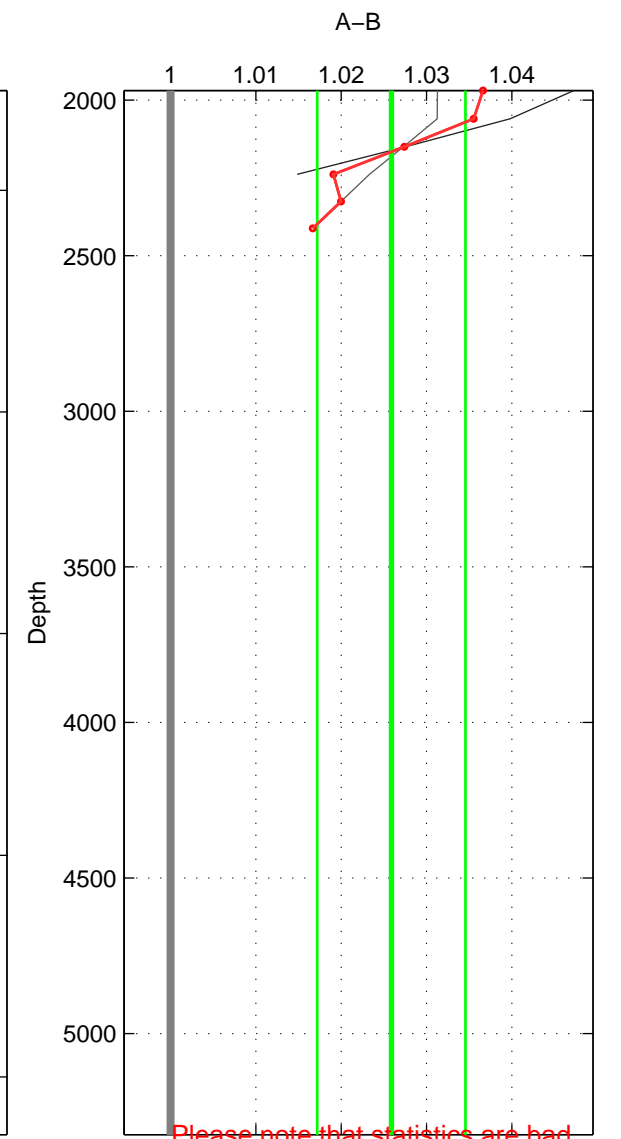

Cruise A (red). Date: Feb 1994 Cruisename: 70-58AA19940203

Cruise B (blue). Date: Sep 1980 Cruisename: 111-77YM19800811

\*\*\* "Favourite" values are those of space 2.

	Offset	O.StDev	Ratio	R.Stdev	Rating
SIGMA:	0.331	0.114	1.026	0.009	2
THETA:	0.302	0.069	1.024	0.005	3
DEPTH:	0.330	0.110	1.026	0.009	2
FAV.:	0.302	0.069	1.024	0.005	3

Please note that statistics are bad.

Profiles of A: 2  
 Profiles of B: 3  
 Diff profs : 6  
 WMoffset (A-B): 0.33081  
 WMoffset stdev: 0.11354  
 WMratio (A/B): 1.0259  
 WMratio stdev: 0.0089853

Quality (1-5): 2

Profiles of A: 3  
 Profiles of B: 3  
 Diff profs : 8  
 WMoffset (A-B): 0.3021  
 WMoffset stdev: 0.069424  
 WMratio (A/B): 1.0236  
 WMratio stdev: 0.0054762

Quality (1-5): 3

Please note that statistics are bad.

Profiles of A: 1  
 Profiles of B: 3  
 Diff profs : 3  
 WMoffset (A-B): 0.33024  
 WMoffset stdev: 0.10967  
 WMratio (A/B): 1.0259  
 WMratio stdev: 0.0086798

Quality (1-5): 2