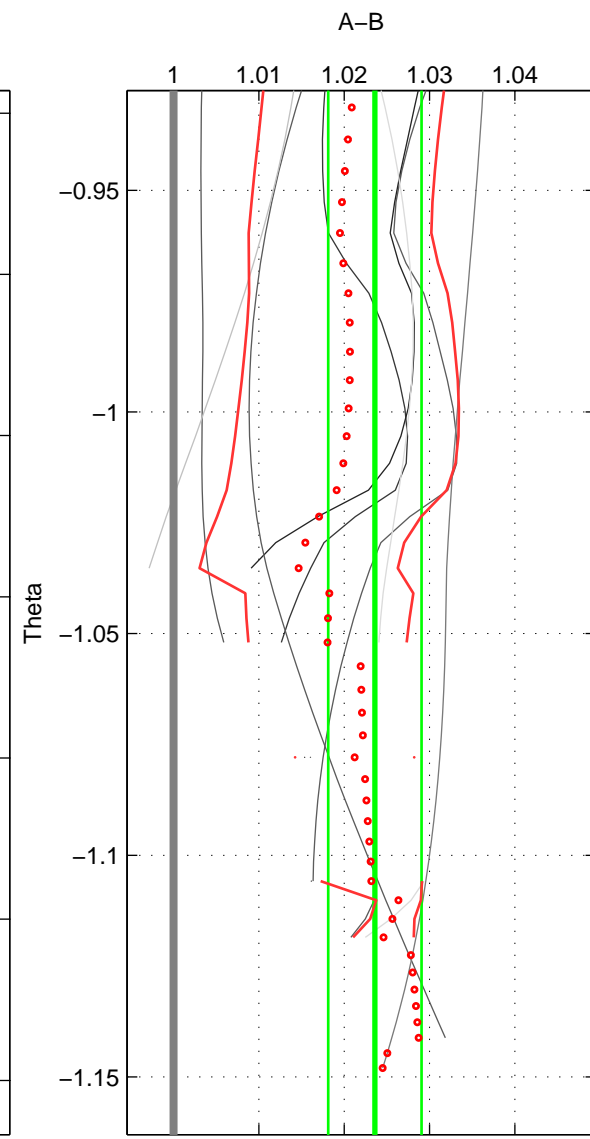

Cruise A (red). Date: Feb 1994 Cruisename: 70-58AA19940203

Cruise B (blue). Date: Sep 1980 Cruisename: 111-77YM19800811

\*\*\* "Favourite" values are those of space 2.

	Offset	O.StDev	Ratio	R.Stdev	Rating
SIGMA:	0.331	0.114	1.026	0.009	2
THETA:	0.302	0.069	1.024	0.005	3
DEPTH:	0.330	0.110	1.026	0.009	2
FAV.:	0.302	0.069	1.024	0.005	3

Please note that statistics are bad.

Profiles of A: 2  
 Profiles of B: 3  
 Diff profs : 6  
 WMoffset (A-B): 0.33081  
 WMoffset stdev: 0.11354  
 WMratio (A/B): 1.0259  
 WMratio stdev: 0.0089853

Quality (1-5): 2

Profiles of A: 3  
 Profiles of B: 3  
 Diff profs : 8  
 WMoffset (A-B): 0.3021  
 WMoffset stdev: 0.069424  
 WMratio (A/B): 1.0236  
 WMratio stdev: 0.0054762

Quality (1-5): 3

Please note that statistics are bad.

Profiles of A: 1  
 Profiles of B: 3  
 Diff profs : 3  
 WMoffset (A-B): 0.33024  
 WMoffset stdev: 0.10967  
 WMratio (A/B): 1.0259  
 WMratio stdev: 0.0086798

Quality (1-5): 2