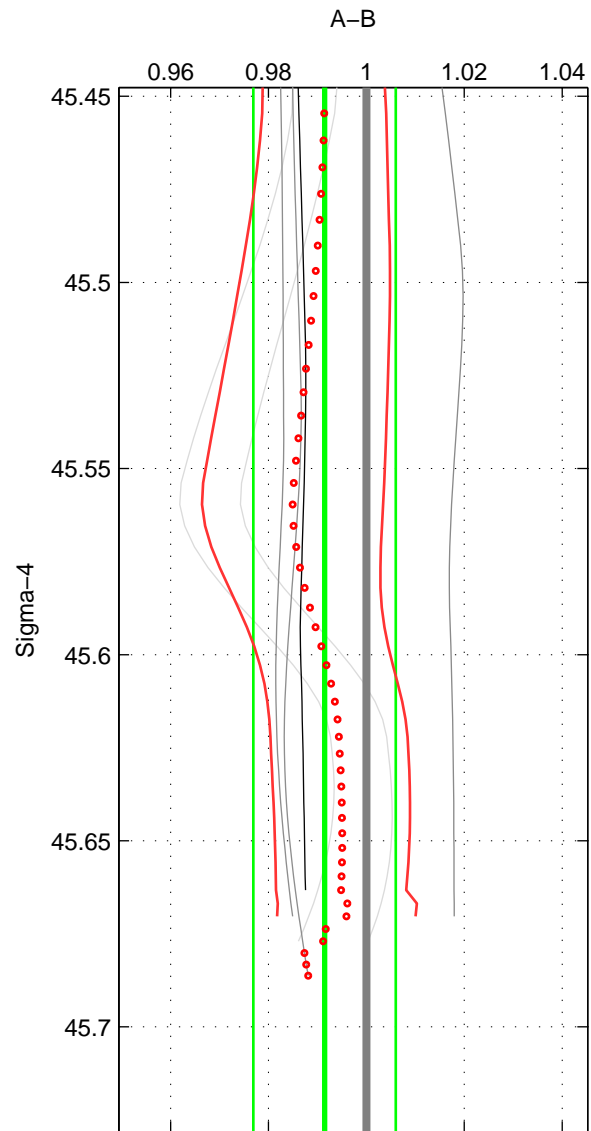

Cruise A (red). Date: Jun 1997 Cruisename: 681-49UP19970530

Cruise B (blue). Date: Oct 1997 Cruisename: 683-49UP19970912

\*\*\* "Favourite" values are means of spaces 1 2 3.

	Offset	O.StDev	Ratio	R.Stdev	Rating
SIGMA:	-0.367	0.615	0.991	0.015	3
THETA:	-0.365	0.593	0.992	0.014	3
DEPTH:	-0.231	0.729	0.995	0.017	3
FAV. :	-0.321	0.646	0.993	0.015	3

Profiles of A: 6  
 Profiles of B: 6  
 Diff profs : 6  
 WMoffset (A-B): -0.3675  
 WMoffset stdev: 0.61516  
 WMratio (A/B): 0.99146  
 WMratio stdev: 0.014563

Quality (1-5): 3

Profiles of A: 6  
 Profiles of B: 6  
 Diff profs : 6  
 WMoffset (A-B): -0.36525  
 WMoffset stdev: 0.59283  
 WMratio (A/B): 0.99151  
 WMratio stdev: 0.014047

Quality (1-5): 3

Profiles of A: 6  
 Profiles of B: 6  
 Diff profs : 6  
 WMoffset (A-B): -0.23139  
 WMoffset stdev: 0.72926  
 WMratio (A/B): 0.99467  
 WMratio stdev: 0.017472

Quality (1-5): 3