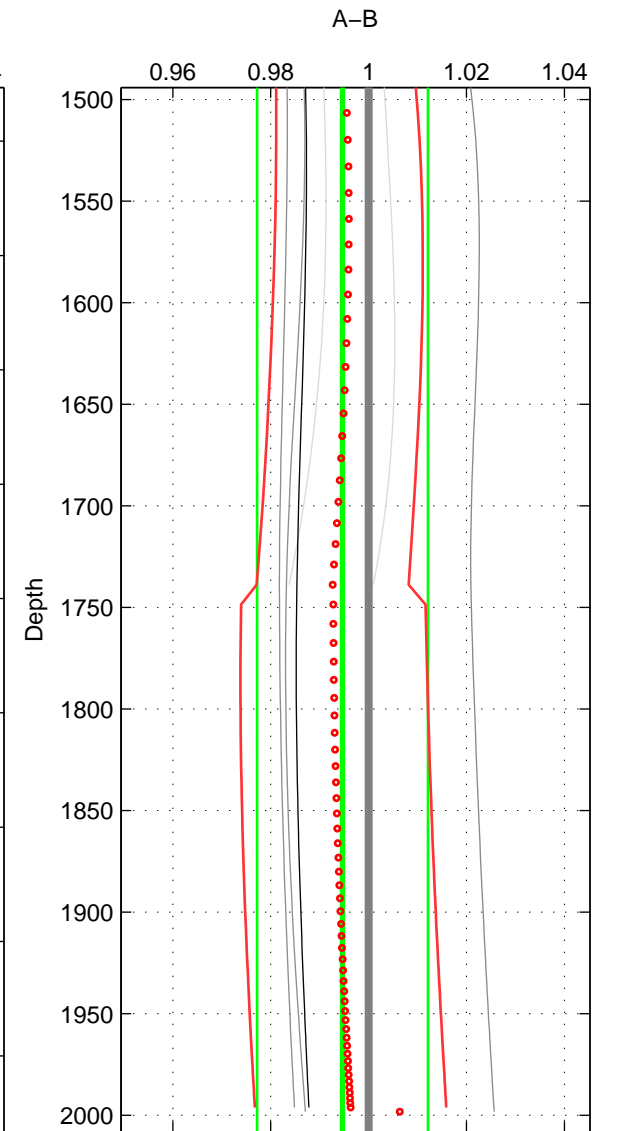

Cruise A (red). Date: Jun 1997 Cruisename: 681-49UP19970530

Cruise B (blue). Date: Oct 1997 Cruisename: 683-49UP19970912

\*\*\* "Favourite" values are means of spaces 1 2 3.

	Offset	O.StDev	Ratio	R.Stdev	Rating
SIGMA:	-0.367	0.615	0.991	0.015	3
THETA:	-0.365	0.593	0.992	0.014	3
DEPTH:	-0.231	0.729	0.995	0.017	3
FAV. :	-0.321	0.646	0.993	0.015	3

Profiles of A: 6  
 Profiles of B: 6  
 Diff profs : 6  
 WMoffset (A-B): -0.3675  
 WMoffset stdev: 0.61516  
 WMratio (A/B): 0.99146  
 WMratio stdev: 0.014563

Quality (1-5): 3

Profiles of A: 6  
 Profiles of B: 6  
 Diff profs : 6  
 WMoffset (A-B): -0.36525  
 WMoffset stdev: 0.59283  
 WMratio (A/B): 0.99151  
 WMratio stdev: 0.014047

Quality (1-5): 3

Profiles of A: 6  
 Profiles of B: 6  
 Diff profs : 6  
 WMoffset (A-B): -0.23139  
 WMoffset stdev: 0.72926  
 WMratio (A/B): 0.99467  
 WMratio stdev: 0.017472

Quality (1-5): 3