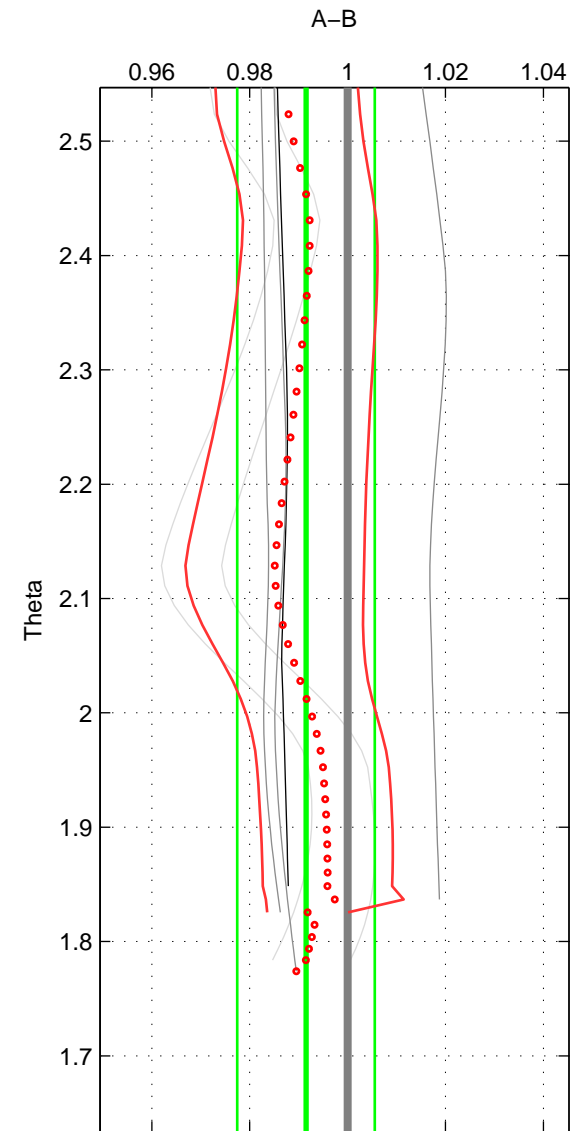

Cruise A (red). Date: Jun 1997 Cruisename: 681-49UP19970530

Cruise B (blue). Date: Oct 1997 Cruisename: 683-49UP19970912

\*\*\* "Favourite" values are means of spaces 1 2 3.

	Offset	O.StDev	Ratio	R.Stdev	Rating
SIGMA:	-0.367	0.615	0.991	0.015	3
THETA:	-0.365	0.593	0.992	0.014	3
DEPTH:	-0.231	0.729	0.995	0.017	3
FAV. :	-0.321	0.646	0.993	0.015	3

Profiles of A: 6  
 Profiles of B: 6  
 Diff profs : 6  
 WMoffset (A-B): -0.3675  
 WMoffset stdev: 0.61516  
 WMratio (A/B): 0.99146  
 WMratio stdev: 0.014563

Quality (1-5): 3

Profiles of A: 6  
 Profiles of B: 6  
 Diff profs : 6  
 WMoffset (A-B): -0.36525  
 WMoffset stdev: 0.59283  
 WMratio (A/B): 0.99151  
 WMratio stdev: 0.014047

Quality (1-5): 3

Profiles of A: 6  
 Profiles of B: 6  
 Diff profs : 6  
 WMoffset (A-B): -0.23139  
 WMoffset stdev: 0.72926  
 WMratio (A/B): 0.99467  
 WMratio stdev: 0.017472

Quality (1-5): 3