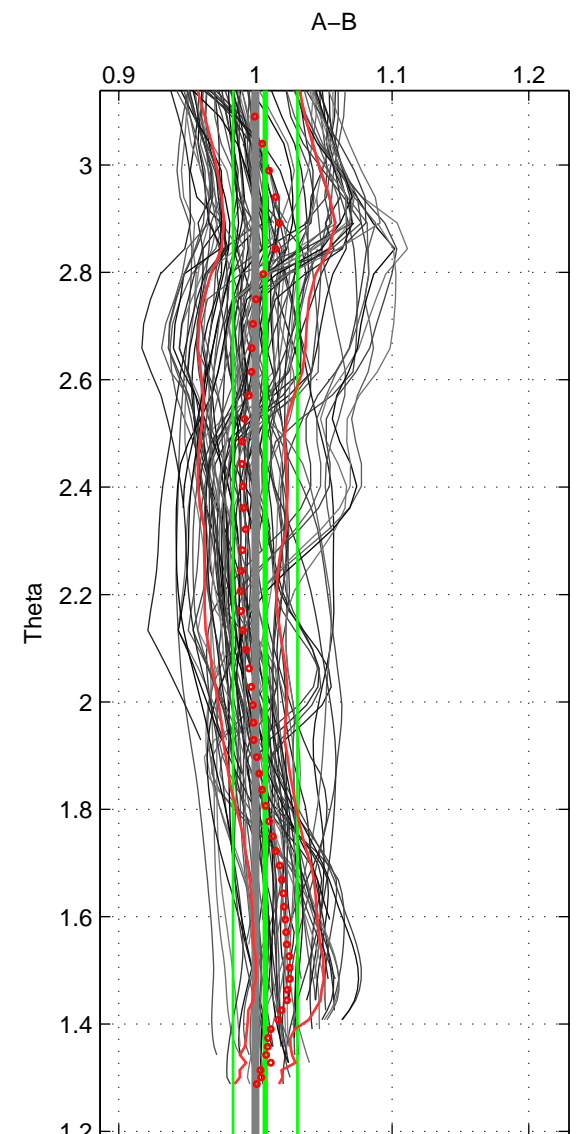

Cruise A (red). Date: Jul 1999 Cruisename: 157-06MT19990711  
 Cruise B (blue). Date: Jun 2006 Cruisename: 197-18HU20060524

\*\*\* "Favourite" values are means of spaces 1 2 3.

	Offset	O.StDev	Ratio	R.Stdev	Rating
SIGMA:	0.054	0.342	1.004	0.024	5
THETA:	0.105	0.338	1.007	0.024	5
DEPTH:	0.533	0.361	1.035	0.027	5
FAV.:	0.231	0.347	1.015	0.025	5

Profiles of A: 25  
 Profiles of B: 14  
 Diff profs : 94  
 WMoffset (A-B): 0.054139  
 WMoffset stdev: 0.34217  
 WMratio (A/B): 1.0037  
 WMratio stdev: 0.023938

Quality (1-5): 5

Profiles of A: 25  
 Profiles of B: 14  
 Diff profs : 95  
 WMoffset (A-B): 0.10531  
 WMoffset stdev: 0.3379  
 WMratio (A/B): 1.0071  
 WMratio stdev: 0.023632

Quality (1-5): 5

Profiles of A: 25  
 Profiles of B: 14  
 Diff profs : 92  
 WMoffset (A-B): 0.53266  
 WMoffset stdev: 0.36112  
 WMratio (A/B): 1.035  
 WMratio stdev: 0.026917

Quality (1-5): 5