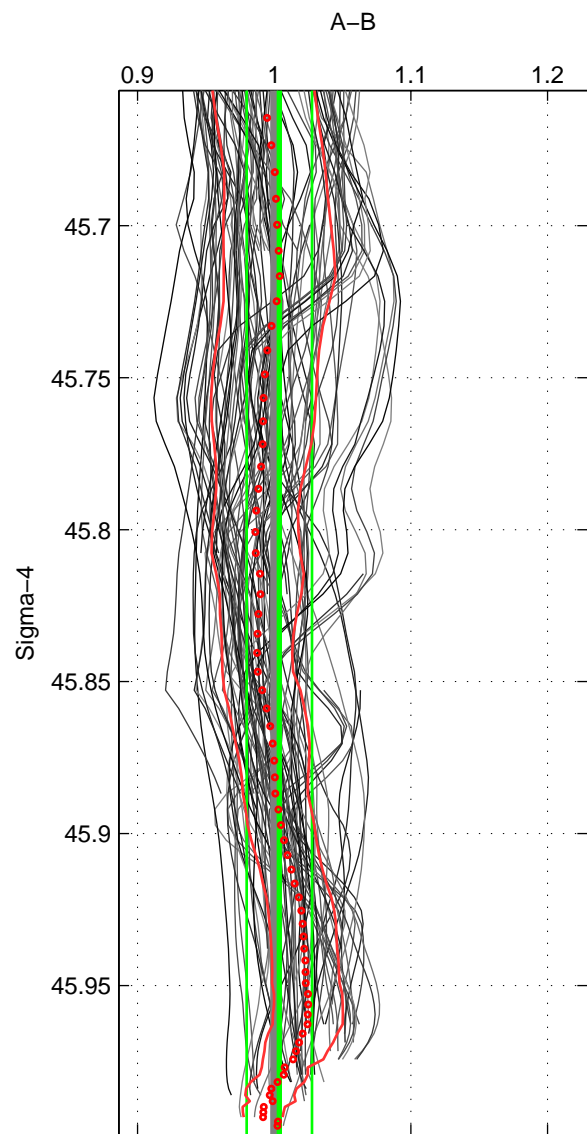

Cruise A (red). Date: Jul 1999 Cruisename: 157-06MT19990711  
 Cruise B (blue). Date: Jun 2006 Cruisename: 197-18HU20060524

\*\*\* "Favourite" values are means of spaces 1 2 3.

	Offset	O.StDev	Ratio	R.Stdev	Rating
SIGMA:	0.054	0.342	1.004	0.024	5
THETA:	0.105	0.338	1.007	0.024	5
DEPTH:	0.533	0.361	1.035	0.027	5
FAV.:	0.231	0.347	1.015	0.025	5

Profiles of A: 25  
 Profiles of B: 14  
 Diff profs : 94  
 WMoffset (A-B): 0.054139  
 WMoffset stdev: 0.34217  
 WMratio (A/B): 1.0037  
 WMratio stdev: 0.023938

Quality (1-5): 5

Profiles of A: 25  
 Profiles of B: 14  
 Diff profs : 95  
 WMoffset (A-B): 0.10531  
 WMoffset stdev: 0.3379  
 WMratio (A/B): 1.0071  
 WMratio stdev: 0.023632

Quality (1-5): 5

Profiles of A: 25  
 Profiles of B: 14  
 Diff profs : 92  
 WMoffset (A-B): 0.53266  
 WMoffset stdev: 0.36112  
 WMratio (A/B): 1.035  
 WMratio stdev: 0.026917

Quality (1-5): 5