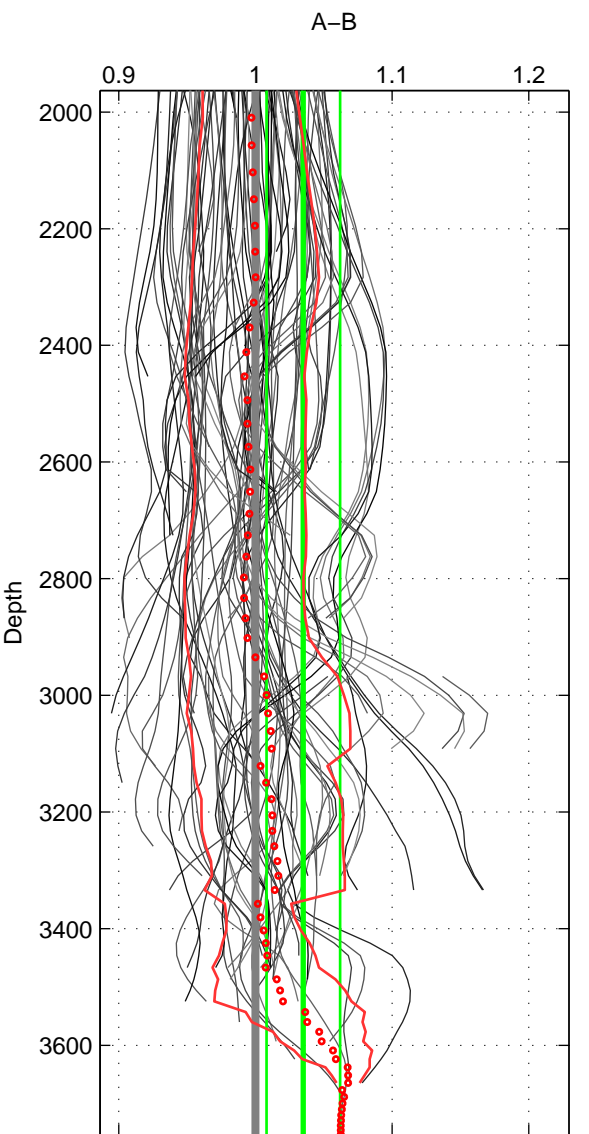

Cruise A (red). Date: Jul 1999 Cruisename: 157-06MT19990711  
 Cruise B (blue). Date: Jun 2006 Cruisename: 197-18HU20060524

\*\*\* "Favourite" values are means of spaces 1 2 3.

	Offset	O.StDev	Ratio	R.Stdev	Rating
SIGMA:	0.054	0.342	1.004	0.024	5
THETA:	0.105	0.338	1.007	0.024	5
DEPTH:	0.533	0.361	1.035	0.027	5
FAV.:	0.231	0.347	1.015	0.025	5

Profiles of A: 25  
 Profiles of B: 14  
 Diff profs : 94  
 WMoffset (A-B): 0.054139  
 WMoffset stdev: 0.34217  
 WMratio (A/B): 1.0037  
 WMratio stdev: 0.023938

Quality (1-5): 5

Profiles of A: 25  
 Profiles of B: 14  
 Diff profs : 95  
 WMoffset (A-B): 0.10531  
 WMoffset stdev: 0.3379  
 WMratio (A/B): 1.0071  
 WMratio stdev: 0.023632

Quality (1-5): 5

Profiles of A: 25  
 Profiles of B: 14  
 Diff profs : 92  
 WMoffset (A-B): 0.53266  
 WMoffset stdev: 0.36112  
 WMratio (A/B): 1.035  
 WMratio stdev: 0.026917

Quality (1-5): 5