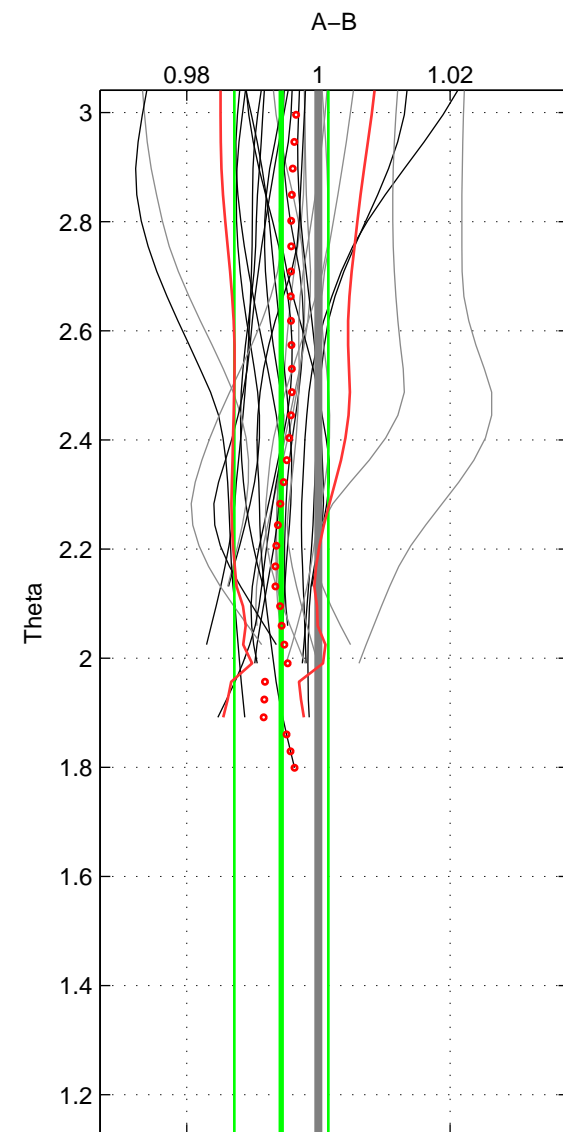

Cruise A (red). Date: Jul 2004 Cruisename: 704-49UP20040704

Cruise B (blue). Date: Feb 2008 Cruisename: 717-49UP20080122

*** "Favourite" values are those of space 2.

	Offset	O.StDev	Ratio	R.Stdev	Rating
SIGMA:	-0.244	0.171	0.994	0.004	4
THETA:	-0.220	0.280	0.994	0.007	5
DEPTH:	-0.289	0.035	0.993	0.001	3
FAV. :	-0.220	0.280	0.994	0.007	5

Profiles of A: 8
 Profiles of B: 20
 Diff profs : 15
 WMoffset (A-B): -0.24366
 WMoffset stdev: 0.17124
 WMratio (A/B): 0.9937
 WMratio stdev: 0.0044338

Quality (1-5): 4

Profiles of A: 17
 Profiles of B: 20
 Diff profs : 25
 WMoffset (A-B): -0.22042
 WMoffset stdev: 0.28003
 WMratio (A/B): 0.99436
 WMratio stdev: 0.0071454

Quality (1-5): 5

Profiles of A: 17
 Profiles of B: 20
 Diff profs : 25
 WMoffset (A-B): -0.28874
 WMoffset stdev: 0.035084
 WMratio (A/B): 0.9926
 WMratio stdev: 0.00091817

Quality (1-5): 3

Please note that statistics are bad.