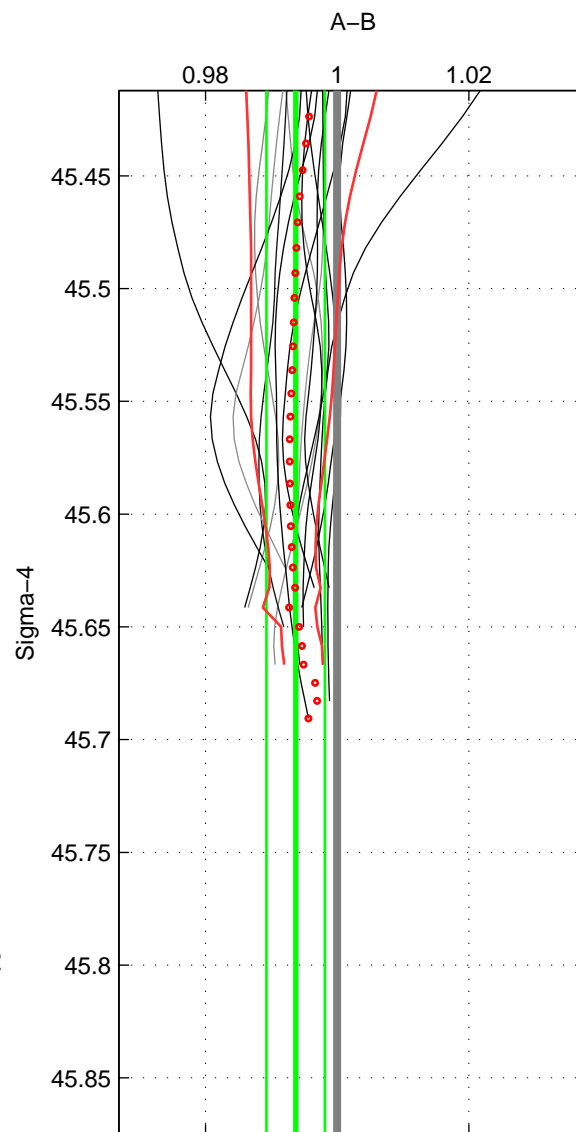

Cruise A (red). Date: Jul 2004 Cruisename: 704-49UP20040704

Cruise B (blue). Date: Feb 2008 Cruisename: 717-49UP20080122

*** "Favourite" values are those of space 2.

	Offset	O.StDev	Ratio	R.Stdev	Rating
SIGMA:	-0.244	0.171	0.994	0.004	4
THETA:	-0.220	0.280	0.994	0.007	5
DEPTH:	-0.289	0.035	0.993	0.001	3
FAV. :	-0.220	0.280	0.994	0.007	5

Profiles of A: 8
 Profiles of B: 20
 Diff profs : 15
 WMoffset (A-B): -0.24366
 WMoffset stdev: 0.17124
 WMratio (A/B): 0.9937
 WMratio stdev: 0.0044338

Quality (1-5): 4

Profiles of A: 17
 Profiles of B: 20
 Diff profs : 25
 WMoffset (A-B): -0.22042
 WMoffset stdev: 0.28003
 WMratio (A/B): 0.99436
 WMratio stdev: 0.0071454

Quality (1-5): 5

Profiles of A: 17
 Profiles of B: 20
 Diff profs : 25
 WMoffset (A-B): -0.28874
 WMoffset stdev: 0.035084
 WMratio (A/B): 0.9926
 WMratio stdev: 0.00091817

Quality (1-5): 3

Please note that statistics are bad.