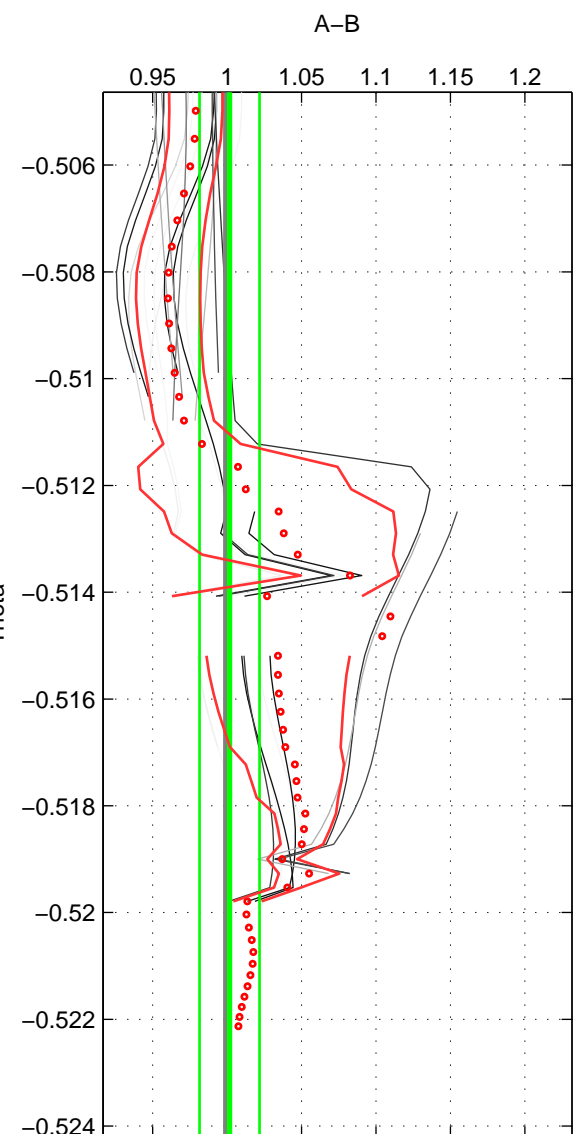

Cruise A (red). Date: Sep 1993 Cruisename: 33-18SN19950803
 Cruise B (blue). Date: Aug 2007 Cruisename: 45-18SN20070726

*** "Favourite" values are means of spaces 1 2 3.

	Offset	O.StDev	Ratio	R.Stdev	Rating
SIGMA:	0.056	0.175	1.004	0.013	4
THETA:	0.040	0.287	1.002	0.020	4
DEPTH:	0.241	0.268	1.017	0.019	4
FAV.:	0.112	0.244	1.008	0.017	4

Profiles of A: 3
 Profiles of B: 9
 Diff profs: 15
 WMoffset (A-B): 0.05647
 WMoffset stdev: 0.17546
 WMratio (A/B): 1.0042
 WMratio stdev: 0.012813

Quality (1-5): 4

Profiles of A: 3
 Profiles of B: 9
 Diff profs: 15
 WMoffset (A-B): 0.040008
 WMoffset stdev: 0.28707
 WMratio (A/B): 1.0016
 WMratio stdev: 0.020187

Quality (1-5): 4

Profiles of A: 3
 Profiles of B: 9
 Diff profs: 15
 WMoffset (A-B): 0.24088
 WMoffset stdev: 0.26843
 WMratio (A/B): 1.0173
 WMratio stdev: 0.019213

Quality (1-5): 4