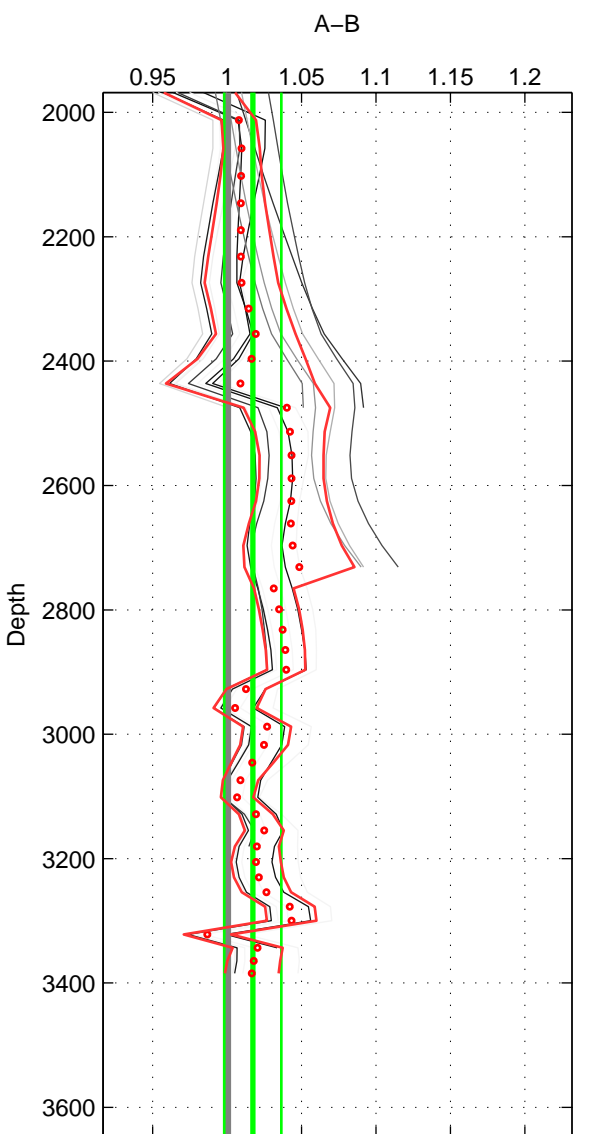

Cruise A (red). Date: Sep 1993 Cruisename: 33-18SN19950803
 Cruise B (blue). Date: Aug 2007 Cruisename: 45-18SN20070726

*** "Favourite" values are means of spaces 1 2 3.

	Offset	O.StDev	Ratio	R.Stdev	Rating
SIGMA:	0.056	0.175	1.004	0.013	4
THETA:	0.040	0.287	1.002	0.020	4
DEPTH:	0.241	0.268	1.017	0.019	4
FAV.:	0.112	0.244	1.008	0.017	4

Profiles of A: 3
 Profiles of B: 9
 Diff profs: 15
 WMoffset (A-B): 0.05647
 WMoffset stdev: 0.17546
 WMratio (A/B): 1.0042
 WMratio stdev: 0.012813

Quality (1-5): 4

Profiles of A: 3
 Profiles of B: 9
 Diff profs: 15
 WMoffset (A-B): 0.040008
 WMoffset stdev: 0.28707
 WMratio (A/B): 1.0016
 WMratio stdev: 0.020187

Quality (1-5): 4

Profiles of A: 3
 Profiles of B: 9
 Diff profs: 15
 WMoffset (A-B): 0.24088
 WMoffset stdev: 0.26843
 WMratio (A/B): 1.0173
 WMratio stdev: 0.019213

Quality (1-5): 4