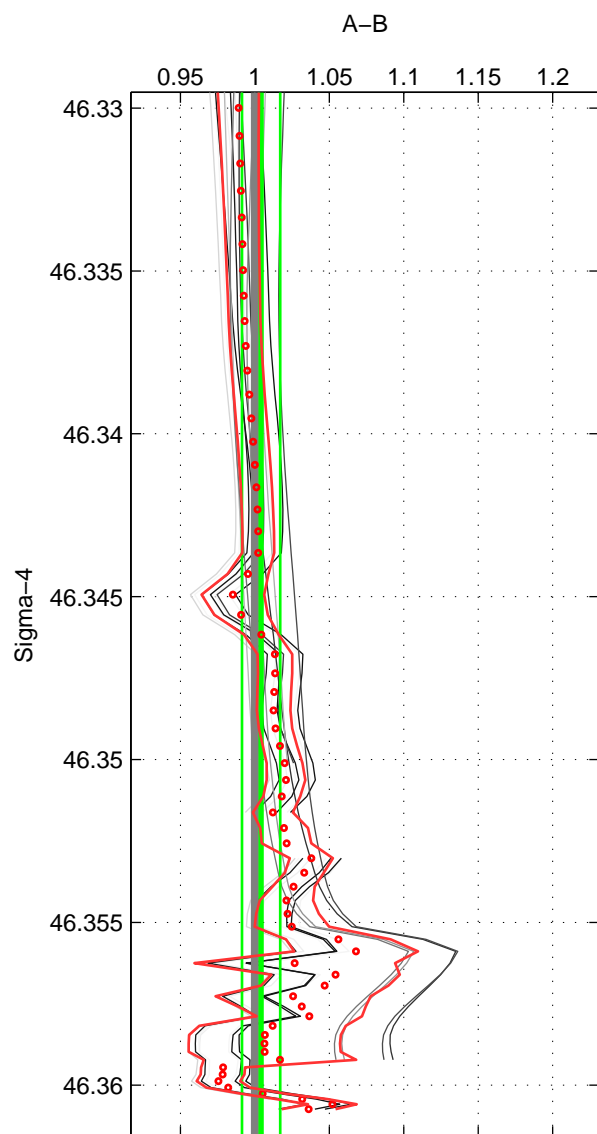

Cruise A (red). Date: Sep 1993 Cruisename: 33-18SN19950803
 Cruise B (blue). Date: Aug 2007 Cruisename: 45-18SN20070726

*** "Favourite" values are means of spaces 1 2 3.

	Offset	O.StDev	Ratio	R.Stdev	Rating
SIGMA:	0.056	0.175	1.004	0.013	4
THETA:	0.040	0.287	1.002	0.020	4
DEPTH:	0.241	0.268	1.017	0.019	4
FAV.:	0.112	0.244	1.008	0.017	4

Profiles of A: 3
 Profiles of B: 9
 Diff profs: 15
 WMoffset (A-B): 0.05647
 WMoffset stdev: 0.17546
 WMratio (A/B): 1.0042
 WMratio stdev: 0.012813

Quality (1-5): 4

Profiles of A: 3
 Profiles of B: 9
 Diff profs: 15
 WMoffset (A-B): 0.040008
 WMoffset stdev: 0.28707
 WMratio (A/B): 1.0016
 WMratio stdev: 0.020187

Quality (1-5): 4

Profiles of A: 3
 Profiles of B: 9
 Diff profs: 15
 WMoffset (A-B): 0.24088
 WMoffset stdev: 0.26843
 WMratio (A/B): 1.0173
 WMratio stdev: 0.019213

Quality (1-5): 4