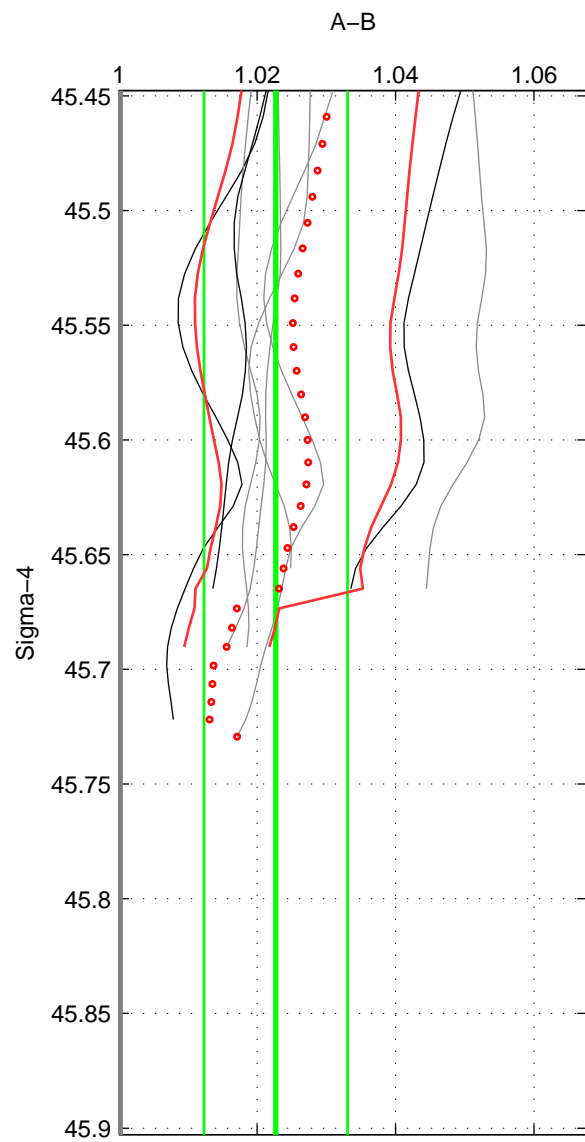

Cruise A (red). Date: Oct 2000 Cruisename: 555-49HG20000912  
 Cruise B (blue). Date: Jun 1997 Cruisename: 681-49UP19970530

\*\*\* "Favourite" values are means of spaces 1 2.

	Offset	O.StDev	Ratio	R.Stdev	Rating
SIGMA:	0.942	0.426	1.023	0.010	4
THETA:	1.158	0.522	1.028	0.013	4
DEPTH:	1.211	0.075	1.029	0.001	3
FAV.:	1.050	0.474	1.025	0.011	4

Profiles of A: 10  
 Profiles of B: 6  
 Diff profs : 8  
 WMoffset (A-B): 0.94209  
 WMoffset stdev: 0.42599  
 WMratio (A/B): 1.0227  
 WMratio stdev: 0.010373

Quality (1-5): 4

Profiles of A: 10  
 Profiles of B: 6  
 Diff profs : 8  
 WMoffset (A-B): 1.1581  
 WMoffset stdev: 0.52176  
 WMratio (A/B): 1.0276  
 WMratio stdev: 0.012534

Quality (1-5): 4

Profiles of A: 10  
 Profiles of B: 6  
 Diff profs : 8  
 WMoffset (A-B): 1.2112  
 WMoffset stdev: 0.074807  
 WMratio (A/B): 1.0291  
 WMratio stdev: 0.0014826

Quality (1-5): 3

Please note that statistics are bad.