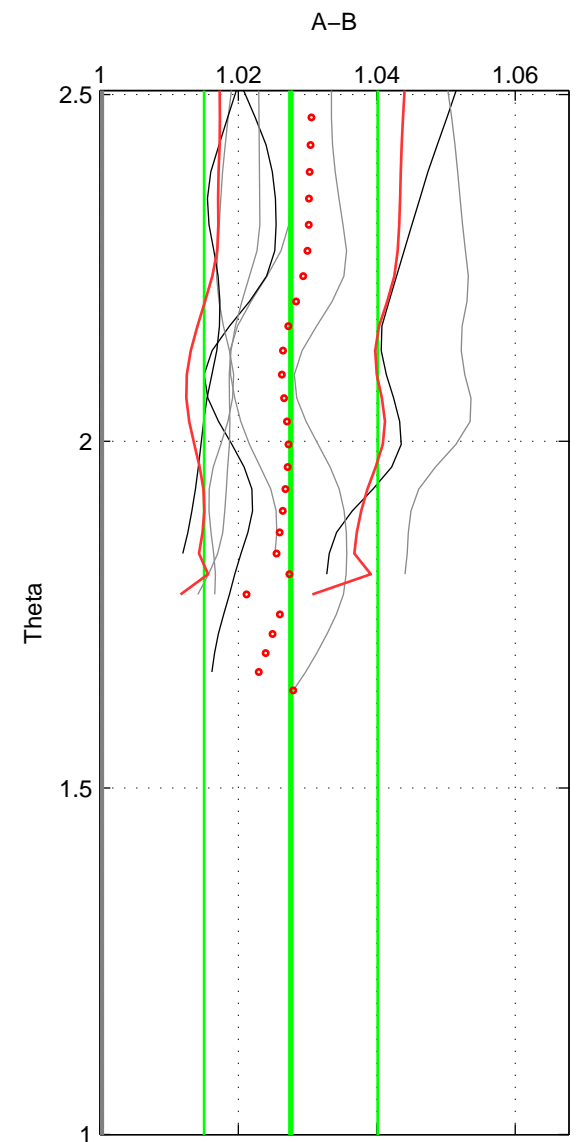

Cruise A (red). Date: Oct 2000 Cruisename: 555-49HG20000912  
 Cruise B (blue). Date: Jun 1997 Cruisename: 681-49UP19970530

\*\*\* "Favourite" values are means of spaces 1 2.

	Offset	O.StDev	Ratio	R.Stdev	Rating
SIGMA:	0.942	0.426	1.023	0.010	4
THETA:	1.158	0.522	1.028	0.013	4
DEPTH:	1.211	0.075	1.029	0.001	3
FAV.:	1.050	0.474	1.025	0.011	4

Profiles of A: 10  
 Profiles of B: 6  
 Diff profs : 8  
 WMoffset (A-B): 0.94209  
 WMoffset stdev: 0.42599  
 WMratio (A/B): 1.0227  
 WMratio stdev: 0.010373

Quality (1-5): 4

Profiles of A: 10  
 Profiles of B: 6  
 Diff profs : 8  
 WMoffset (A-B): 1.1581  
 WMoffset stdev: 0.52176  
 WMratio (A/B): 1.0276  
 WMratio stdev: 0.012534

Quality (1-5): 4

Profiles of A: 10  
 Profiles of B: 6  
 Diff profs : 8  
 WMoffset (A-B): 1.2112  
 WMoffset stdev: 0.074807  
 WMratio (A/B): 1.0291  
 WMratio stdev: 0.0014826

Quality (1-5): 3

Please note that statistics are bad.