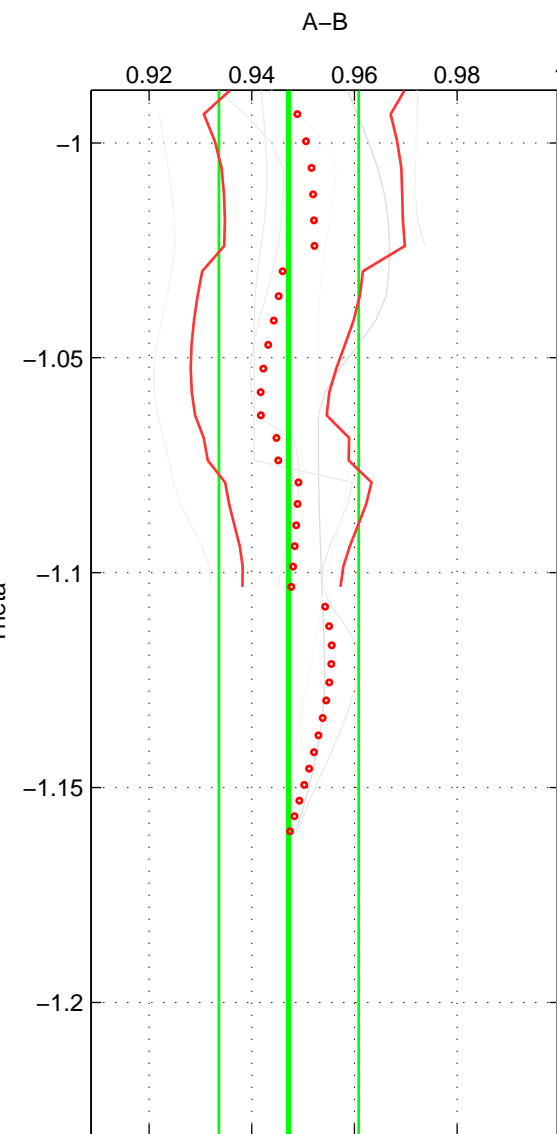

Cruise A (red). Date: Jul 1984 Cruisename: 1-06AQ19840719

Cruise B (blue). Date: Aug 1998 Cruisename: 97-58JH19980801

*** "Favourite" values are means of spaces 1 2 3.

	Offset	O.StDev	Ratio	R.Stdev	Rating
SIGMA:	-0.803	0.232	0.947	0.015	3
THETA:	-0.804	0.212	0.947	0.014	3
DEPTH:	-0.900	0.175	0.941	0.011	3
FAV.:	-0.836	0.206	0.945	0.013	3

Profiles of A: 6
 Profiles of B: 3
 Diff profs : 8
 WMoffset (A-B): -0.80286
 WMoffset stdev: 0.23249
 WMratio (A/B): 0.94723
 WMratio stdev: 0.015052

Quality (1-5): 3

Profiles of A: 6
 Profiles of B: 3
 Diff profs : 8
 WMoffset (A-B): -0.80402
 WMoffset stdev: 0.21185
 WMratio (A/B): 0.94718
 WMratio stdev: 0.013625

Quality (1-5): 3

Profiles of A: 6
 Profiles of B: 3
 Diff profs : 8
 WMoffset (A-B): -0.90048
 WMoffset stdev: 0.17479
 WMratio (A/B): 0.94076
 WMratio stdev: 0.011134

Quality (1-5): 3