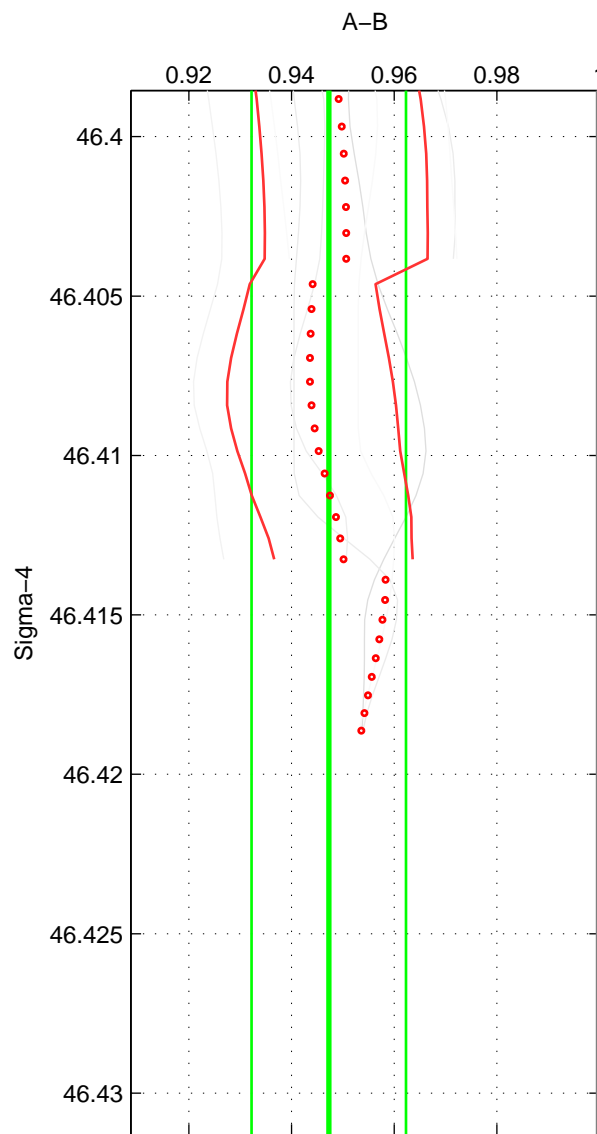

Cruise A (red). Date: Jul 1984 Cruisename: 1-06AQ19840719

Cruise B (blue). Date: Aug 1998 Cruisename: 97-58JH19980801

*** "Favourite" values are means of spaces 1 2 3.

	Offset	O.StDev	Ratio	R.Stdev	Rating
SIGMA:	-0.803	0.232	0.947	0.015	3
THETA:	-0.804	0.212	0.947	0.014	3
DEPTH:	-0.900	0.175	0.941	0.011	3
FAV.:	-0.836	0.206	0.945	0.013	3

Profiles of A: 6
 Profiles of B: 3
 Diff profs : 8
 WMoffset (A-B): -0.80286
 WMoffset stdev: 0.23249
 WMratio (A/B): 0.94723
 WMratio stdev: 0.015052

Quality (1-5): 3

Profiles of A: 6
 Profiles of B: 3
 Diff profs : 8
 WMoffset (A-B): -0.80402
 WMoffset stdev: 0.21185
 WMratio (A/B): 0.94718
 WMratio stdev: 0.013625

Quality (1-5): 3

Profiles of A: 6
 Profiles of B: 3
 Diff profs : 8
 WMoffset (A-B): -0.90048
 WMoffset stdev: 0.17479
 WMratio (A/B): 0.94076
 WMratio stdev: 0.011134

Quality (1-5): 3