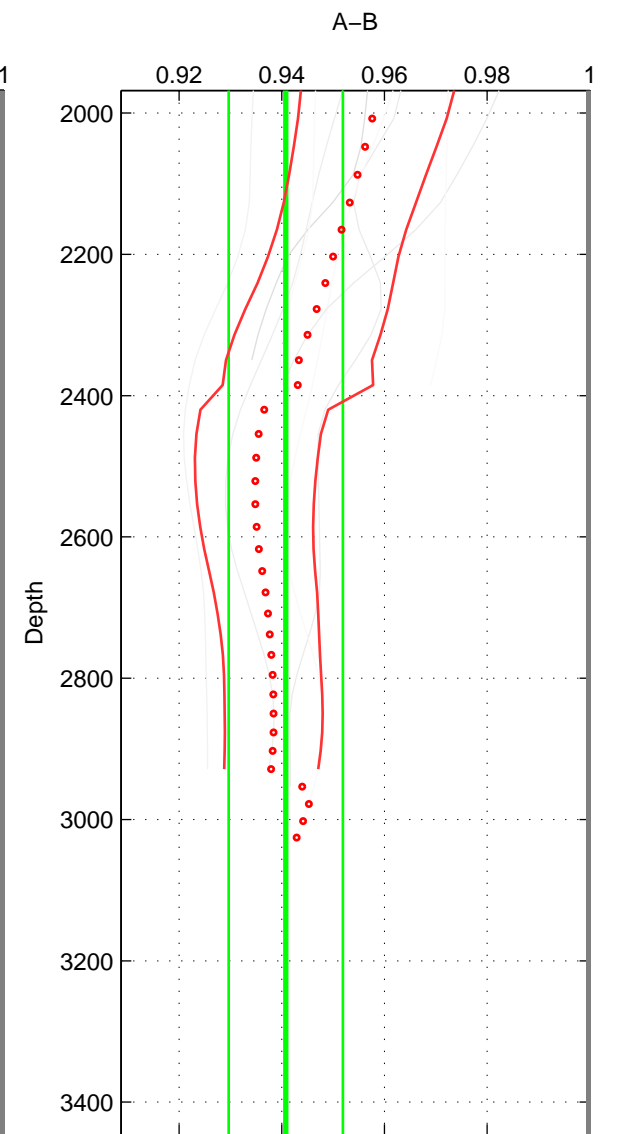

Cruise A (red). Date: Jul 1984 Cruisename: 1-06AQ19840719

Cruise B (blue). Date: Aug 1998 Cruisename: 97-58JH19980801

*** "Favourite" values are means of spaces 1 2 3.

	Offset	O.StDev	Ratio	R.Stdev	Rating
SIGMA:	-0.803	0.232	0.947	0.015	3
THETA:	-0.804	0.212	0.947	0.014	3
DEPTH:	-0.900	0.175	0.941	0.011	3
FAV.:	-0.836	0.206	0.945	0.013	3

Profiles of A: 6
 Profiles of B: 3
 Diff profs : 8
 WMoffset (A-B): -0.80286
 WMoffset stdev: 0.23249
 WMratio (A/B): 0.94723
 WMratio stdev: 0.015052

Quality (1-5): 3

Profiles of A: 6
 Profiles of B: 3
 Diff profs : 8
 WMoffset (A-B): -0.80402
 WMoffset stdev: 0.21185
 WMratio (A/B): 0.94718
 WMratio stdev: 0.013625

Quality (1-5): 3

Profiles of A: 6
 Profiles of B: 3
 Diff profs : 8
 WMoffset (A-B): -0.90048
 WMoffset stdev: 0.17479
 WMratio (A/B): 0.94076
 WMratio stdev: 0.011134

Quality (1-5): 3