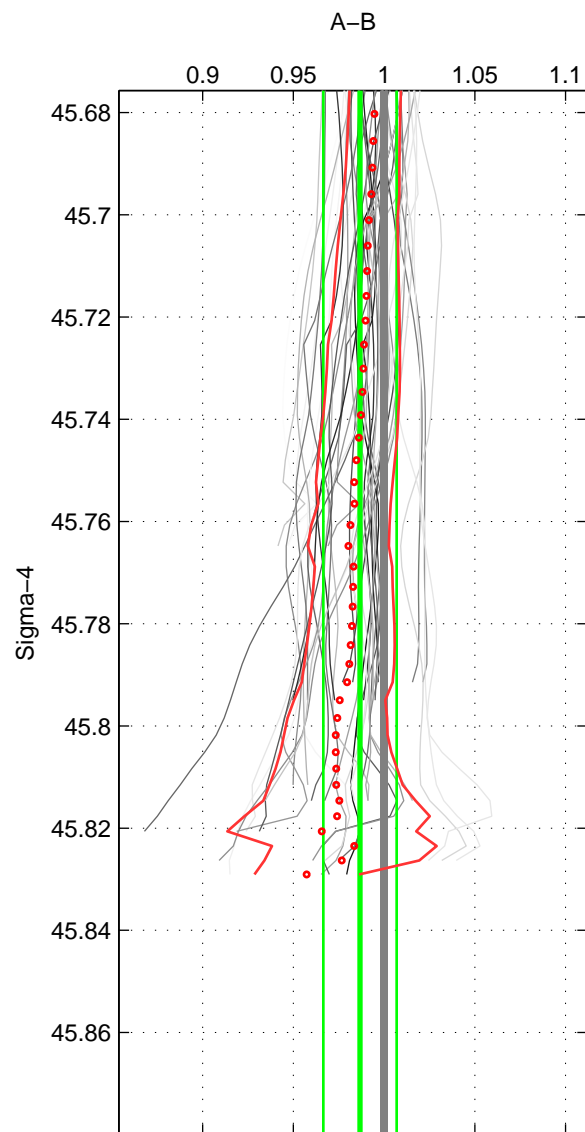

Cruise A (red). Date: Sep 2007 Cruisename: 292-64PE20070830

Cruise B (blue). Date: Jul 1990 Cruisename: 295-64TR19900701

*** "Favourite" values are means of spaces 1 2 3.

	Offset	O.StDev	Ratio	R.Stdev	Rating
SIGMA:	-0.221	0.338	0.987	0.020	4
THETA:	-0.189	0.381	0.989	0.023	4
DEPTH:	-0.254	0.416	0.985	0.025	4
FAV. :	-0.222	0.378	0.987	0.023	4

Profiles of A: 11
 Profiles of B: 7
 Diff profs : 42
 WMoffset (A-B): -0.22061
 WMoffset stdev: 0.33752
 WMratio (A/B): 0.98678
 WMratio stdev: 0.020203

Quality (1-5): 4

Profiles of A: 11
 Profiles of B: 7
 Diff profs : 42
 WMoffset (A-B): -0.18943
 WMoffset stdev: 0.38108
 WMratio (A/B): 0.98869
 WMratio stdev: 0.022865

Quality (1-5): 4

Profiles of A: 11
 Profiles of B: 7
 Diff profs : 42
 WMoffset (A-B): -0.2545
 WMoffset stdev: 0.41604
 WMratio (A/B): 0.98484
 WMratio stdev: 0.024896

Quality (1-5): 4