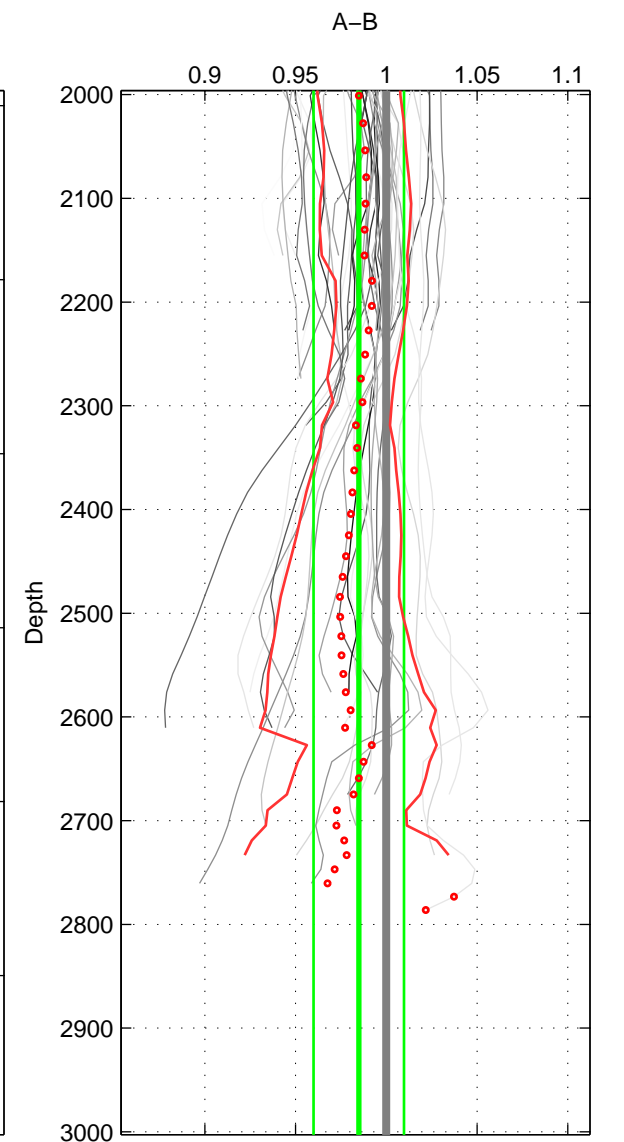

Cruise A (red). Date: Sep 2007 Cruisename: 292-64PE20070830

Cruise B (blue). Date: Jul 1990 Cruisename: 295-64TR19900701

*** "Favourite" values are means of spaces 1 2 3.

	Offset	O.StDev	Ratio	R.Stdev	Rating
SIGMA:	-0.221	0.338	0.987	0.020	4
THETA:	-0.189	0.381	0.989	0.023	4
DEPTH:	-0.254	0.416	0.985	0.025	4
FAV. :	-0.222	0.378	0.987	0.023	4

Profiles of A: 11
 Profiles of B: 7
 Diff profs : 42
 WMoffset (A-B): -0.22061
 WMoffset stdev: 0.33752
 WMratio (A/B): 0.98678
 WMratio stdev: 0.020203

Quality (1-5): 4

Profiles of A: 11
 Profiles of B: 7
 Diff profs : 42
 WMoffset (A-B): -0.18943
 WMoffset stdev: 0.38108
 WMratio (A/B): 0.98869
 WMratio stdev: 0.022865

Quality (1-5): 4

Profiles of A: 11
 Profiles of B: 7
 Diff profs : 42
 WMoffset (A-B): -0.2545
 WMoffset stdev: 0.41604
 WMratio (A/B): 0.98484
 WMratio stdev: 0.024896

Quality (1-5): 4