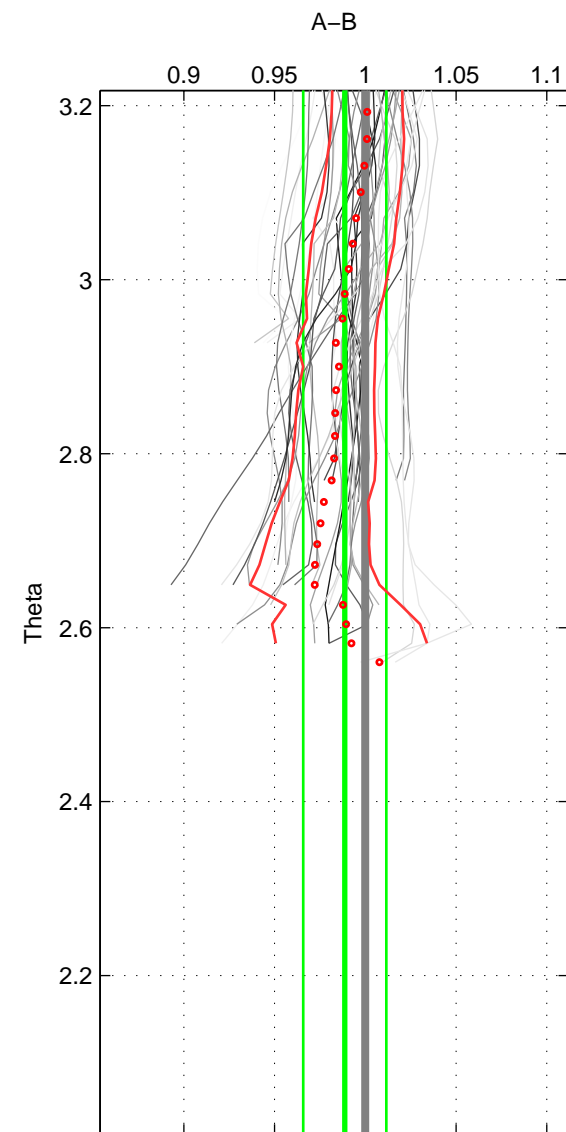

Cruise A (red). Date: Sep 2007 Cruisename: 292-64PE20070830

Cruise B (blue). Date: Jul 1990 Cruisename: 295-64TR19900701

*** "Favourite" values are means of spaces 1 2 3.

	Offset	O.StDev	Ratio	R.Stdev	Rating
SIGMA:	-0.221	0.338	0.987	0.020	4
THETA:	-0.189	0.381	0.989	0.023	4
DEPTH:	-0.254	0.416	0.985	0.025	4
FAV. :	-0.222	0.378	0.987	0.023	4

Profiles of A: 11
 Profiles of B: 7
 Diff profs : 42
 WMoffset (A-B): -0.22061
 WMoffset stdev: 0.33752
 WMratio (A/B): 0.98678
 WMratio stdev: 0.020203

Quality (1-5): 4

Profiles of A: 11
 Profiles of B: 7
 Diff profs : 42
 WMoffset (A-B): -0.18943
 WMoffset stdev: 0.38108
 WMratio (A/B): 0.98869
 WMratio stdev: 0.022865

Quality (1-5): 4

Profiles of A: 11
 Profiles of B: 7
 Diff profs : 42
 WMoffset (A-B): -0.2545
 WMoffset stdev: 0.41604
 WMratio (A/B): 0.98484
 WMratio stdev: 0.024896

Quality (1-5): 4