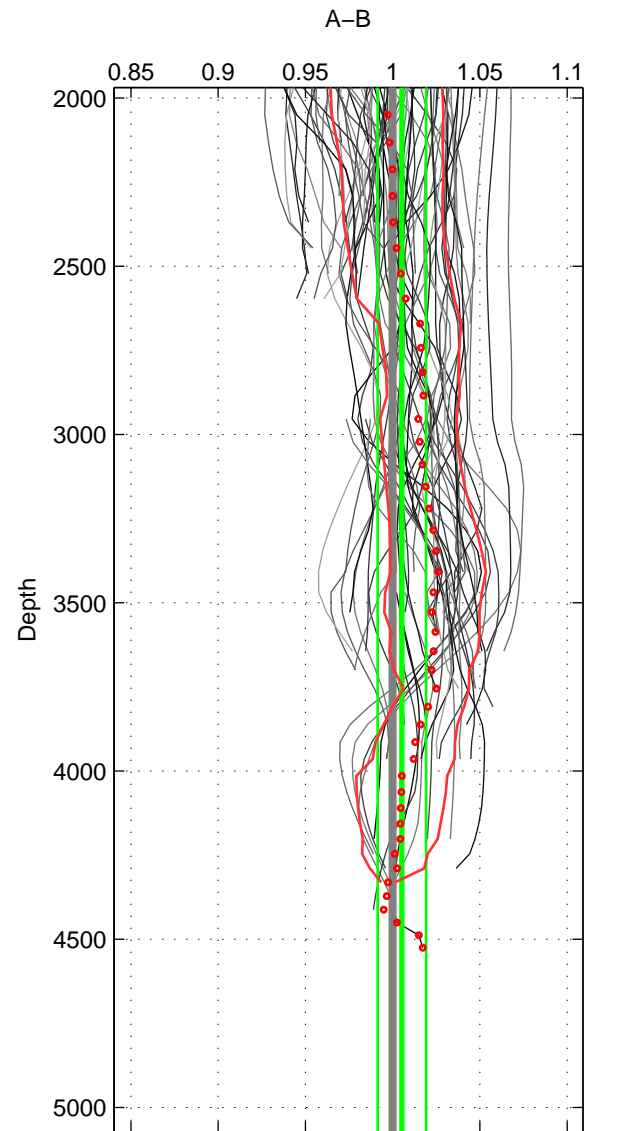

Cruise A (red). Date: Dec 2002 Cruisename: 125-06AQ20021124

Cruise B (blue). Date: Feb 2008 Cruisename: 270-35MF20080207

\*\*\* "Favourite" values are means of spaces 1 2 3.

	Offset	O.StDev	Ratio	R.Stdev	Rating
SIGMA:	0.628	0.523	1.020	0.016	5
THETA:	0.535	0.556	1.017	0.017	5
DEPTH:	0.175	0.455	1.005	0.014	5
FAV.:	0.446	0.512	1.014	0.016	5

Profiles of A: 16  
 Profiles of B: 43  
 Diff profs : 81  
 WMoffset (A-B): 0.62812  
 WMoffset stdev: 0.52279  
 WMratio (A/B): 1.0195  
 WMratio stdev: 0.016322

Quality (1-5): 5

Profiles of A: 16  
 Profiles of B: 43  
 Diff profs : 81  
 WMoffset (A-B): 0.53513  
 WMoffset stdev: 0.55632  
 WMratio (A/B): 1.0167  
 WMratio stdev: 0.017305

Quality (1-5): 5

Profiles of A: 16  
 Profiles of B: 43  
 Diff profs : 81  
 WMoffset (A-B): 0.17463  
 WMoffset stdev: 0.45542  
 WMratio (A/B): 1.0053  
 WMratio stdev: 0.013853

Quality (1-5): 5