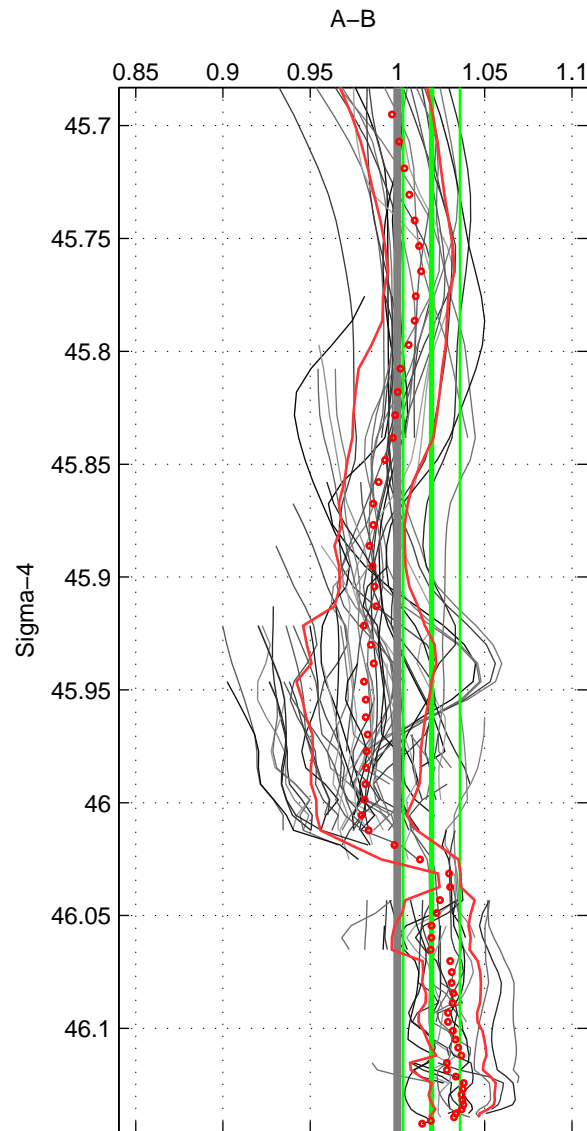

Cruise A (red). Date: Dec 2002 Cruisename: 125-06AQ20021124

Cruise B (blue). Date: Feb 2008 Cruisename: 270-35MF20080207

\*\*\* "Favourite" values are means of spaces 1 2 3.

	Offset	O.StDev	Ratio	R.Stdev	Rating
SIGMA:	0.628	0.523	1.020	0.016	5
THETA:	0.535	0.556	1.017	0.017	5
DEPTH:	0.175	0.455	1.005	0.014	5
FAV.:	0.446	0.512	1.014	0.016	5

Profiles of A: 16  
 Profiles of B: 43  
 Diff profs : 81  
 WMoffset (A-B): 0.62812  
 WMoffset stdev: 0.52279  
 WMratio (A/B): 1.0195  
 WMratio stdev: 0.016322

Quality (1-5): 5

Profiles of A: 16  
 Profiles of B: 43  
 Diff profs : 81  
 WMoffset (A-B): 0.53513  
 WMoffset stdev: 0.55632  
 WMratio (A/B): 1.0167  
 WMratio stdev: 0.017305

Quality (1-5): 5

Profiles of A: 16  
 Profiles of B: 43  
 Diff profs : 81  
 WMoffset (A-B): 0.17463  
 WMoffset stdev: 0.45542  
 WMratio (A/B): 1.0053  
 WMratio stdev: 0.013853

Quality (1-5): 5