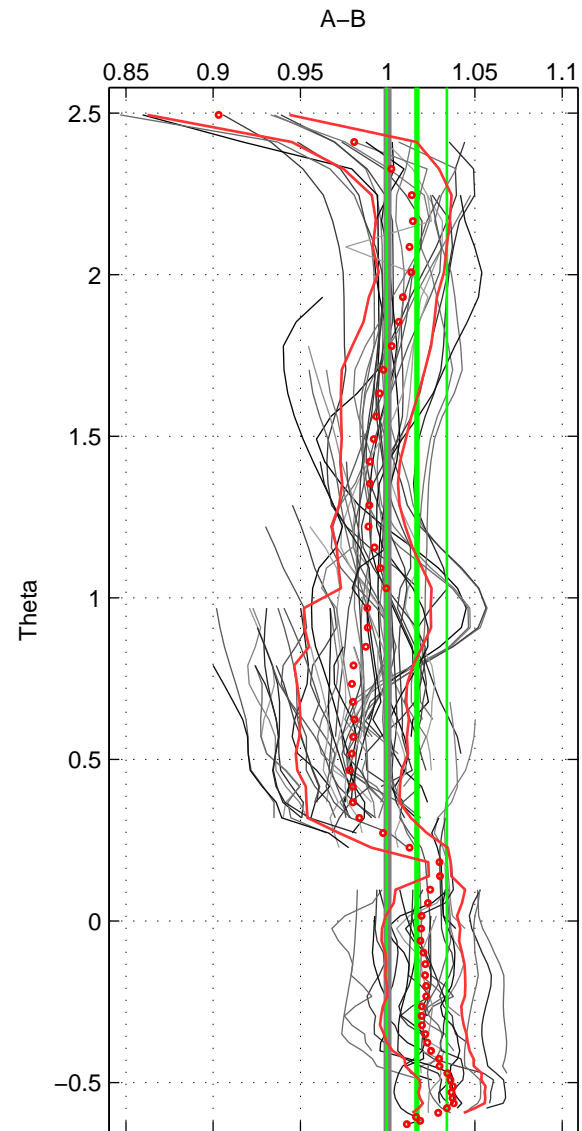

Cruise A (red). Date: Dec 2002 Cruisename: 125-06AQ20021124

Cruise B (blue). Date: Feb 2008 Cruisename: 270-35MF20080207

\*\*\* "Favourite" values are means of spaces 1 2 3.

	Offset	O.StDev	Ratio	R.Stdev	Rating
SIGMA:	0.628	0.523	1.020	0.016	5
THETA:	0.535	0.556	1.017	0.017	5
DEPTH:	0.175	0.455	1.005	0.014	5
FAV.:	0.446	0.512	1.014	0.016	5

Profiles of A: 16  
 Profiles of B: 43  
 Diff profs : 81  
 WMoffset (A-B): 0.62812  
 WMoffset stdev: 0.52279  
 WMratio (A/B): 1.0195  
 WMratio stdev: 0.016322

Quality (1-5): 5

Profiles of A: 16  
 Profiles of B: 43  
 Diff profs : 81  
 WMoffset (A-B): 0.53513  
 WMoffset stdev: 0.55632  
 WMratio (A/B): 1.0167  
 WMratio stdev: 0.017305

Quality (1-5): 5

Profiles of A: 16  
 Profiles of B: 43  
 Diff profs : 81  
 WMoffset (A-B): 0.17463  
 WMoffset stdev: 0.45542  
 WMratio (A/B): 1.0053  
 WMratio stdev: 0.013853

Quality (1-5): 5