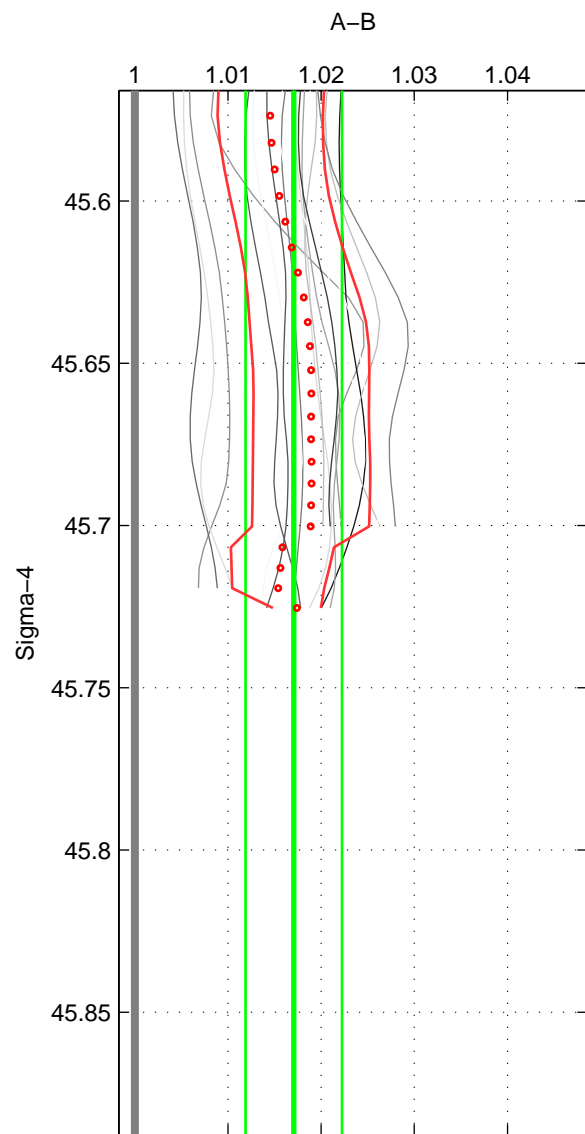

Cruise A (red). Date: Jun 2006 Cruisename: 608-49NZ20060526

Cruise B (blue). Date: Jun 1997 Cruisename: 681-49UP19970530

\*\*\* "Favourite" values are means of spaces 1 2.

	Offset	O.StDev	Ratio	R.Stdev	Rating
SIGMA:	0.697	0.208	1.017	0.005	4
THETA:	0.684	0.242	1.017	0.006	4
DEPTH:	1.143	0.045	1.028	0.001	3
FAV.:	0.690	0.225	1.017	0.006	4

Profiles of A: 22  
 Profiles of B: 4  
 Diff profs : 17  
 WMoffset (A-B): 0.69703  
 WMoffset stdev: 0.20792  
 WMratio (A/B): 1.0171  
 WMratio stdev: 0.0051724

Quality (1-5): 4

Profiles of A: 22  
 Profiles of B: 4  
 Diff profs : 17  
 WMoffset (A-B): 0.68391  
 WMoffset stdev: 0.24176  
 WMratio (A/B): 1.0166  
 WMratio stdev: 0.0059571

Quality (1-5): 4

Please note that statistics are bad.

Profiles of A: 22  
 Profiles of B: 4  
 Diff profs : 17  
 WMoffset (A-B): 1.143  
 WMoffset stdev: 0.045237  
 WMratio (A/B): 1.028  
 WMratio stdev: 0.0014727