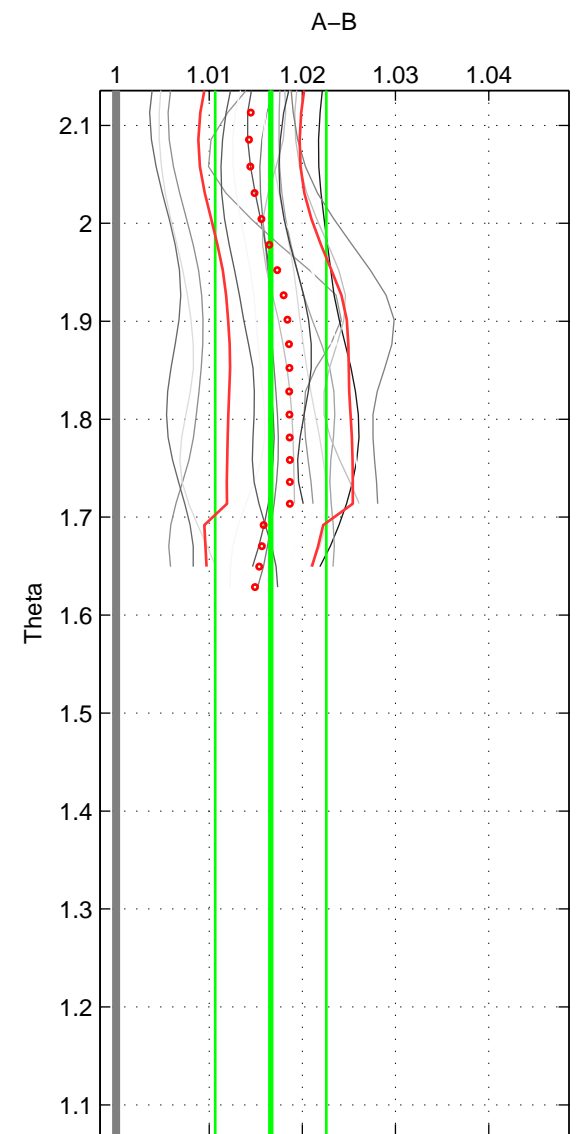

Cruise A (red). Date: Jun 2006 Cruisename: 608-49NZ20060526

Cruise B (blue). Date: Jun 1997 Cruisename: 681-49UP19970530

\*\*\* "Favourite" values are means of spaces 1 2.

	Offset	O.StDev	Ratio	R.Stdev	Rating
SIGMA:	0.697	0.208	1.017	0.005	4
THETA:	0.684	0.242	1.017	0.006	4
DEPTH:	1.143	0.045	1.028	0.001	3
FAV.:	0.690	0.225	1.017	0.006	4

Profiles of A: 22  
 Profiles of B: 4  
 Diff profs : 17  
 WMoffset (A-B): 0.69703  
 WMoffset stdev: 0.20792  
 WMratio (A/B): 1.0171  
 WMratio stdev: 0.0051724

Quality (1-5): 4

Profiles of A: 22  
 Profiles of B: 4  
 Diff profs : 17  
 WMoffset (A-B): 0.68391  
 WMoffset stdev: 0.24176  
 WMratio (A/B): 1.0166  
 WMratio stdev: 0.0059571

Quality (1-5): 4

Please note that statistics are bad.

Profiles of A: 22  
 Profiles of B: 4  
 Diff profs : 17  
 WMoffset (A-B): 1.143  
 WMoffset stdev: 0.045237  
 WMratio (A/B): 1.028  
 WMratio stdev: 0.0014727