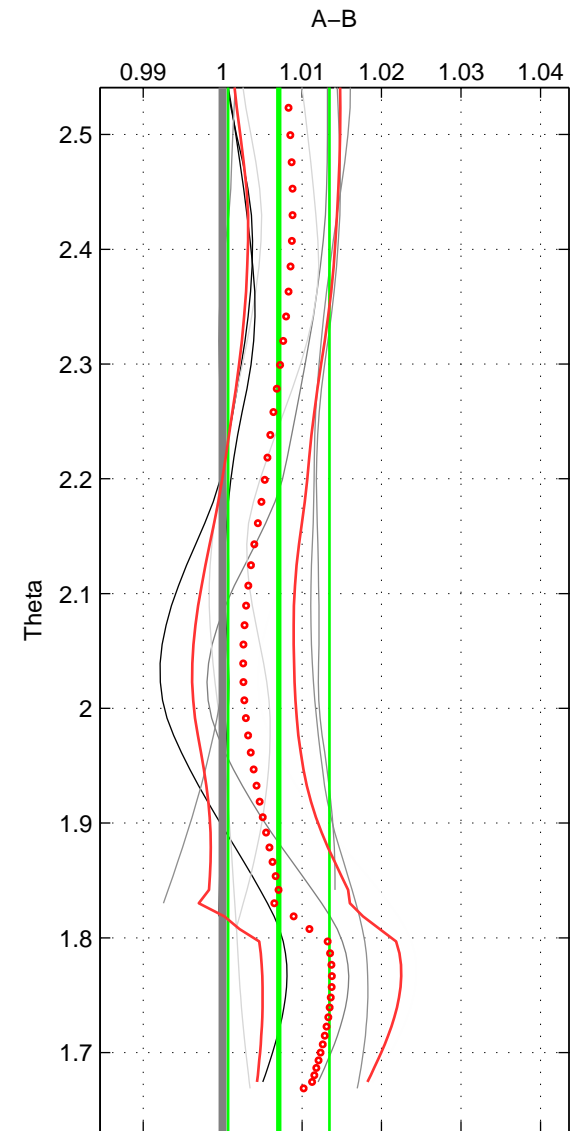

Cruise A (red). Date: Jul 2008 Cruisename: 678-49UF20080617

Cruise B (blue). Date: Jun 1997 Cruisename: 681-49UP19970530

*** "Favourite" values are means of spaces 1 2 3.

	Offset	O.StDev	Ratio	R.Stdev	Rating
SIGMA:	0.303	0.254	1.007	0.006	4
THETA:	0.298	0.268	1.007	0.006	4
DEPTH:	0.442	0.370	1.011	0.009	4
FAV.:	0.348	0.297	1.008	0.007	4

Profiles of A: 10
 Profiles of B: 7
 Diff profs : 9
 WMoffset (A-B): 0.30305
 WMoffset stdev: 0.25354
 WMratio (A/B): 1.0072
 WMratio stdev: 0.0060696

Quality (1-5): 4

Profiles of A: 10
 Profiles of B: 7
 Diff profs : 9
 WMoffset (A-B): 0.29824
 WMoffset stdev: 0.26766
 WMratio (A/B): 1.0071
 WMratio stdev: 0.006377

Quality (1-5): 4

Profiles of A: 10
 Profiles of B: 7
 Diff profs : 9
 WMoffset (A-B): 0.44155
 WMoffset stdev: 0.37009
 WMratio (A/B): 1.0107
 WMratio stdev: 0.0090889

Quality (1-5): 4