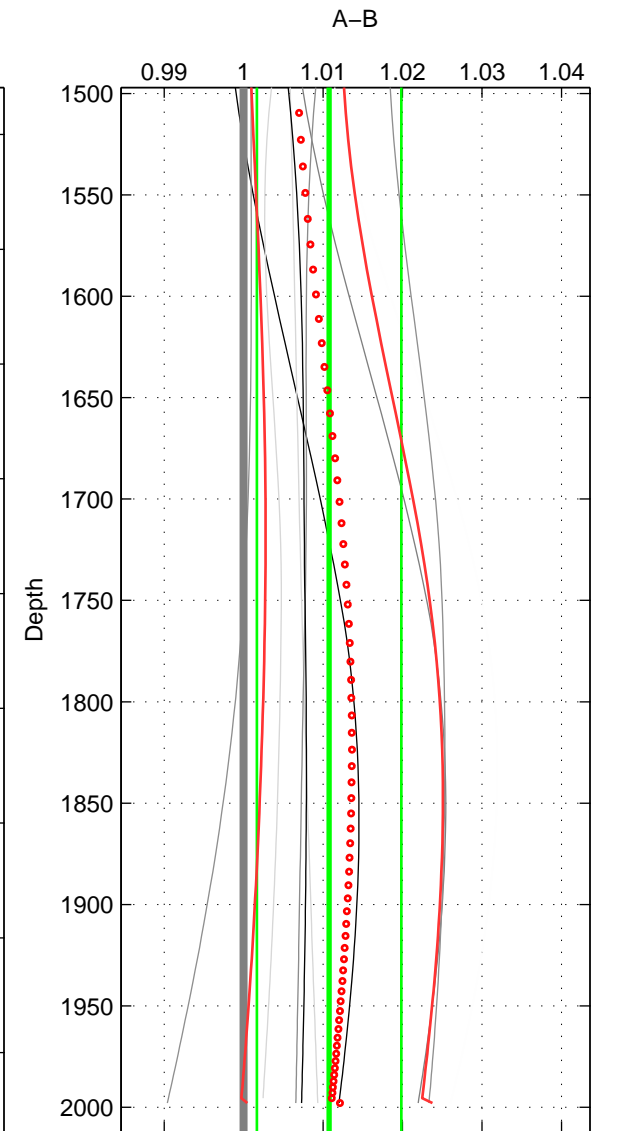

Cruise A (red). Date: Jul 2008 Cruisename: 678-49UF20080617

Cruise B (blue). Date: Jun 1997 Cruisename: 681-49UP19970530

*** "Favourite" values are means of spaces 1 2 3.

	Offset	O.StDev	Ratio	R.Stdev	Rating
SIGMA:	0.303	0.254	1.007	0.006	4
THETA:	0.298	0.268	1.007	0.006	4
DEPTH:	0.442	0.370	1.011	0.009	4
FAV.:	0.348	0.297	1.008	0.007	4

Profiles of A: 10
 Profiles of B: 7
 Diff profs : 9
 WMoffset (A-B): 0.30305
 WMoffset stdev: 0.25354
 WMratio (A/B): 1.0072
 WMratio stdev: 0.0060696

Quality (1-5): 4

Profiles of A: 10
 Profiles of B: 7
 Diff profs : 9
 WMoffset (A-B): 0.29824
 WMoffset stdev: 0.26766
 WMratio (A/B): 1.0071
 WMratio stdev: 0.006377

Quality (1-5): 4

Profiles of A: 10
 Profiles of B: 7
 Diff profs : 9
 WMoffset (A-B): 0.44155
 WMoffset stdev: 0.37009
 WMratio (A/B): 1.0107
 WMratio stdev: 0.0090889

Quality (1-5): 4