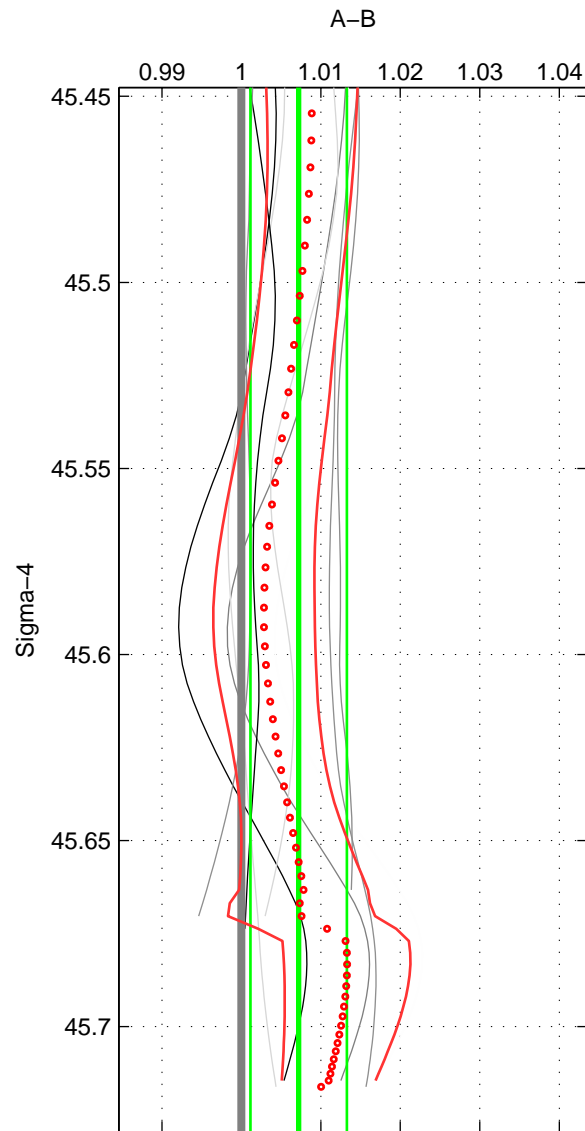

Cruise A (red). Date: Jul 2008 Cruisename: 678-49UF20080617

Cruise B (blue). Date: Jun 1997 Cruisename: 681-49UP19970530

*** "Favourite" values are means of spaces 1 2 3.

	Offset	O.StDev	Ratio	R.Stdev	Rating
SIGMA:	0.303	0.254	1.007	0.006	4
THETA:	0.298	0.268	1.007	0.006	4
DEPTH:	0.442	0.370	1.011	0.009	4
FAV.:	0.348	0.297	1.008	0.007	4

Profiles of A: 10
 Profiles of B: 7
 Diff profs : 9
 WMoffset (A-B): 0.30305
 WMoffset stdev: 0.25354
 WMratio (A/B): 1.0072
 WMratio stdev: 0.0060696

Quality (1-5): 4

Profiles of A: 10
 Profiles of B: 7
 Diff profs : 9
 WMoffset (A-B): 0.29824
 WMoffset stdev: 0.26766
 WMratio (A/B): 1.0071
 WMratio stdev: 0.006377

Quality (1-5): 4

Profiles of A: 10
 Profiles of B: 7
 Diff profs : 9
 WMoffset (A-B): 0.44155
 WMoffset stdev: 0.37009
 WMratio (A/B): 1.0107
 WMratio stdev: 0.0090889

Quality (1-5): 4