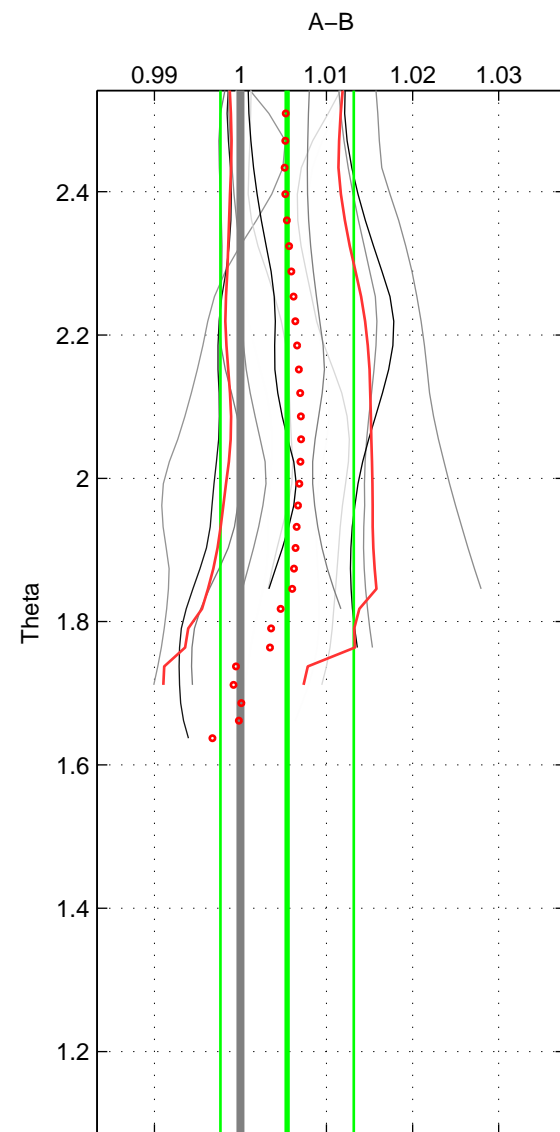

Cruise A (red). Date: Jun 1997 Cruisename: 681-49UP19970530

Cruise B (blue). Date: Jun 2006 Cruisename: 711-49UP20060607

*** "Favourite" values are means of spaces 1 2.

	Offset	O.StDev	Ratio	R.Stdev	Rating
SIGMA:	0.204	0.318	1.005	0.008	5
THETA:	0.225	0.324	1.005	0.008	5
DEPTH:	0.151	0.003	1.004	0.000	3
FAV.:	0.215	0.321	1.005	0.008	5

Profiles of A: 8
 Profiles of B: 15
 Diff profs : 13
 WMoffset (A-B): 0.2041
 WMoffset stdev: 0.31797
 WMratio (A/B): 1.0049
 WMratio stdev: 0.0076199

Quality (1-5): 5

Profiles of A: 8
 Profiles of B: 15
 Diff profs : 13
 WMoffset (A-B): 0.22543
 WMoffset stdev: 0.3241
 WMratio (A/B): 1.0054
 WMratio stdev: 0.0077554

Quality (1-5): 5

Please note that statistics are bad.

Profiles of A: 8
 Profiles of B: 15
 Diff profs : 13
 WMoffset (A-B): 0.15105
 WMoffset stdev: 0.0031887
 WMratio (A/B): 1.0036
 WMratio stdev: 0.00010769