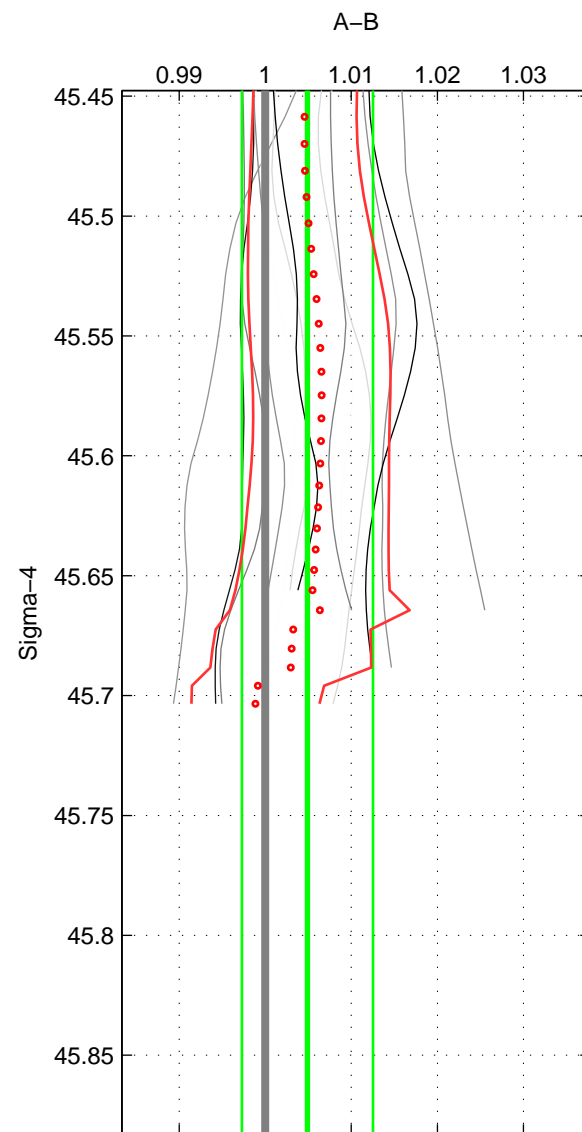

Cruise A (red). Date: Jun 1997 Cruisename: 681-49UP19970530

Cruise B (blue). Date: Jun 2006 Cruisename: 711-49UP20060607

*** "Favourite" values are means of spaces 1 2.

	Offset	O.StDev	Ratio	R.Stdev	Rating
SIGMA:	0.204	0.318	1.005	0.008	5
THETA:	0.225	0.324	1.005	0.008	5
DEPTH:	0.151	0.003	1.004	0.000	3
FAV.:	0.215	0.321	1.005	0.008	5

Profiles of A: 8
 Profiles of B: 15
 Diff profs : 13
 WMoffset (A-B): 0.2041
 WMoffset stdev: 0.31797
 WMratio (A/B): 1.0049
 WMratio stdev: 0.0076199

Quality (1-5): 5

Profiles of A: 8
 Profiles of B: 15
 Diff profs : 13
 WMoffset (A-B): 0.22543
 WMoffset stdev: 0.3241
 WMratio (A/B): 1.0054
 WMratio stdev: 0.0077554

Quality (1-5): 5

Please note that statistics are bad.

Profiles of A: 8
 Profiles of B: 15
 Diff profs : 13
 WMoffset (A-B): 0.15105
 WMoffset stdev: 0.0031887
 WMratio (A/B): 1.0036
 WMratio stdev: 0.00010769