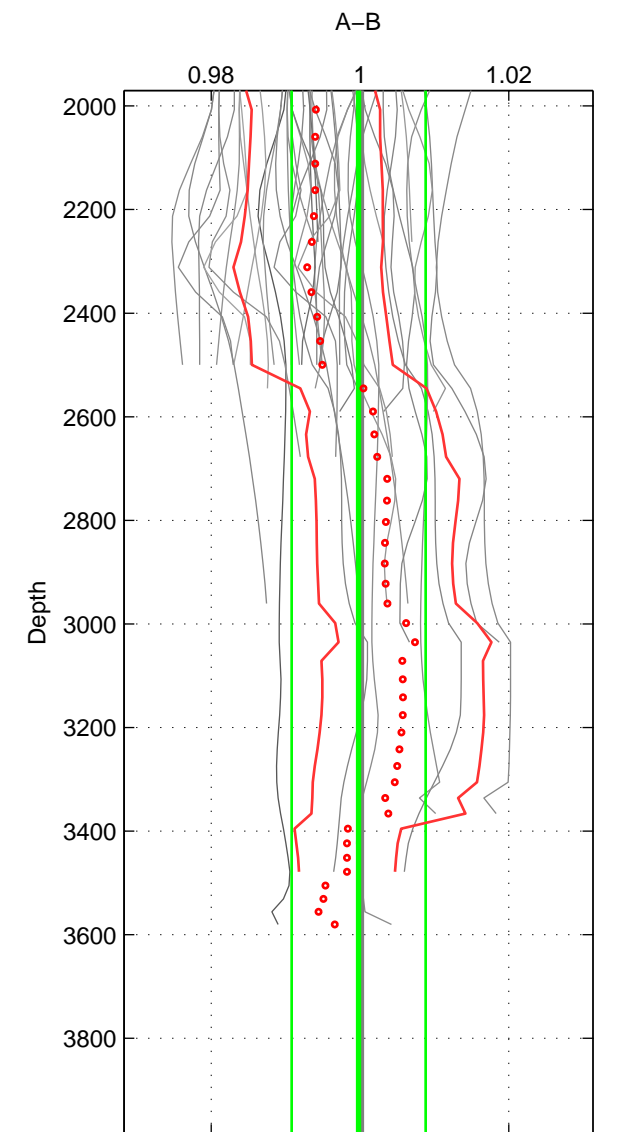

Cruise A (red). Date: Sep 1986 Cruisename: 117-06AQ19860627

Cruise B (blue). Date: Apr 1995 Cruisename: 320-74JC19950320

*** "Favourite" values are those of space 3.

	Offset	O.StDev	Ratio	R.Stdev	Rating
SIGMA:	NaN	NaN	NaN	NaN	NaN
THETA:	NaN	NaN	NaN	NaN	NaN
DEPTH:	-0.006	0.289	1.000	0.009	4
FAV.:	-0.006	0.289	1.000	0.009	4

Profiles of A: 8
 Profiles of B: 6
 Diff profs: 48
 WMoffset (A-B): -0.0055995
 WMoffset stdev: 0.28858
 WMratio (A/B): 0.99982
 WMratio stdev: 0.0090184

Quality (1-5): 4