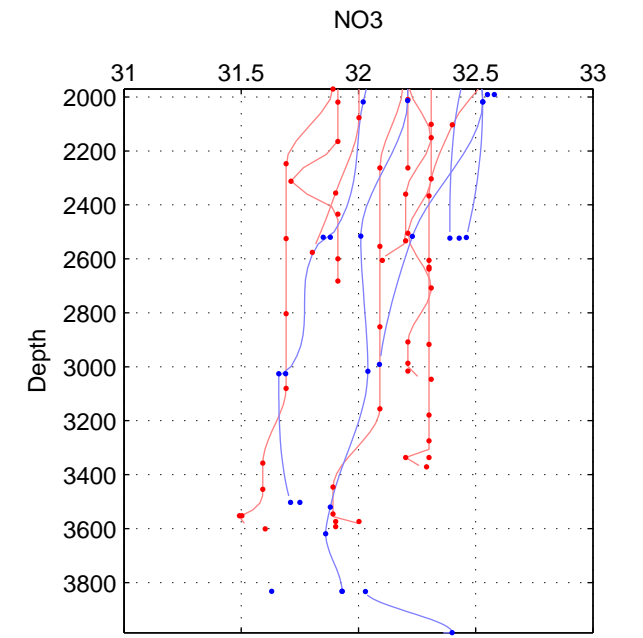

Cruise A (red). Date: Sep 1986 Cruisename: 117-06AQ19860627

Cruise B (blue). Date: Apr 1995 Cruisename: 320-74JC19950320

*** "Favourite" values are those of space 3.

	Offset	O.StDev	Ratio	R.Stdev	Rating
SIGMA:	NaN	NaN	NaN	NaN	NaN
THETA:	NaN	NaN	NaN	NaN	NaN
DEPTH:	-0.006	0.289	1.000	0.009	4
FAV.:	-0.006	0.289	1.000	0.009	4

Profiles of A: 8
 Profiles of B: 6
 Diff profs: 48
 WMoffset (A-B): -0.0055995
 WMoffset stdev: 0.28858
 WMratio (A/B): 0.99982
 WMratio stdev: 0.0090184

Quality (1-5): 4