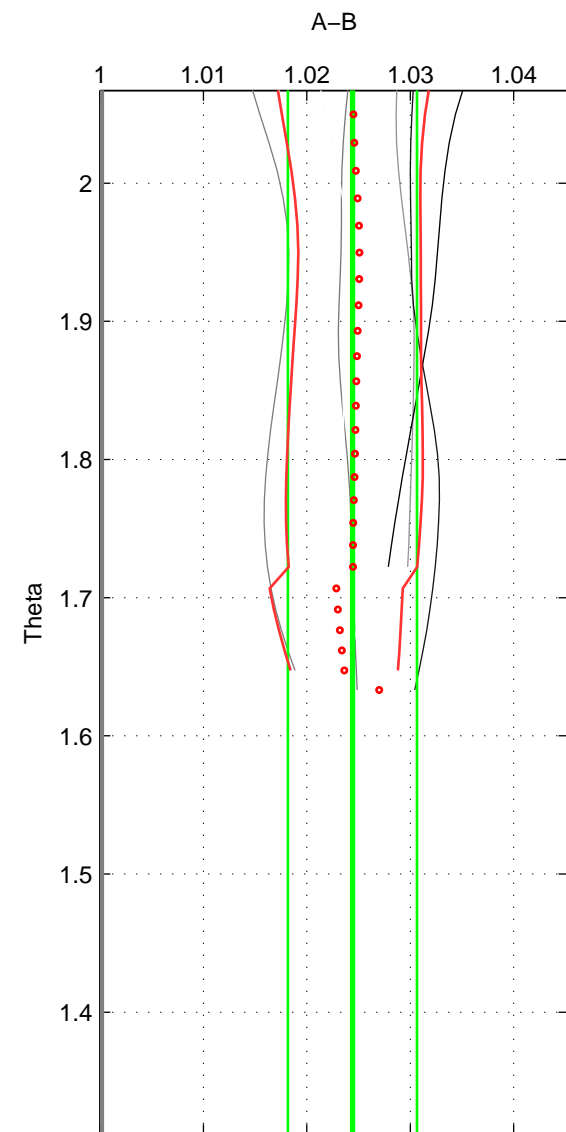

Cruise A (red). Date: Aug 1999 Cruisename: 570-49HO19990719

Cruise B (blue). Date: Jun 1997 Cruisename: 681-49UP19970530

\*\*\* "Favourite" values are means of spaces 1 2 3.

	Offset	O.StDev	Ratio	R.Stdev	Rating
SIGMA:	1.088	0.233	1.026	0.006	2
THETA:	1.001	0.247	1.024	0.006	2
DEPTH:	1.198	0.171	1.029	0.004	2
FAV.:	1.095	0.217	1.027	0.006	2

Profiles of A: 4  
 Profiles of B: 4  
 Diff profs : 7  
 WMoffset (A-B): 1.0876  
 WMoffset stdev: 0.23333  
 WMratio (A/B): 1.0263  
 WMratio stdev: 0.0059897

Quality (1-5): 2

Profiles of A: 4  
 Profiles of B: 4  
 Diff profs : 7  
 WMoffset (A-B): 1.0009  
 WMoffset stdev: 0.24671  
 WMratio (A/B): 1.0244  
 WMratio stdev: 0.0062426

Quality (1-5): 2

Profiles of A: 4  
 Profiles of B: 4  
 Diff profs : 7  
 WMoffset (A-B): 1.1979  
 WMoffset stdev: 0.17088  
 WMratio (A/B): 1.0293  
 WMratio stdev: 0.0042868

Quality (1-5): 2