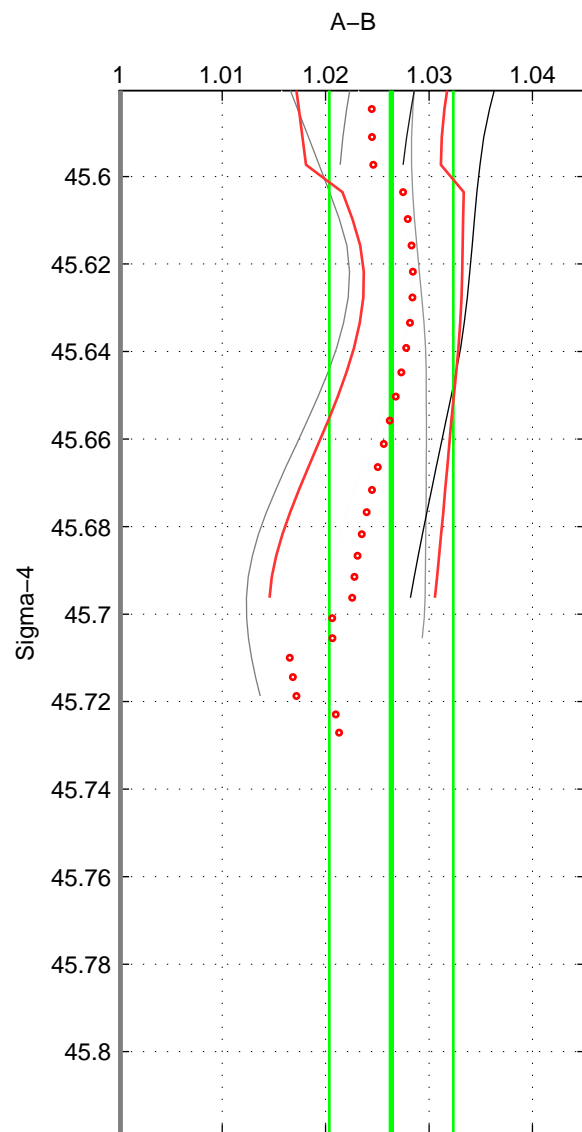

Cruise A (red). Date: Aug 1999 Cruisename: 570-49HO19990719

Cruise B (blue). Date: Jun 1997 Cruisename: 681-49UP19970530

\*\*\* "Favourite" values are means of spaces 1 2 3.

	Offset	O.StDev	Ratio	R.Stdev	Rating
SIGMA:	1.088	0.233	1.026	0.006	2
THETA:	1.001	0.247	1.024	0.006	2
DEPTH:	1.198	0.171	1.029	0.004	2
FAV.:	1.095	0.217	1.027	0.006	2

Profiles of A: 4  
 Profiles of B: 4  
 Diff profs : 7  
 WMoffset (A-B): 1.0876  
 WMoffset stdev: 0.23333  
 WMratio (A/B): 1.0263  
 WMratio stdev: 0.0059897

Quality (1-5): 2

Profiles of A: 4  
 Profiles of B: 4  
 Diff profs : 7  
 WMoffset (A-B): 1.0009  
 WMoffset stdev: 0.24671  
 WMratio (A/B): 1.0244  
 WMratio stdev: 0.0062426

Quality (1-5): 2

Profiles of A: 4  
 Profiles of B: 4  
 Diff profs : 7  
 WMoffset (A-B): 1.1979  
 WMoffset stdev: 0.17088  
 WMratio (A/B): 1.0293  
 WMratio stdev: 0.0042868

Quality (1-5): 2