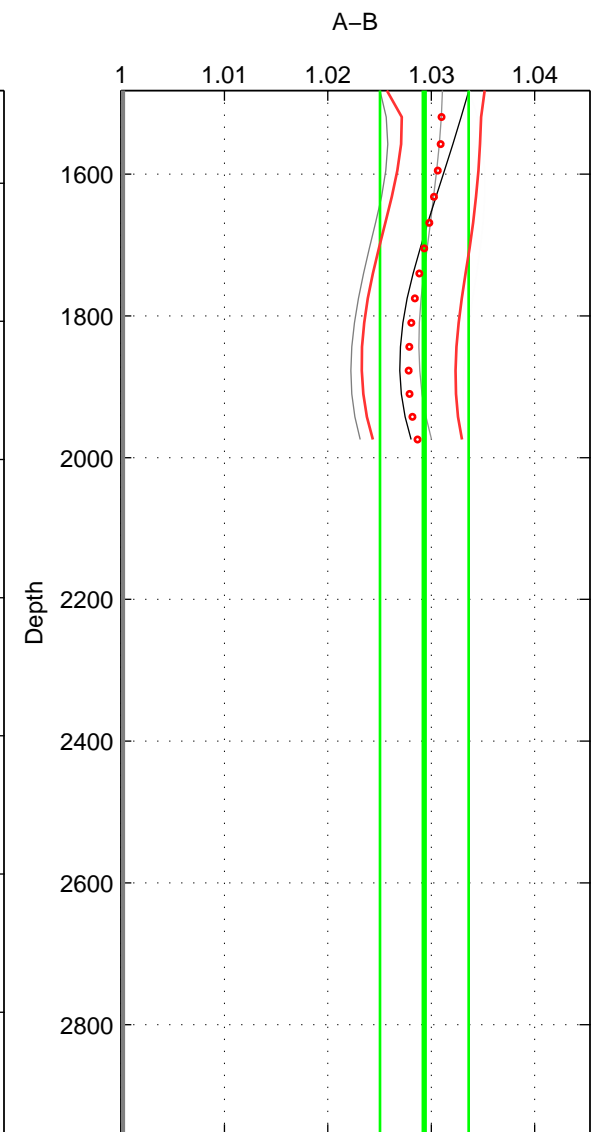

Cruise A (red). Date: Aug 1999 Cruisename: 570-49HO19990719

Cruise B (blue). Date: Jun 1997 Cruisename: 681-49UP19970530

\*\*\* "Favourite" values are means of spaces 1 2 3.

	Offset	O.StDev	Ratio	R.Stdev	Rating
SIGMA:	1.088	0.233	1.026	0.006	2
THETA:	1.001	0.247	1.024	0.006	2
DEPTH:	1.198	0.171	1.029	0.004	2
FAV.:	1.095	0.217	1.027	0.006	2

Profiles of A: 4  
 Profiles of B: 4  
 Diff profs : 7  
 WMoffset (A-B): 1.0876  
 WMoffset stdev: 0.23333  
 WMratio (A/B): 1.0263  
 WMratio stdev: 0.0059897

Quality (1-5): 2

Profiles of A: 4  
 Profiles of B: 4  
 Diff profs : 7  
 WMoffset (A-B): 1.0009  
 WMoffset stdev: 0.24671  
 WMratio (A/B): 1.0244  
 WMratio stdev: 0.0062426

Quality (1-5): 2

Profiles of A: 4  
 Profiles of B: 4  
 Diff profs : 7  
 WMoffset (A-B): 1.1979  
 WMoffset stdev: 0.17088  
 WMratio (A/B): 1.0293  
 WMratio stdev: 0.0042868

Quality (1-5): 2